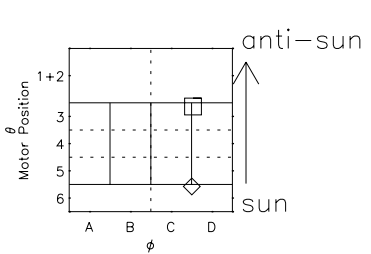

◇ = Jupiter look direction
□ = Corotation look direction