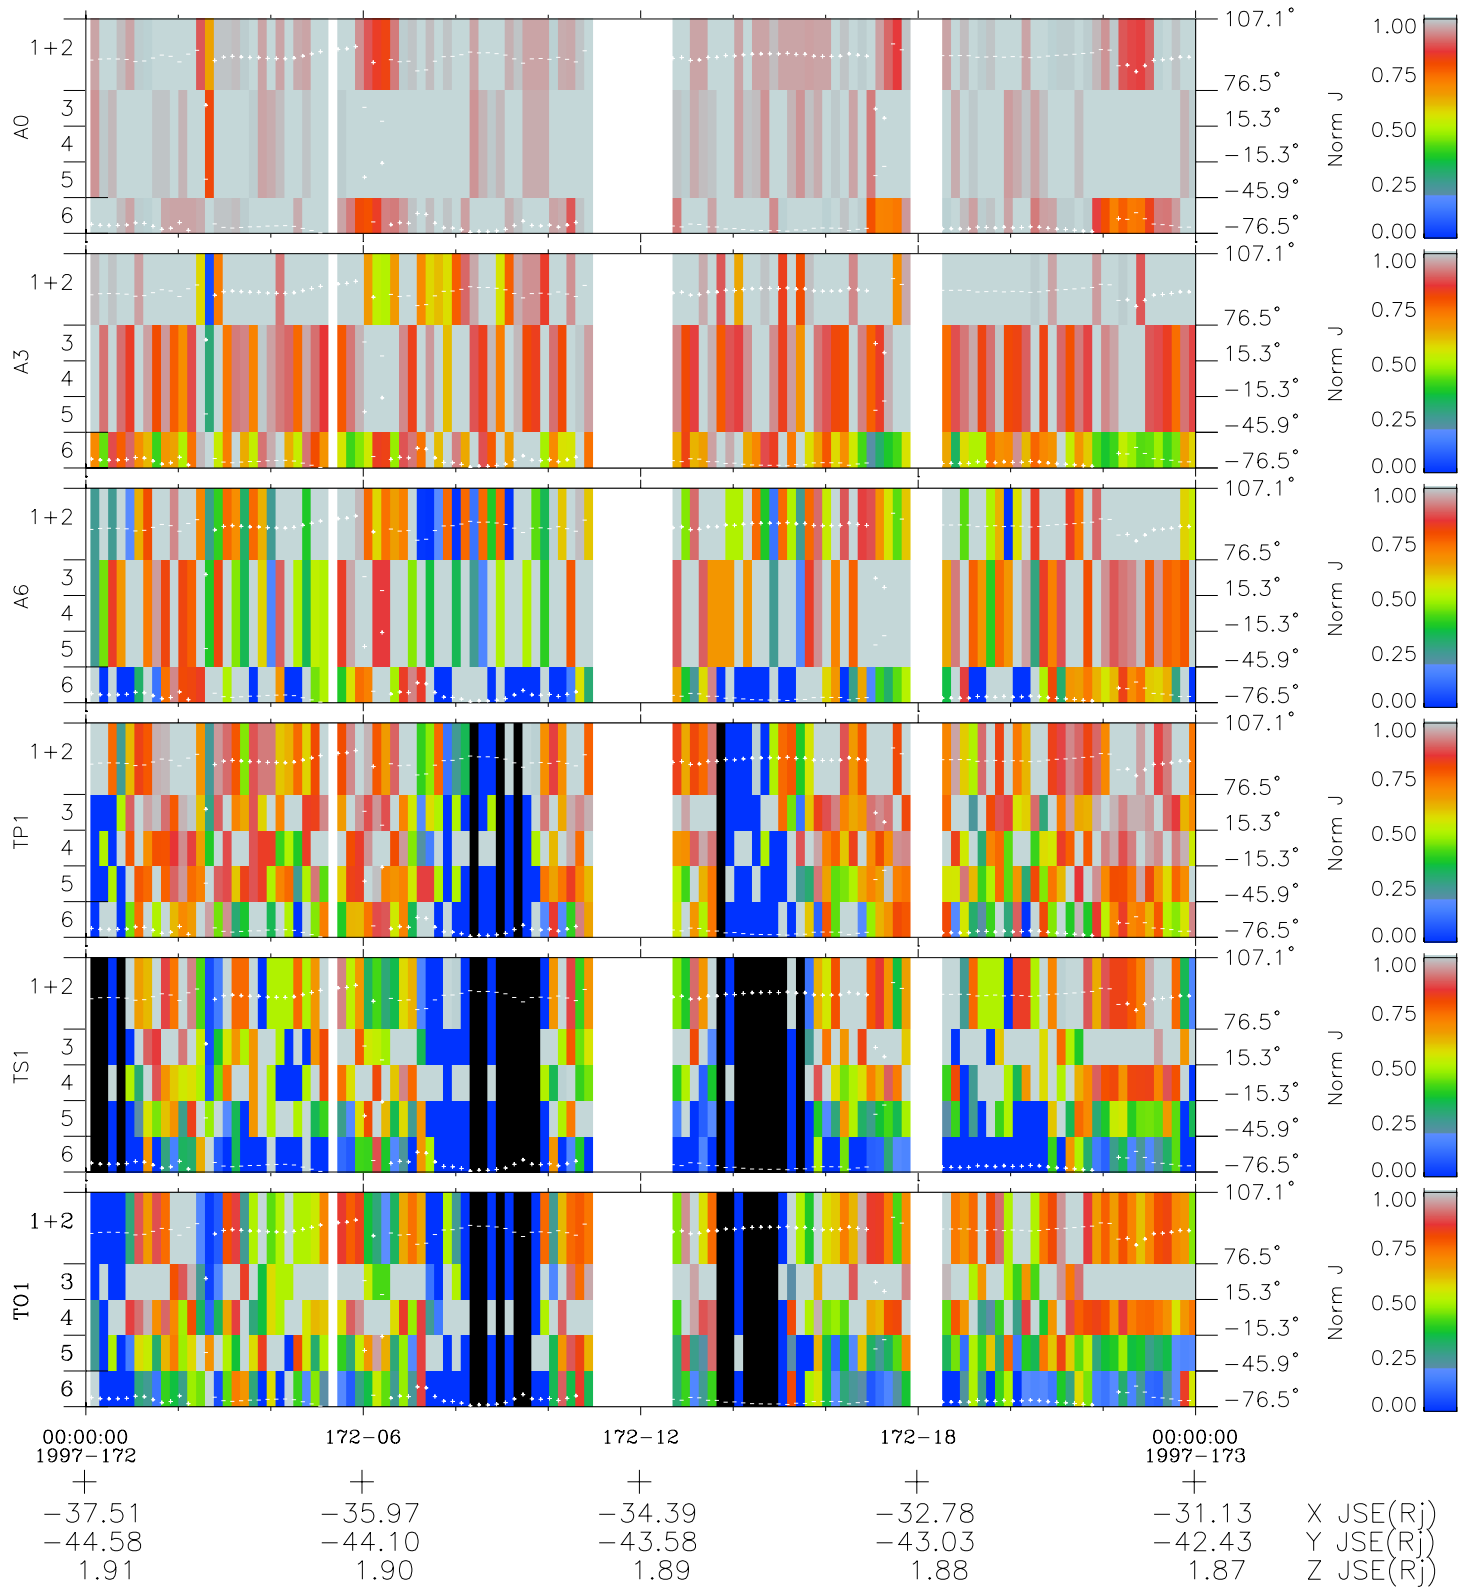

Galileo EPD Real Elevation Anisotropies 97172

Software Version: RTELEV_NORM V 1.20
 Data Production: 06-03-00
 Plot Production: Sat Sep 15 12:01:01 2001
 Color File: wondr3
 Geofactor File: 1.1

- ◇ = Jupiter look direction
- = Corotation look direction