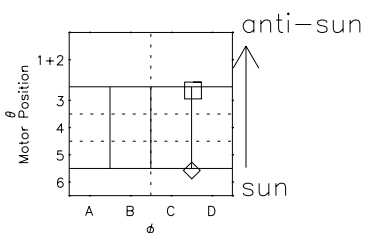

Galileo EPD Real Elevation Anisotropies 97172

Software Version: RTELEV_NORM V 1.20
 Data Production: 06-03-00
 Plot Production: Sat Sep 15 12:01:01 2001
 Color File: wondr3
 Geofactor File: 1.1

- ◇ = Jupiter look direction
- = Corotation look direction