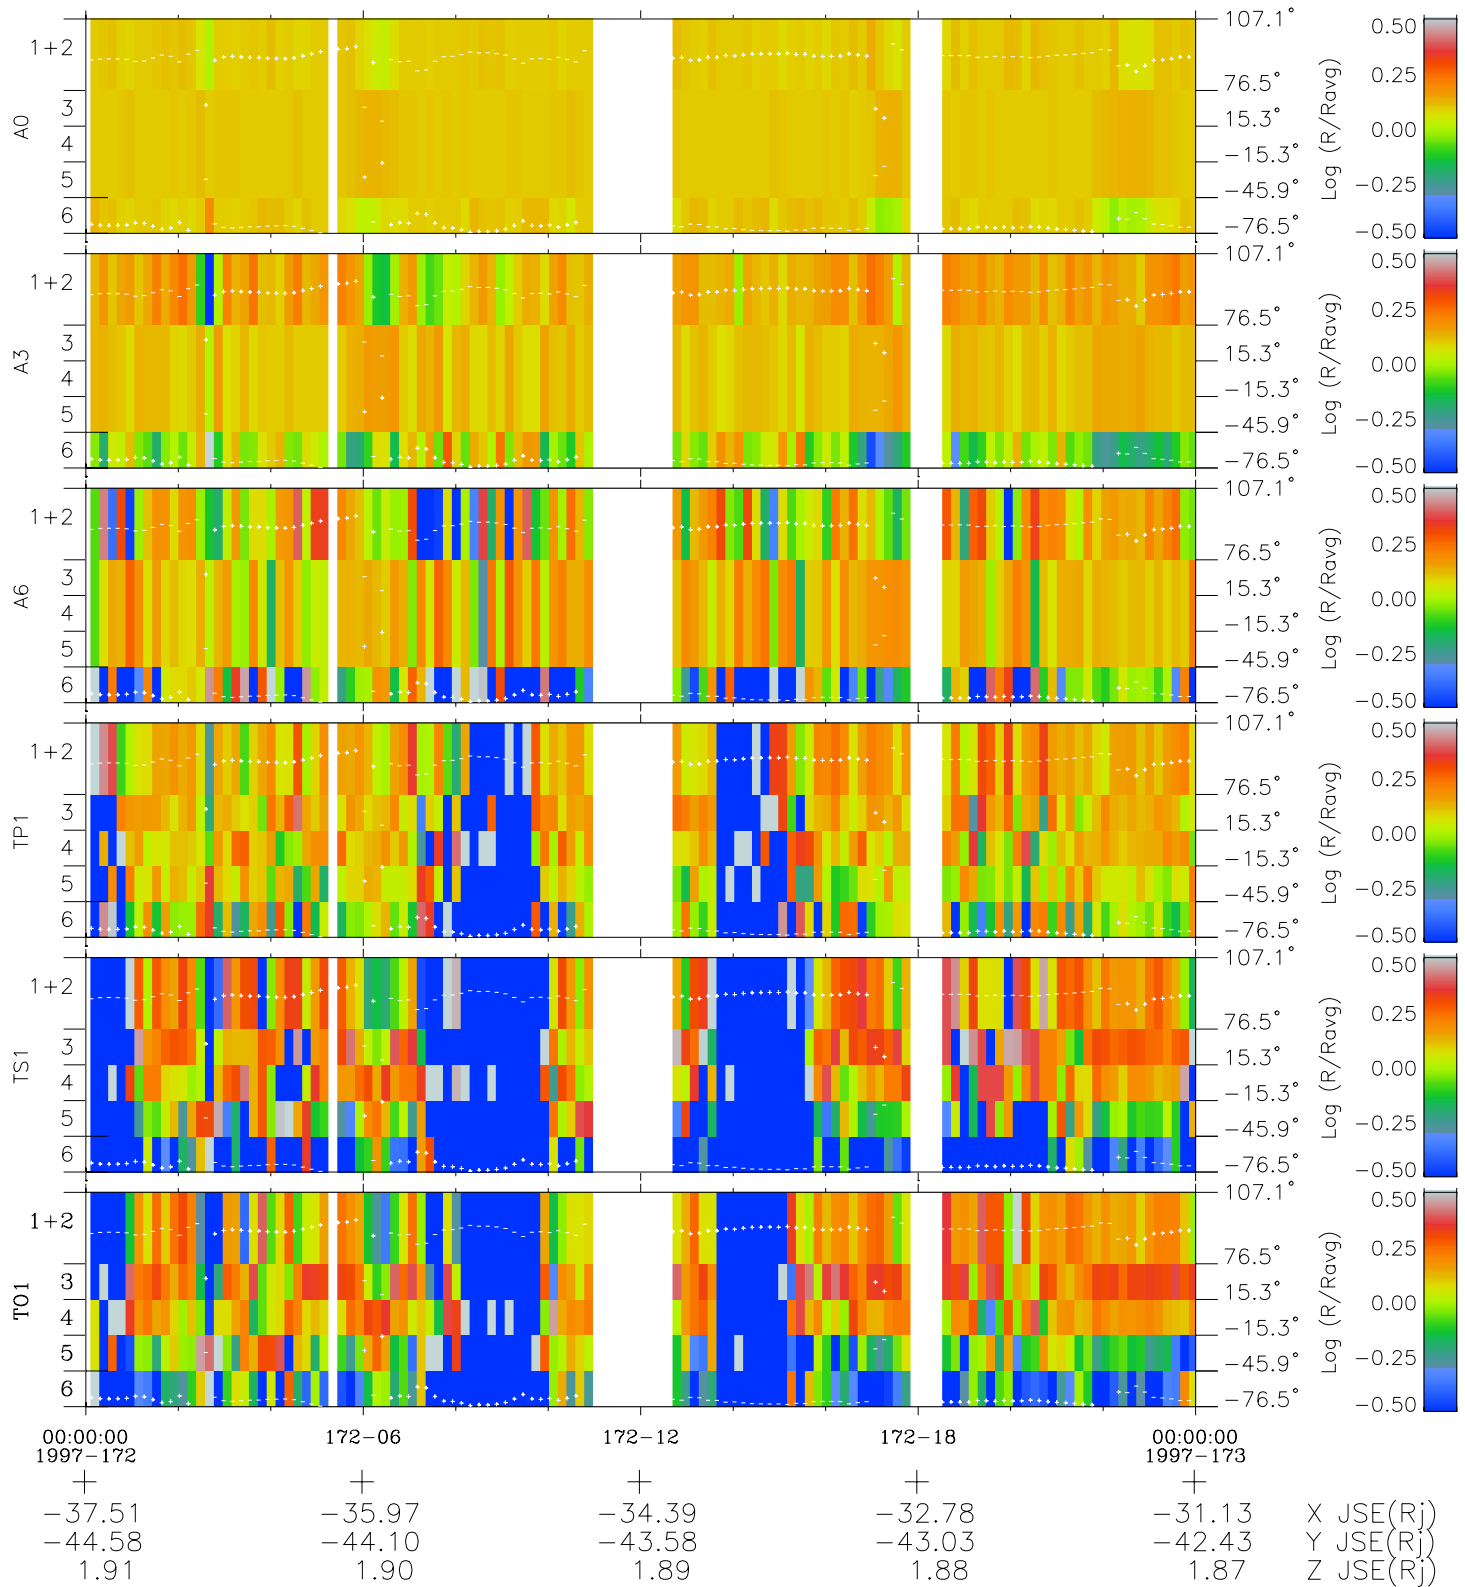

Galileo EPD Real Elevation Anisotropies 97172

Software Version: RTELEV_MEAN V 1.20
 Data Production: 06-03-00
 Plot Production: Sat Sep 15 12:00:39 2001
 Color File: wondr3
 Geofactor File: 1.1

- ◇ = Jupiter look direction
- = Corotation look direction