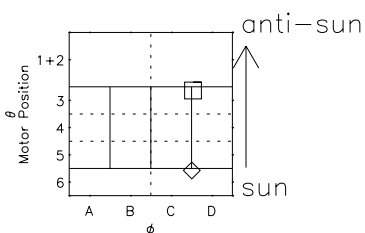

Galileo EPD Real Elevation Anisotropies 97172

Software Version: RTELEV_MEAN V 1.20
 Data Production: 06-03-00
 Plot Production: Sat Sep 15 12:00:39 2001
 Color File: wondr3
 Geofactor File: 1.1

- ◇ = Jupiter look direction
- = Corotation look direction