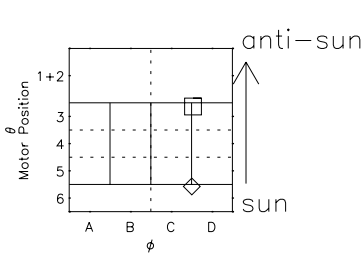

Galileo EPD Real Elevation Anisotropies 97172

Software Version: RTELEV_FLUX V 1.20
 Data Production: 06-03-00
 Plot Production: Sat Sep 15 12:00:50 2001
 Color File: wondr3
 Geofactor File: 1.1

| 00:00:00 1997-172 | 172-06 | 172-12 | 172-18 | 00:00:00 1997-173 | X JSE(R_j) | Y JSE(R_j) | Z JSE(R_j) |
|----------------------|--------|--------|--------|----------------------|----------------|----------------|----------------|
| + | + | + | + | + | | | |
| -37.51 | -35.97 | -34.39 | -32.78 | -31.13 | | | |
| -44.58 | -44.10 | -43.58 | -43.03 | -42.43 | | | |
| 1.91 | 1.90 | 1.89 | 1.88 | 1.87 | | | |

- ◇ = Jupiter look direction
- = Corotation look direction