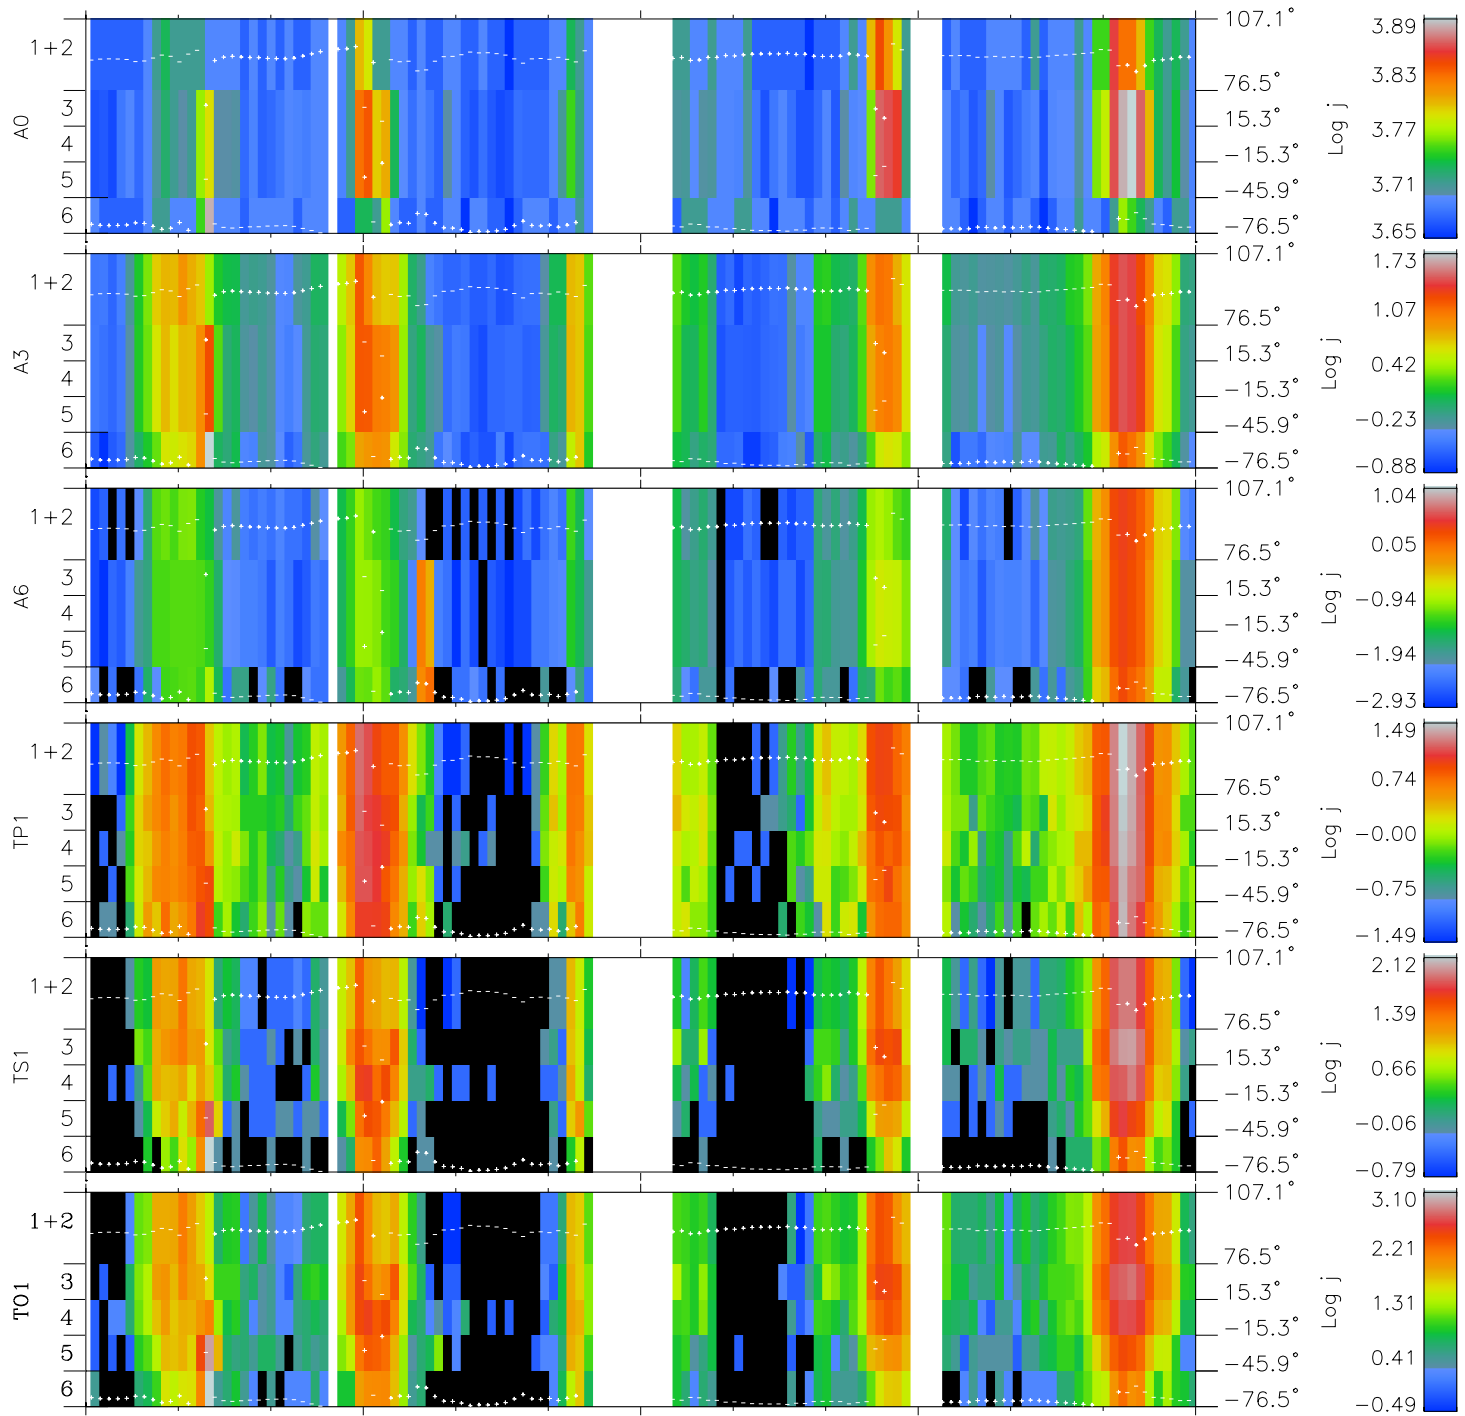

Galileo EPD Real Elevation Anisotropies 97172

Software Version: RTELEV_FLUX V 1.20
 Data Production: 06-03-00
 Plot Production: Sat Sep 15 12:00:50 2001
 Color File: wondr3
 Geofactor File: 1.1

| 00:00:00 1997-172 | 172-06 | 172-12 | 172-18 | 00:00:00 1997-173 | X JSE(R_j) | Y JSE(R_j) | Z JSE(R_j) |
|----------------------|--------|--------|--------|----------------------|----------------|----------------|----------------|
| + | + | + | + | + | | | |
| -37.51 | -35.97 | -34.39 | -32.78 | -31.13 | | | |
| -44.58 | -44.10 | -43.58 | -43.03 | -42.43 | | | |
| 1.91 | 1.90 | 1.89 | 1.88 | 1.87 | | | |

- ◇ = Jupiter look direction
- = Corotation look direction