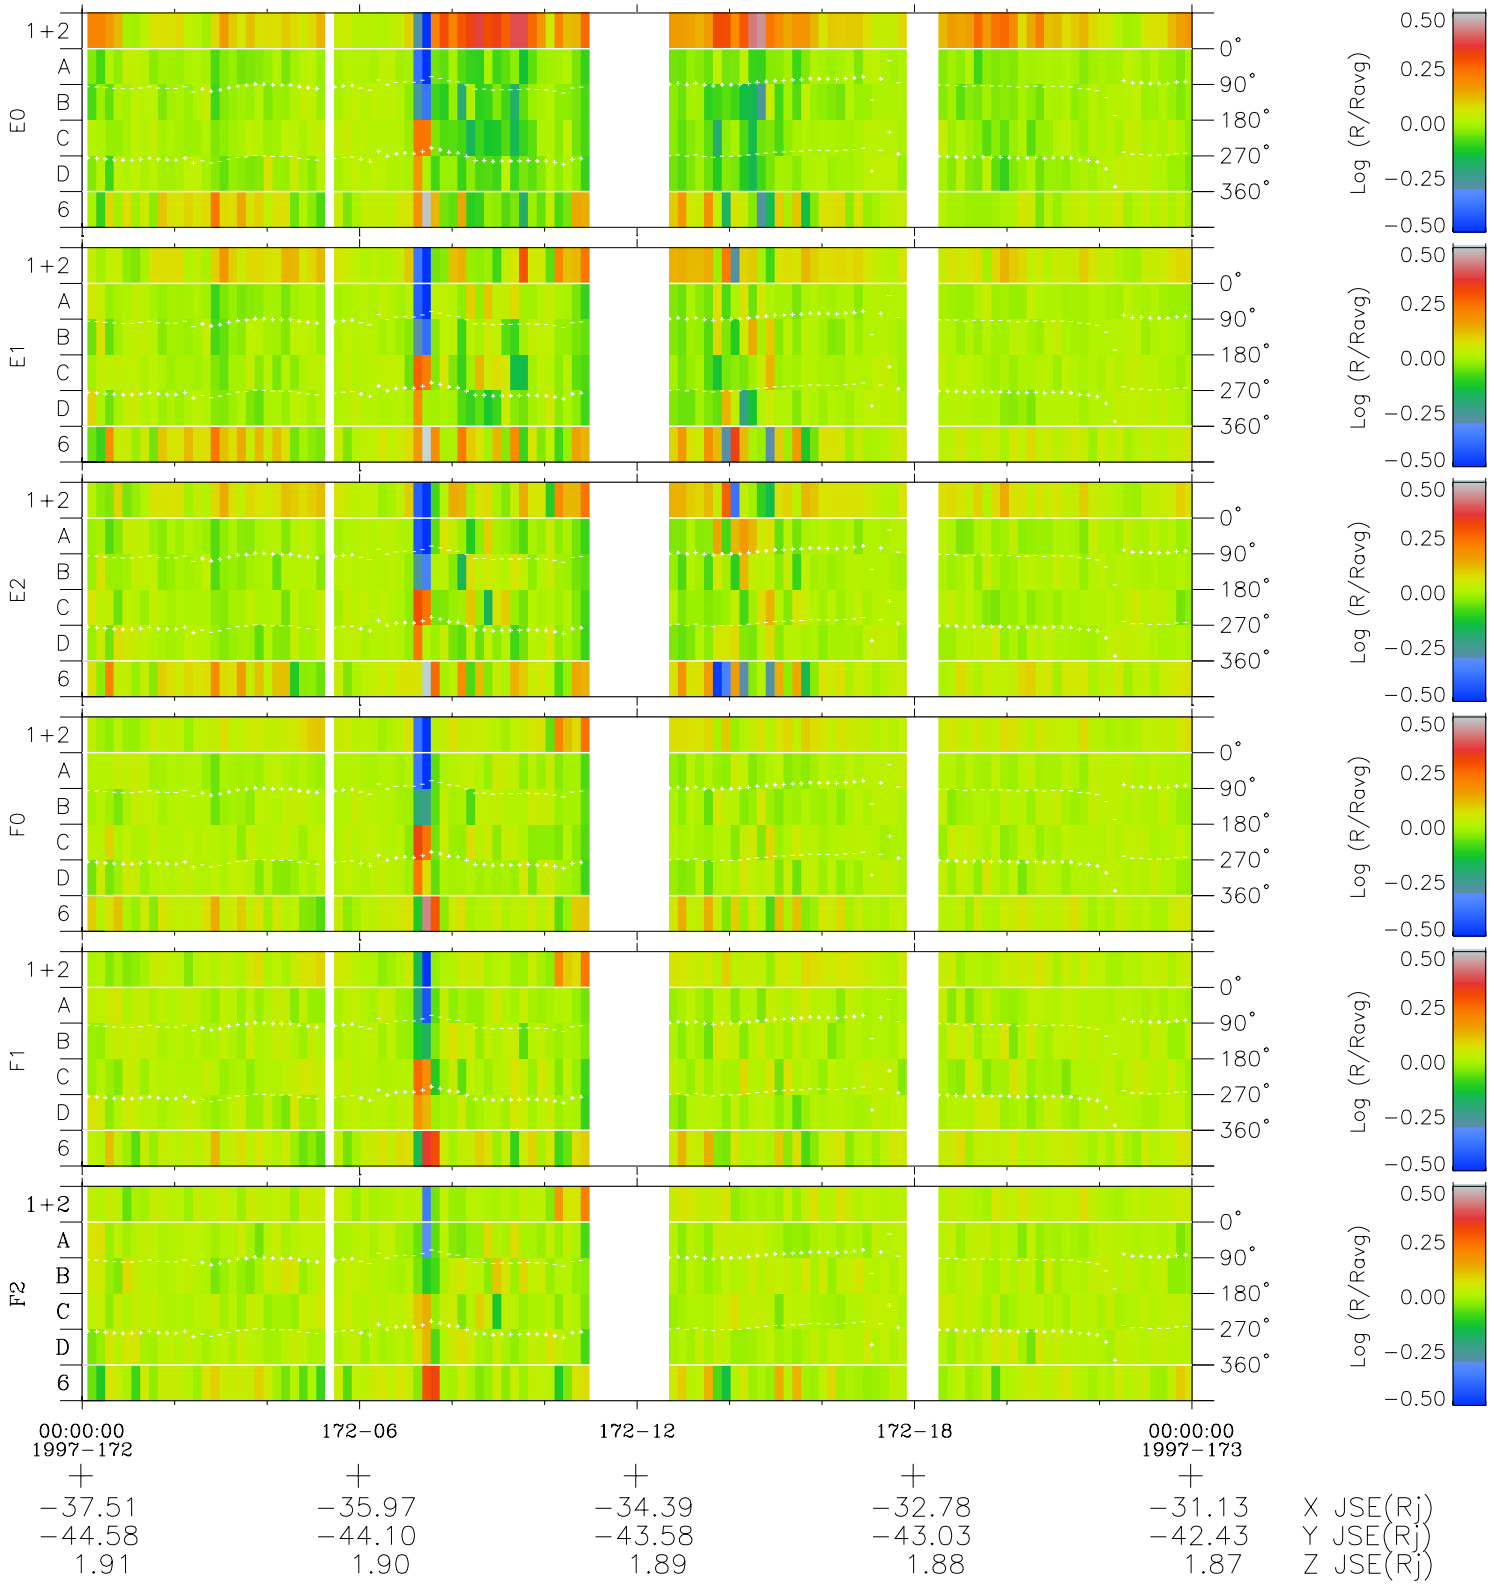

# Galileo EPD Real Time Azimuth Anisotropies 97172

Software Version: RTAZIM\_MEAN V 1.20  
 Data Production: 06-03-00  
 Plot Production: Sat Sep 15 12:01:18 2001  
 Color File: wondr3  
 Geofactor File: 1.1

◇ = Jupiter look direction  
 □ = Corotation look direction