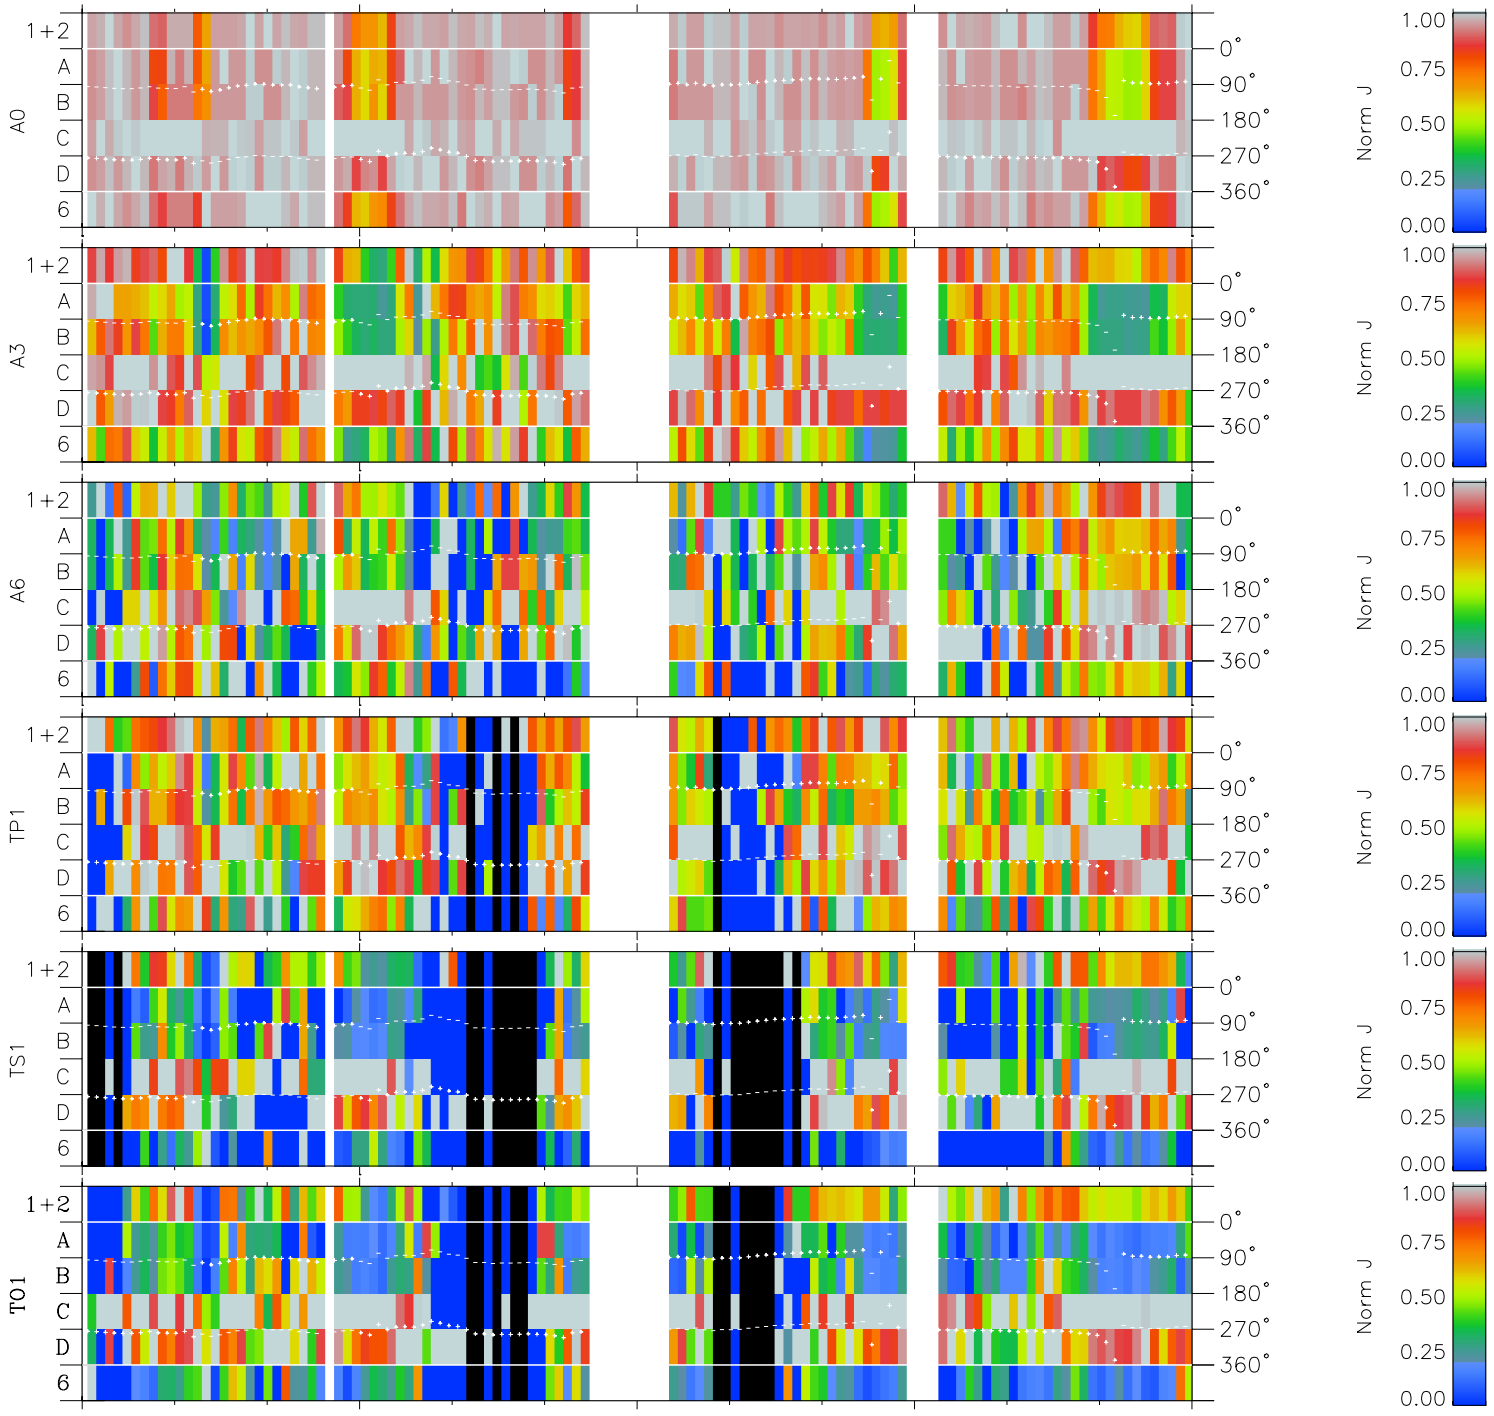

Galileo EPD Real Time Azimuth Anisotropies 97172

Software Version: RTAZIM_NORM V 1.20
 Data Production: 06-03-00
 Plot Production: Sat Sep 15 12:01:34 2001
 Color File: wondr3
 Geofactor File: 1.1

00:00:00 1997-172	172-06	172-12	172-18	00:00:00 1997-173	
+	+	+	+	+	X JSE(R _j)
-37.51	-35.97	-34.39	-32.78	-31.13	Y JSE(R _j)
-44.58	-44.10	-43.58	-43.03	-42.43	Z JSE(R _j)
1.91	1.90	1.89	1.88	1.87	

◇ = Jupiter look direction
 □ = Corotation look direction