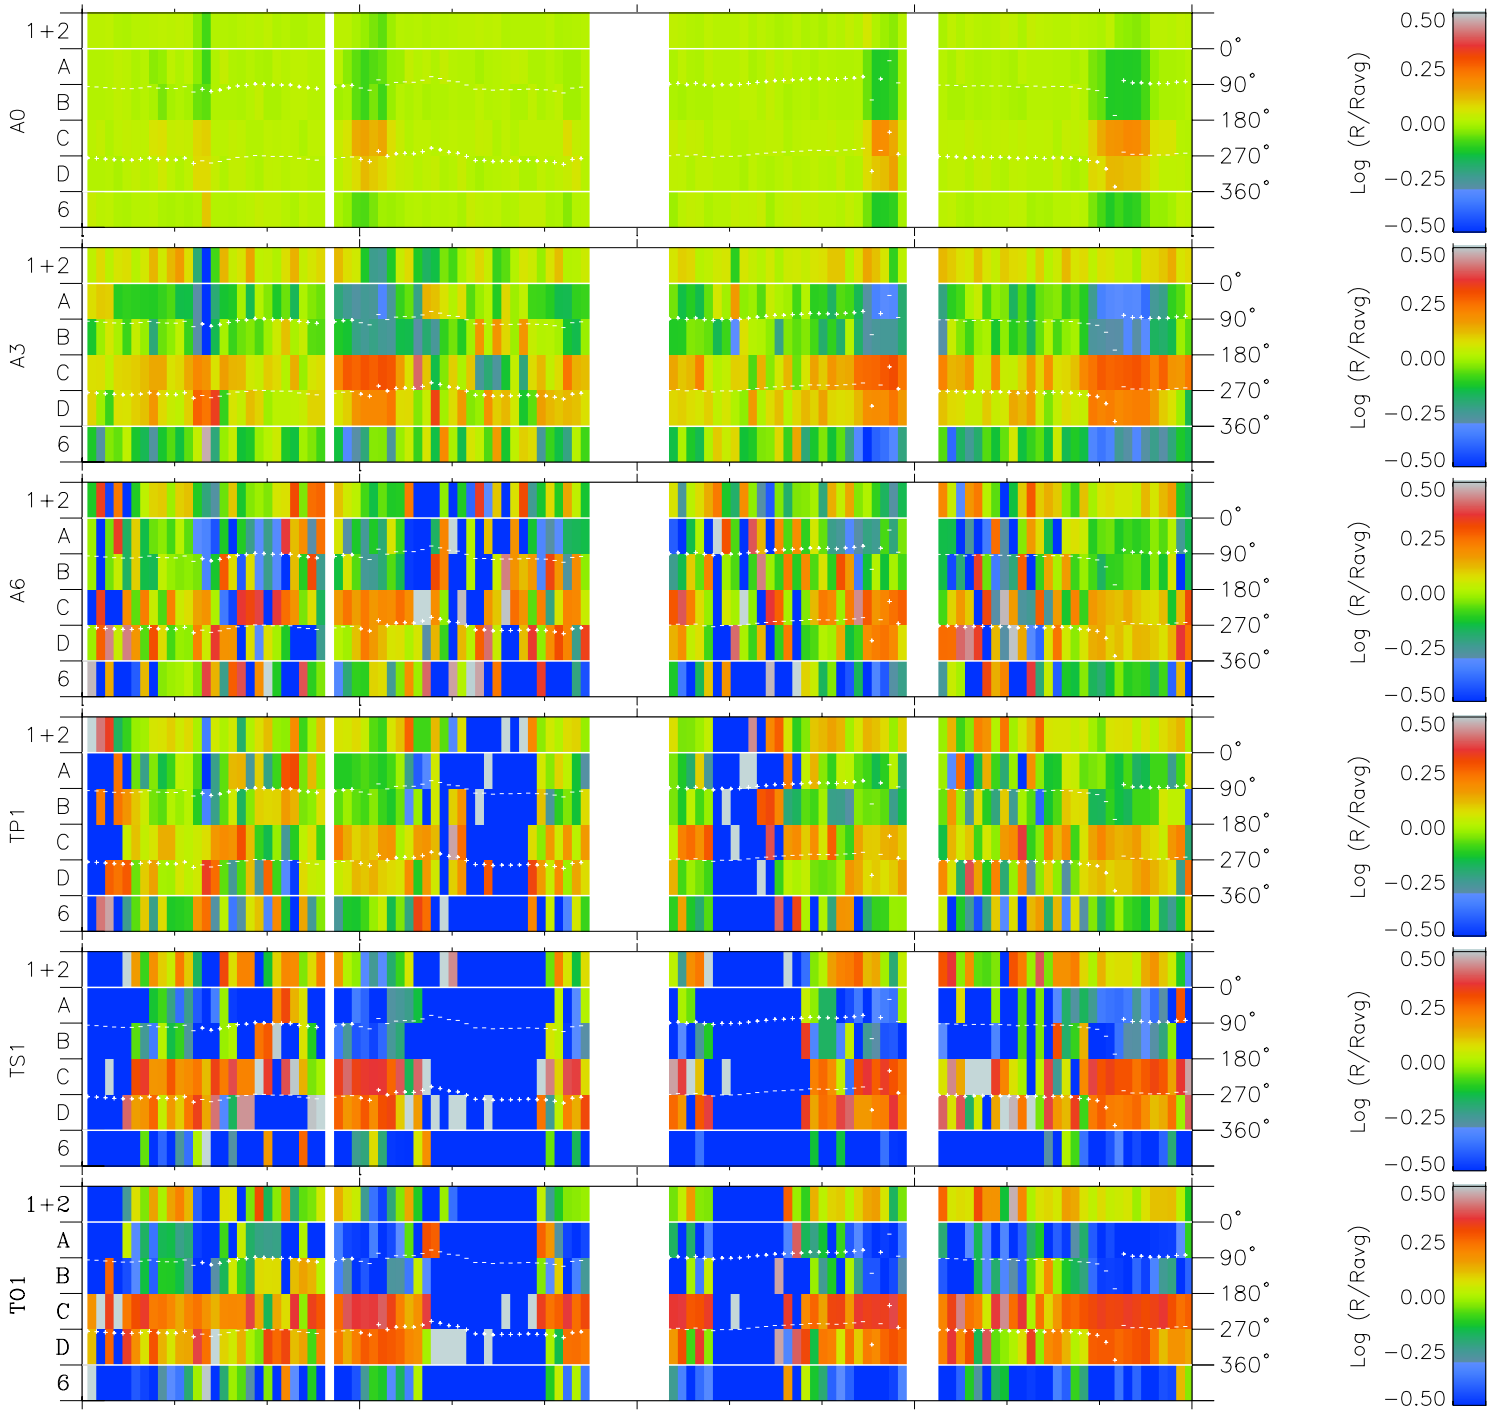

# Galileo EPD Real Time Azimuth Anisotropies 97172

Software Version: RTAZIM\_MEAN V 1.20  
 Data Production: 06-03-00  
 Plot Production: Sat Sep 15 12:01:13 2001  
 Color File: wondr3  
 Geofactor File: 1.1

00:00:00 1997-172	172-06	172-12	172-18	00:00:00 1997-173	
+	+	+	+	+	X JSE(R <sub>j</sub> )
-37.51	-35.97	-34.39	-32.78	-31.13	Y JSE(R <sub>j</sub> )
-44.58	-44.10	-43.58	-43.03	-42.43	Z JSE(R <sub>j</sub> )
1.91	1.90	1.89	1.88	1.87	

- ◇ = Jupiter look direction
- = Corotation look direction