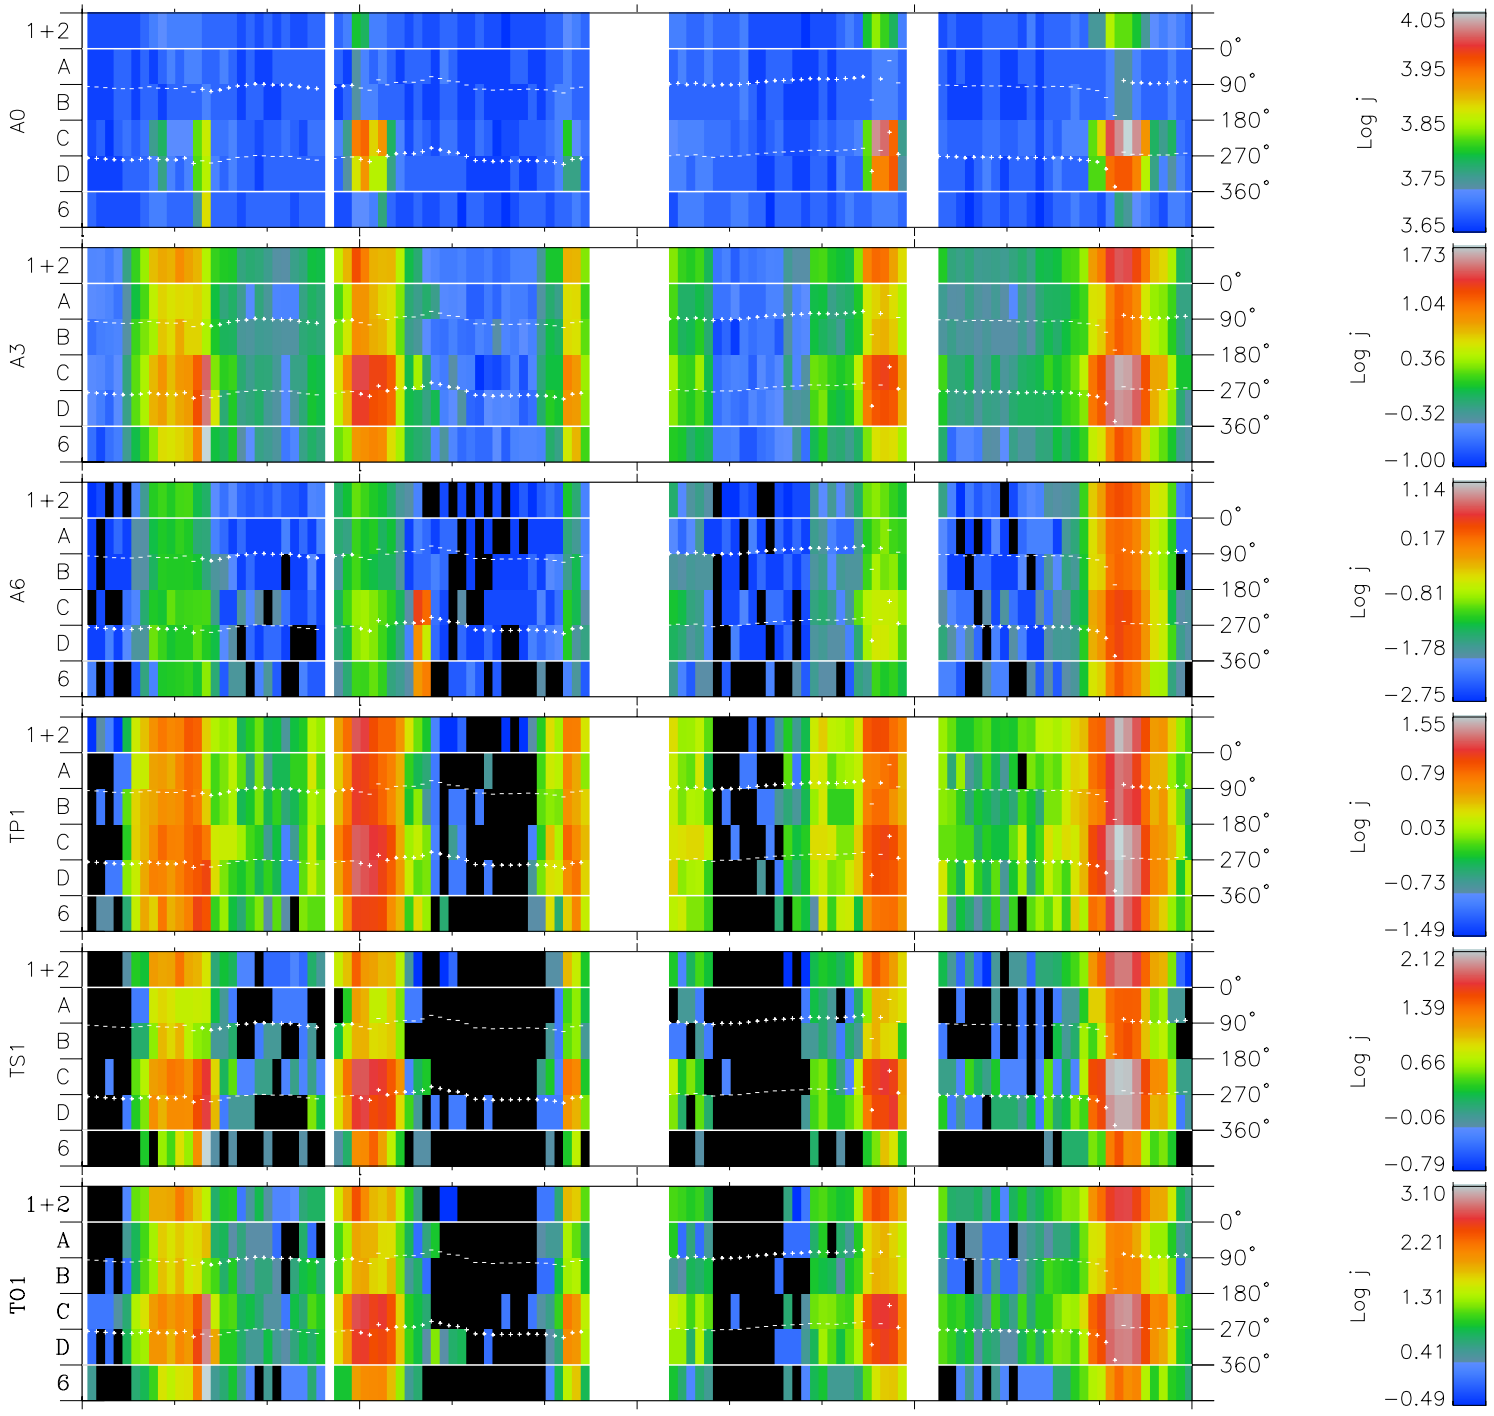

# Galileo EPD Real Time Azimuth Anisotropies 97172

Software Version: RTAZIM\_FLUX V 1.20  
 Data Production: 06-03-00  
 Plot Production: Sat Sep 15 12:01:23 2001  
 Color File: wondr3  
 Geofactor File: 1.1

00:00:00 1997-172	172-06	172-12	172-18	00:00:00 1997-173	
+	+	+	+	+	
-37.51	-35.97	-34.39	-32.78	-31.13	X JSE(R <sub>j</sub> )
-44.58	-44.10	-43.58	-43.03	-42.43	Y JSE(R <sub>j</sub> )
1.91	1.90	1.89	1.88	1.87	Z JSE(R <sub>j</sub> )

- ◇ = Jupiter look direction
- = Corotation look direction