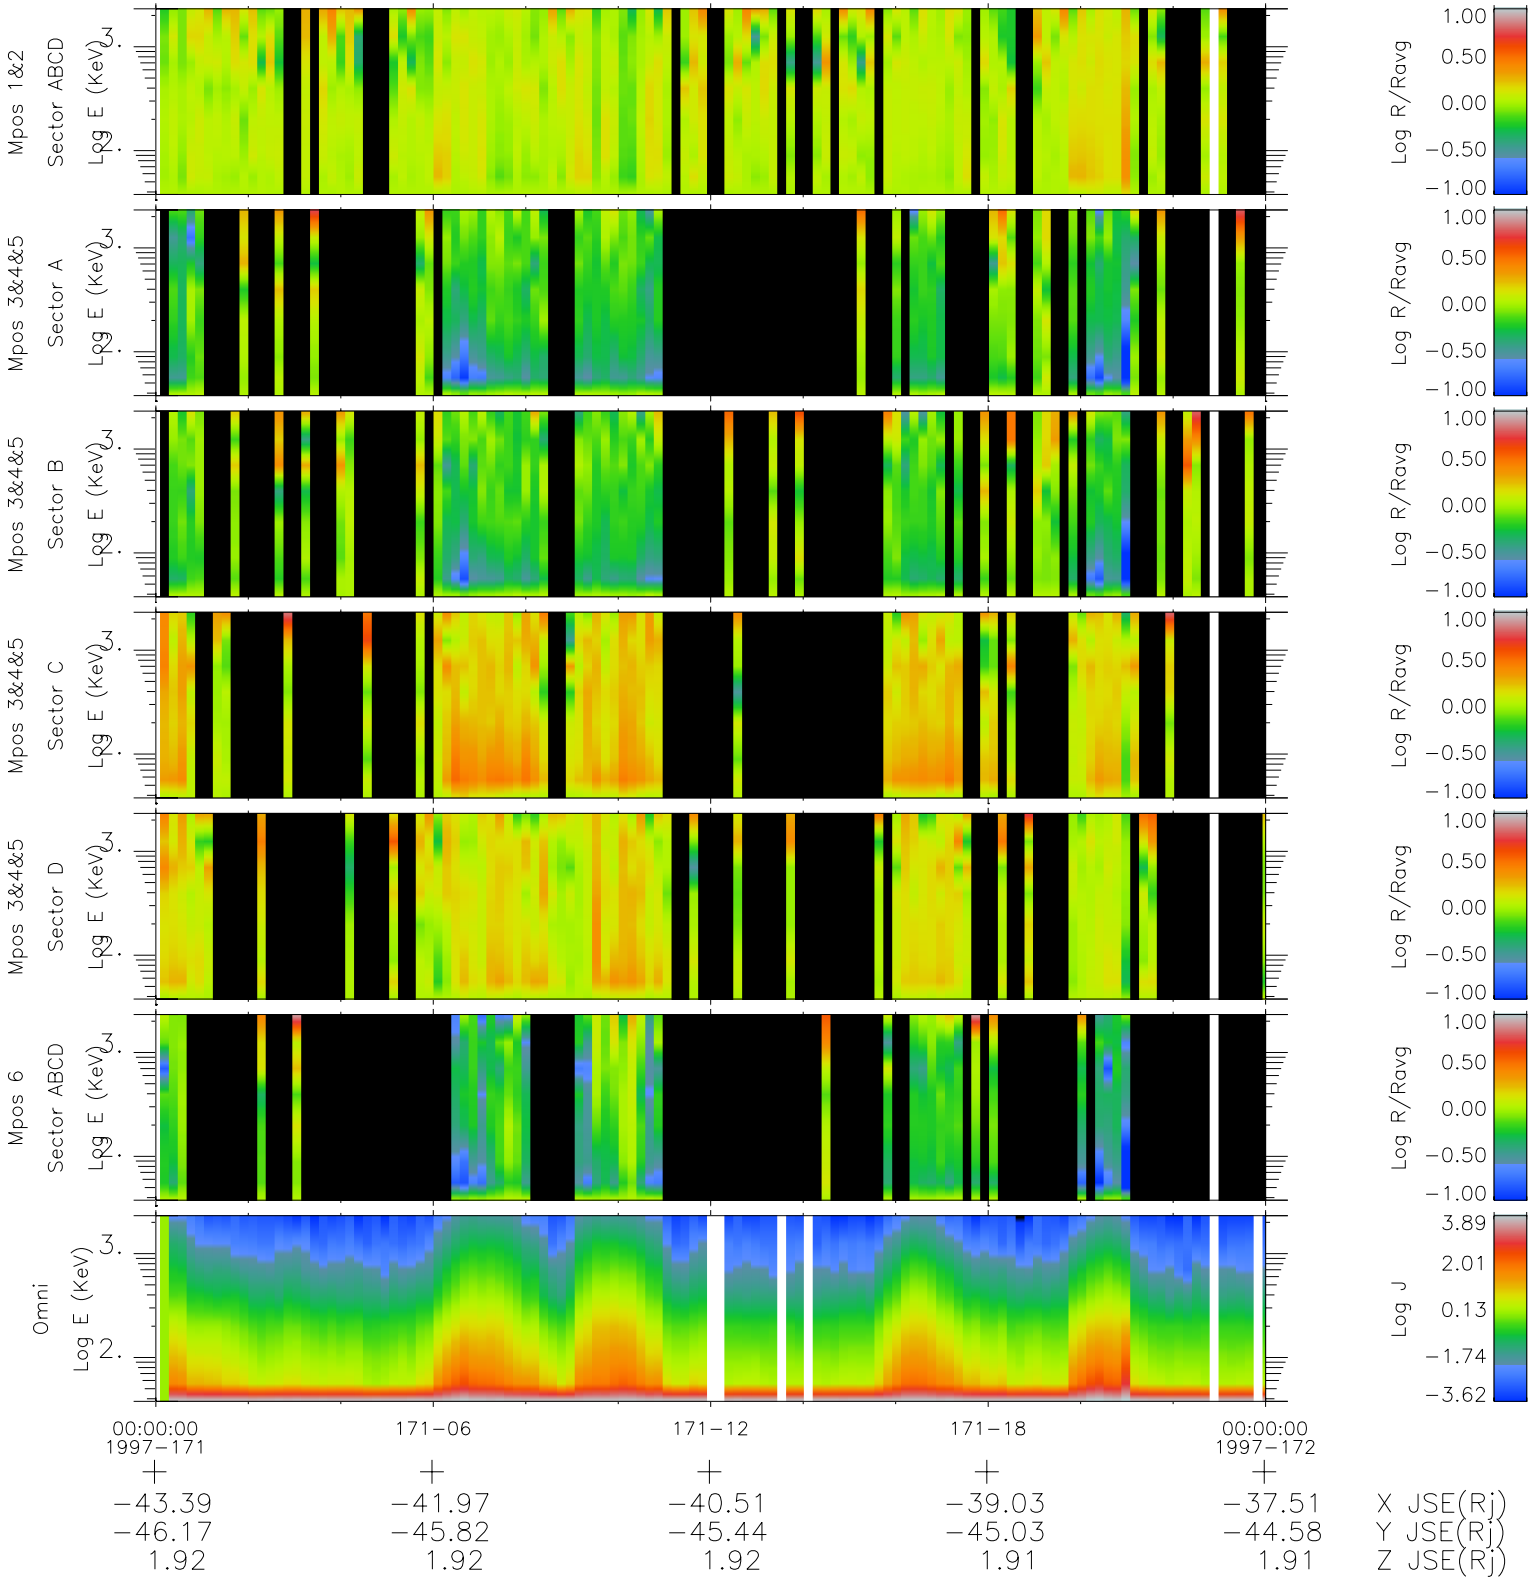

# Galileo EPD Real Time R6 Ions Spectra 97171

Software Version: RTSPEC\_R6 V 1.20  
 Data Production: 06-03-00  
 Plot Production: Sat Sep 15 11:51:27 2001  
 Color File: wondr3  
 Geofactor File: 1.1

- ◇ = Jupiter look direction
- = Corotation look direction