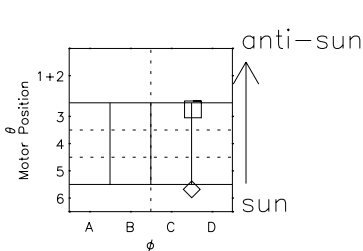

# Galileo EPD Real Time R6 Ions Spectra 97171

Software Version: RTSPEC\_R6 V 1.20  
 Data Production: 06-03-00  
 Plot Production: Sat Sep 15 11:51:27 2001  
 Color File: wondr3  
 Geofactor File: 1.1

- ◇ = Jupiter look direction
- = Corotation look direction