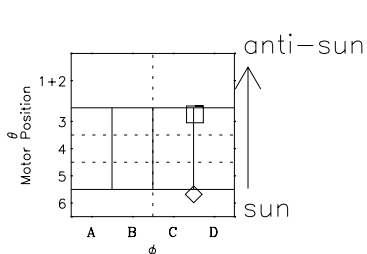

Galileo EPD Real-Time Six-Sector 97171

Software Version: RTLINE_R6 V 1.20
Data Production: 06-03-00
Plot Production: Sat Sep 15 11:53:50 2001

◇ = Jupiter look direction
□ = Corotation look direction