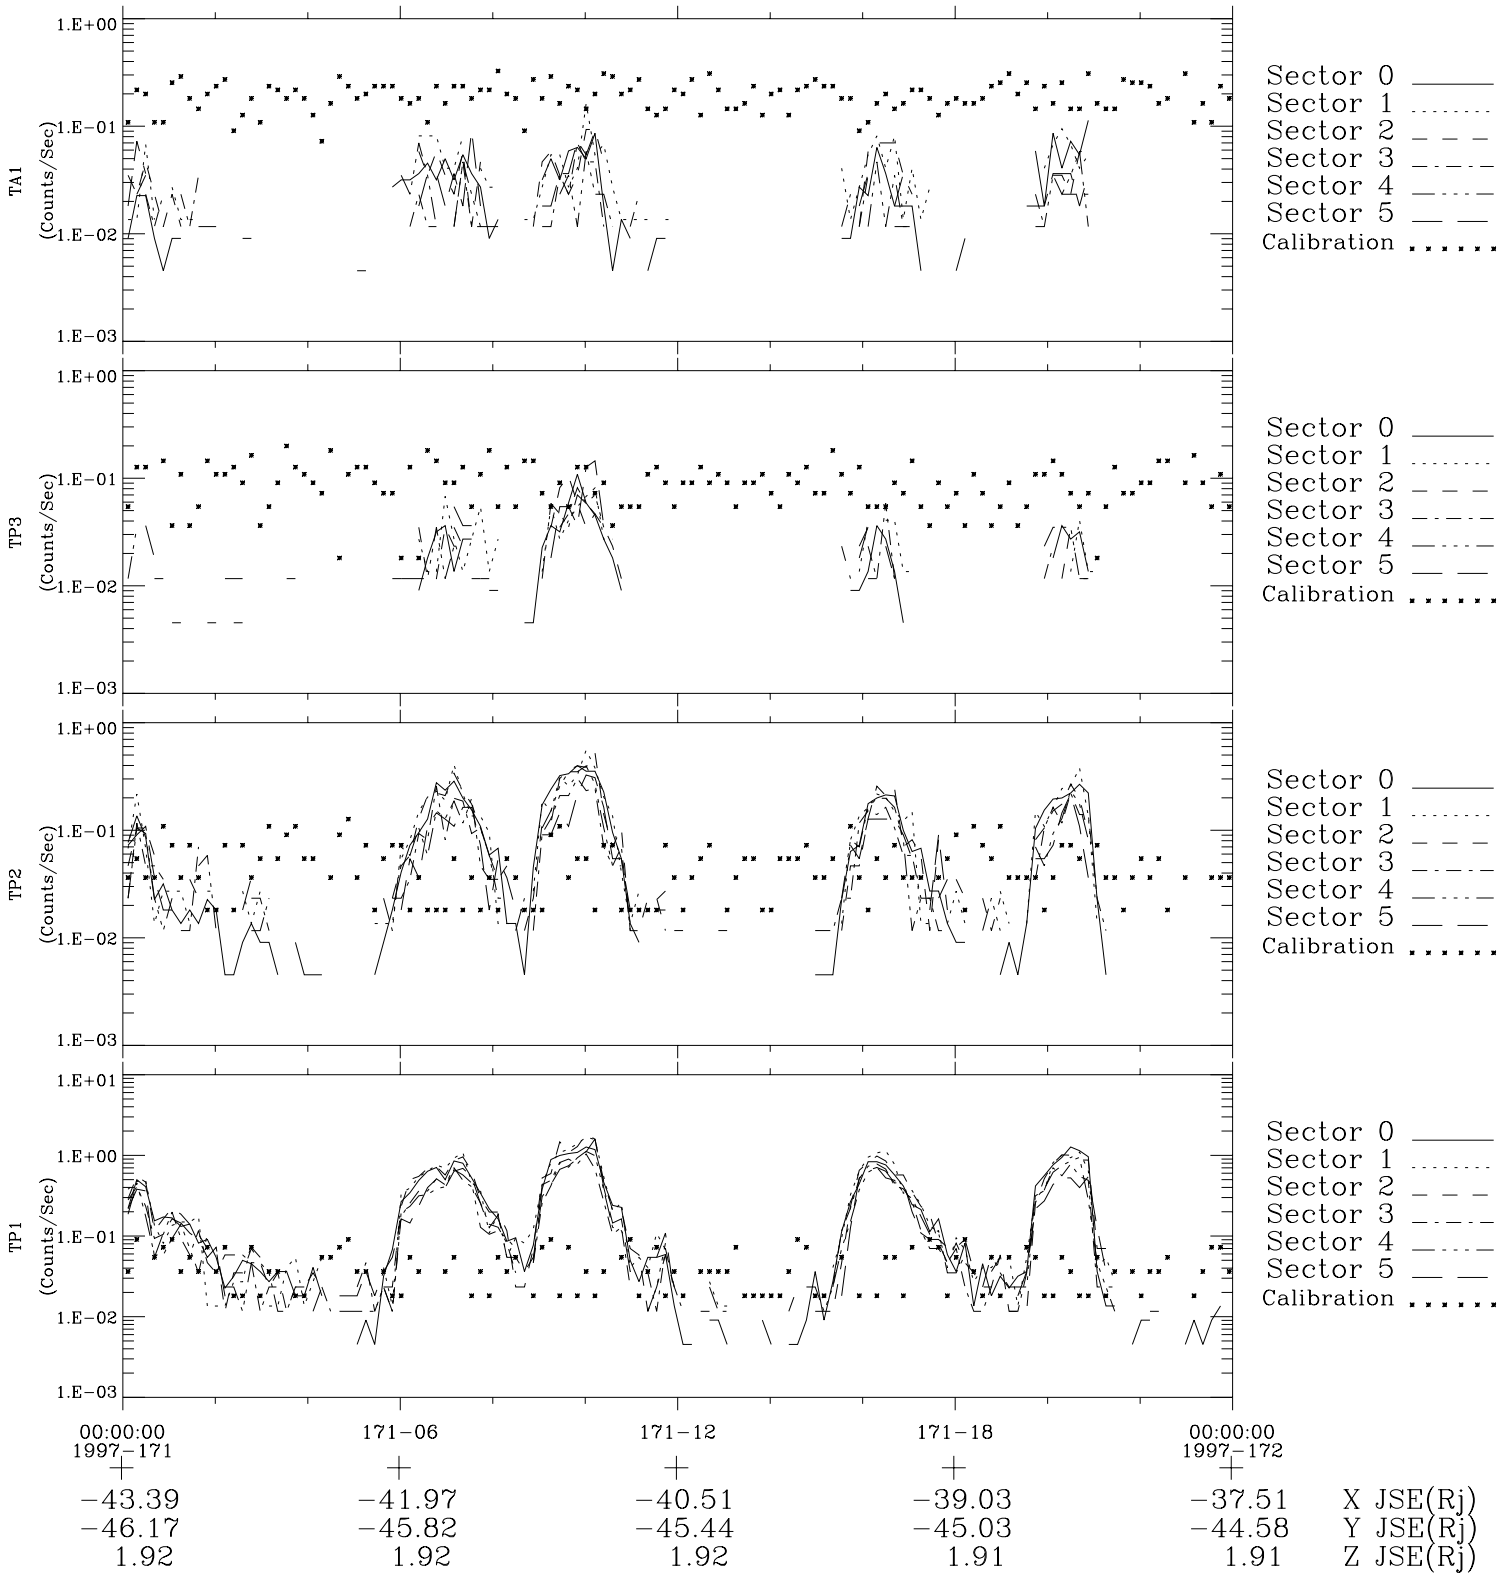

Galileo EPD Real-Time Six-Sector 97171

Software Version: RTLINE_R6 V 1.20
Data Production: 06-03-00
Plot Production: Sat Sep 15 11:53:50 2001

◇ = Jupiter look direction
□ = Corotation look direction