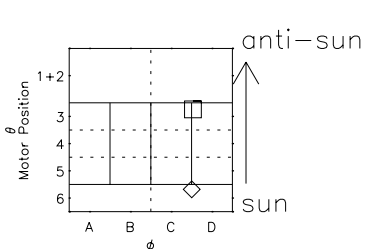

Galileo EPD Real Elevation Anisotropies 97171

Software Version: RTELEV_MEAN V 1.20
 Data Production: 06-03-00
 Plot Production: Sat Sep 15 11:52:38 2001
 Color File: wondr3
 Geofactor File: 1.1

- ◇ = Jupiter look direction
- = Corotation look direction