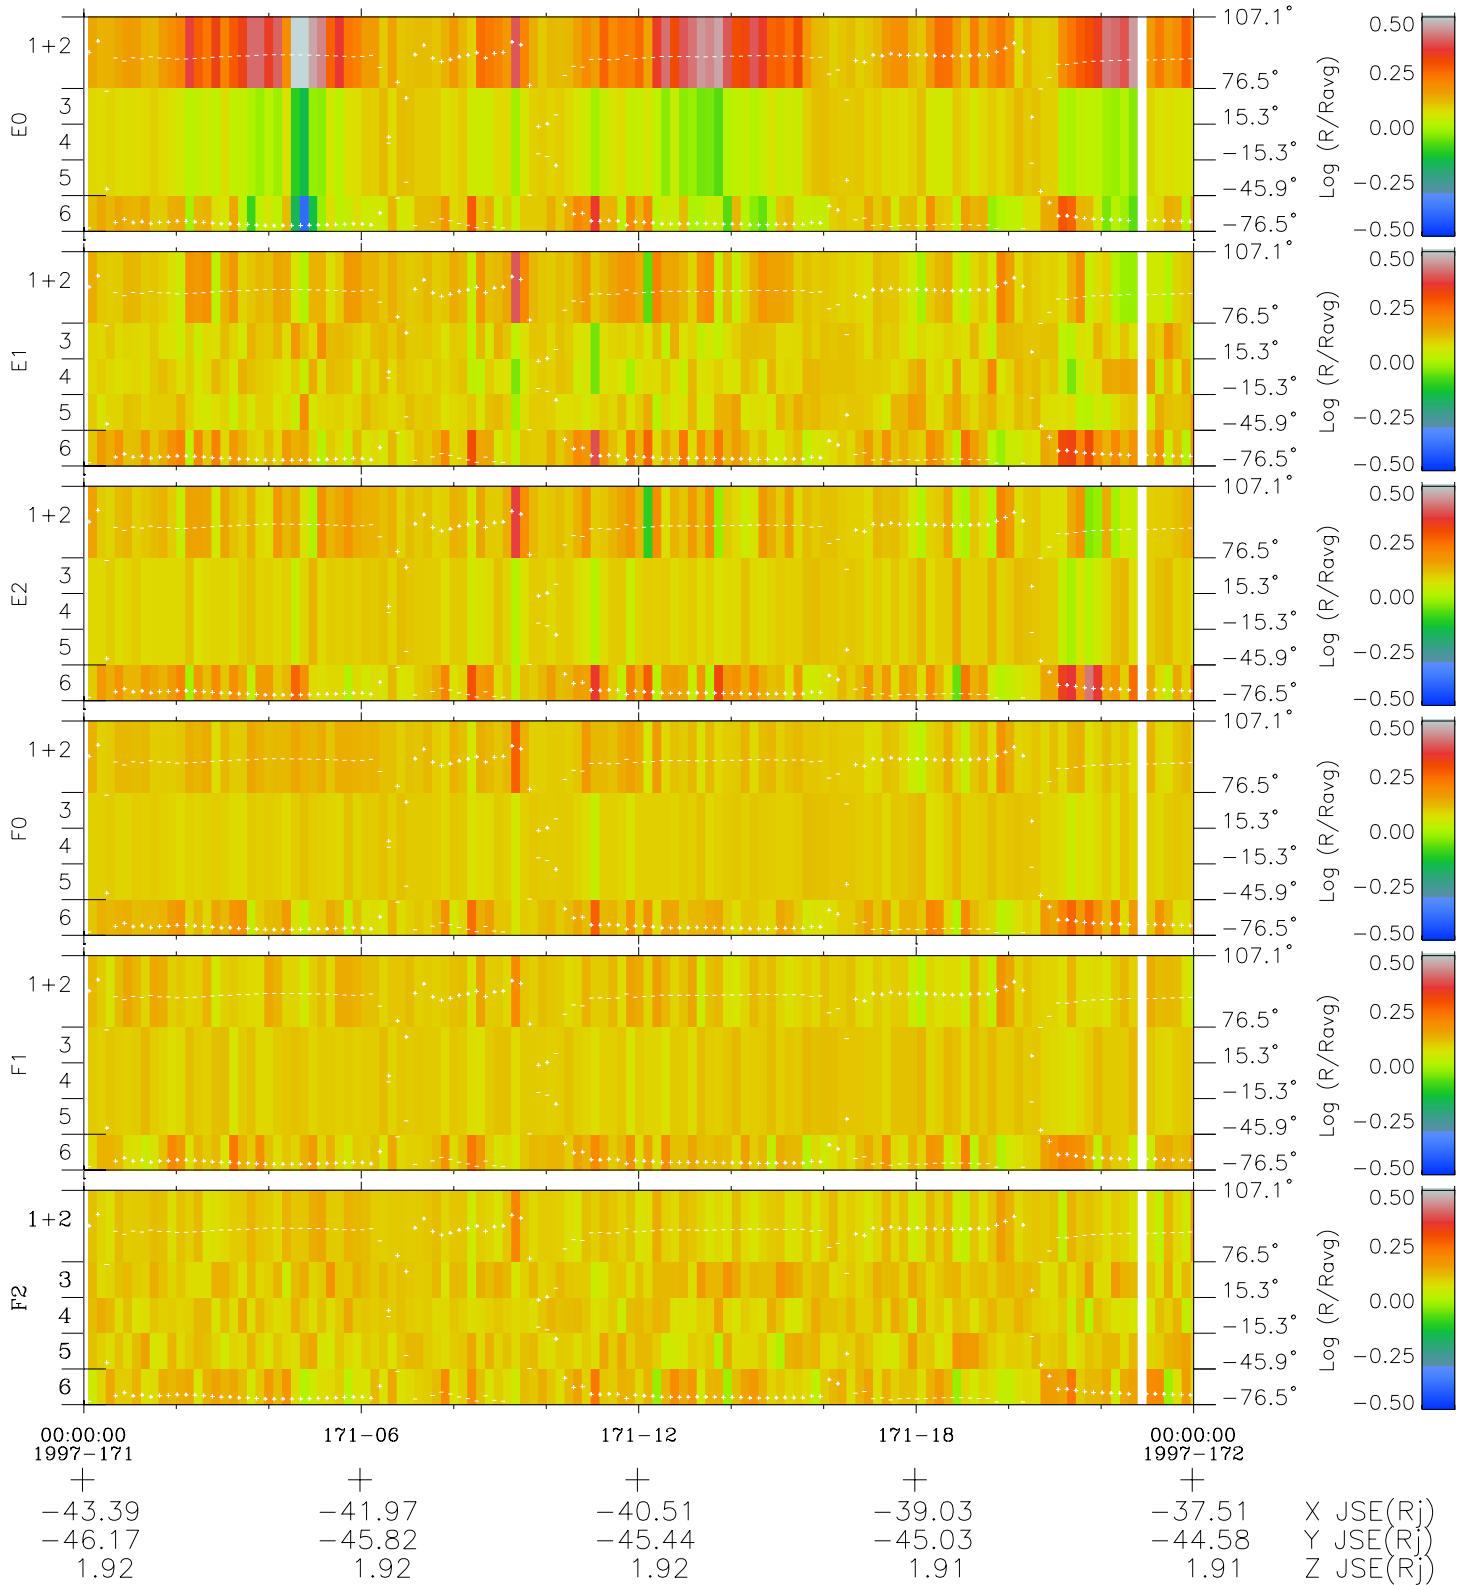

Galileo EPD Real Elevation Anisotropies 97171

Software Version: RTELEV_MEAN V 1.20
 Data Production: 06-03-00
 Plot Production: Sat Sep 15 11:52:38 2001
 Color File: wondr3
 Geofactor File: 1.1

- ◇ = Jupiter look direction
- = Corotation look direction