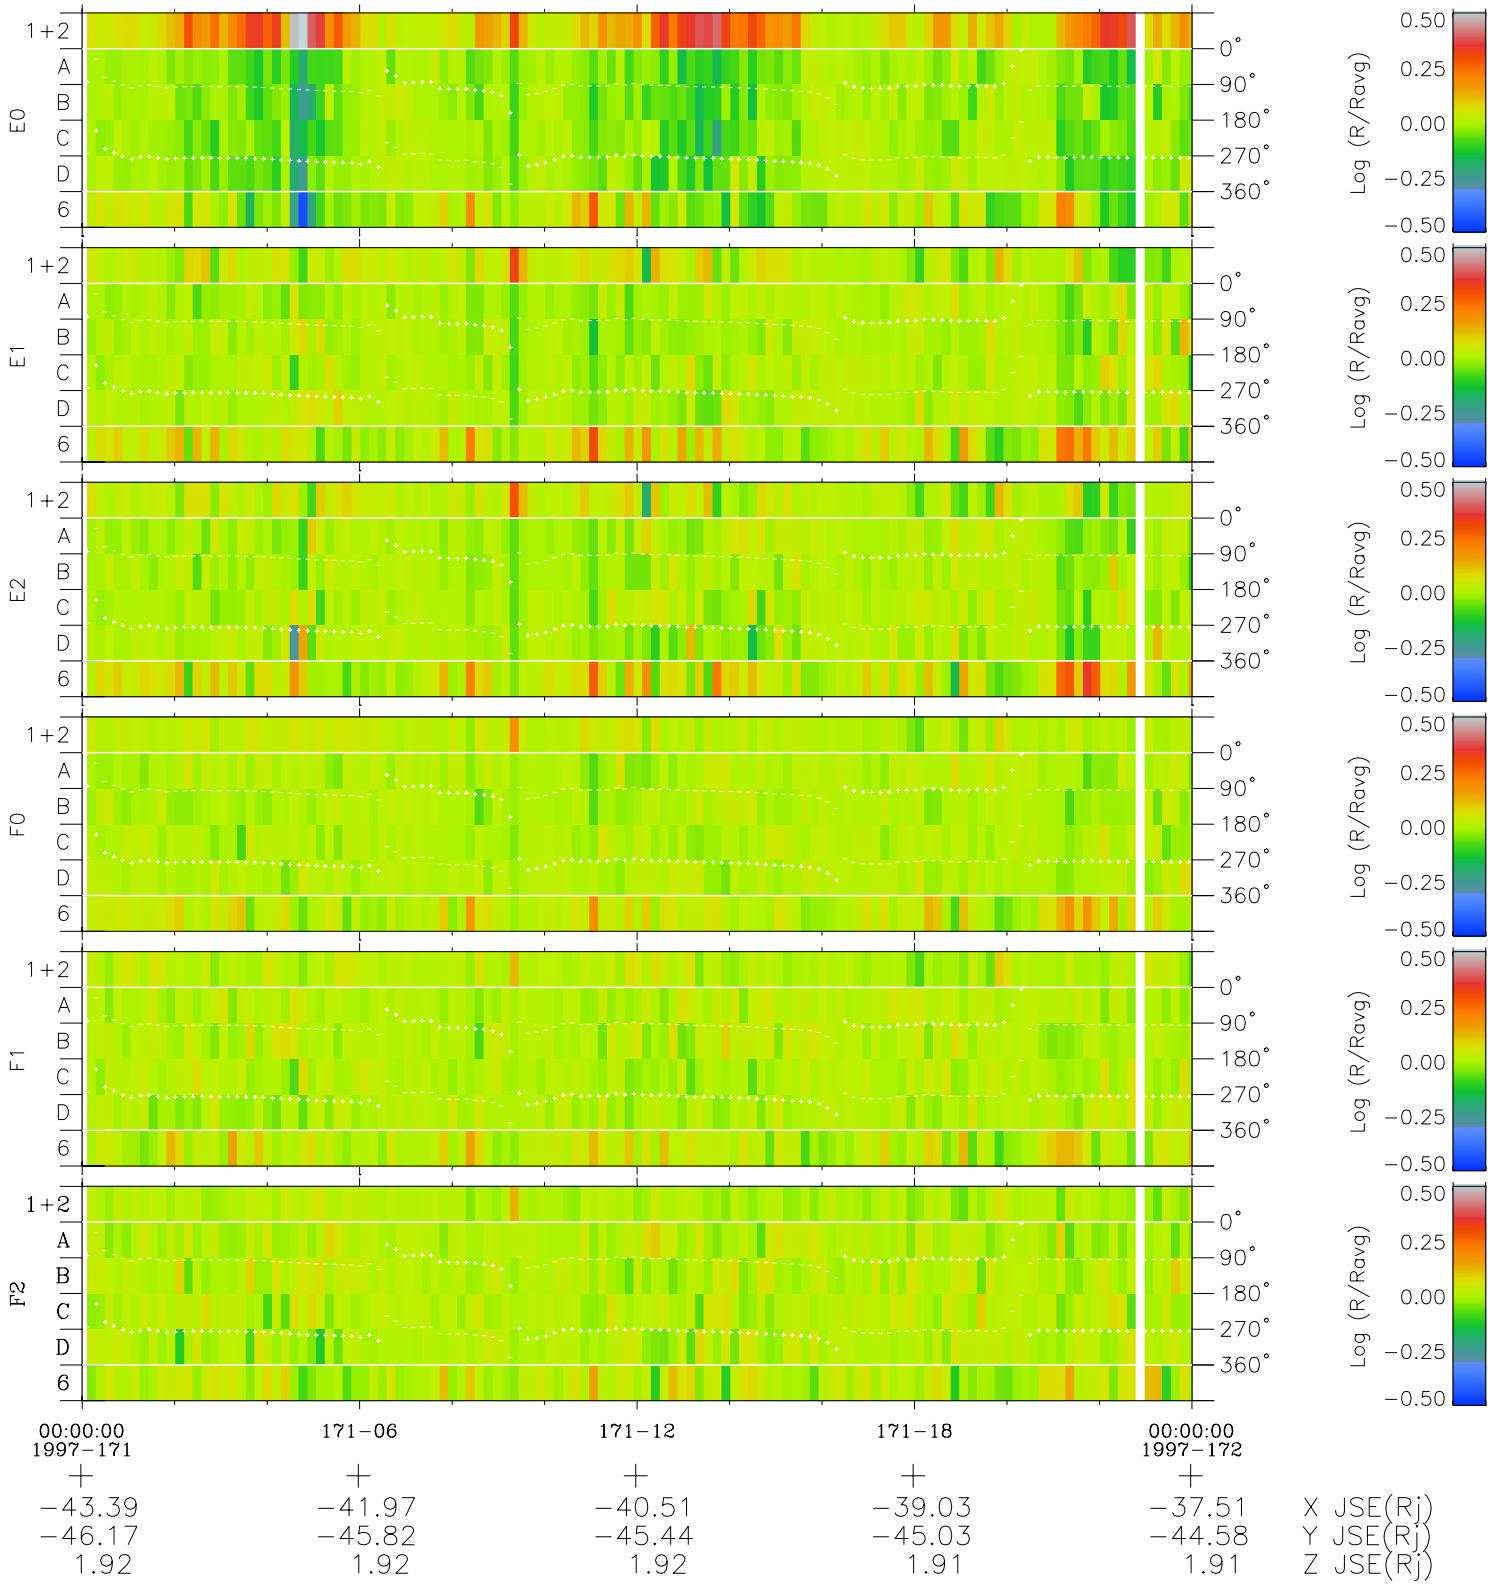

# Galileo EPD Real Time Azimuth Anisotropies 97171

Software Version: RTAZIM\_MEAN V 1.20  
 Data Production: 06-03-00  
 Plot Production: Sat Sep 15 11:53:14 2001  
 Color File: wondr3  
 Geofactor File: 1.1

◇ = Jupiter look direction  
 □ = Corotation look direction