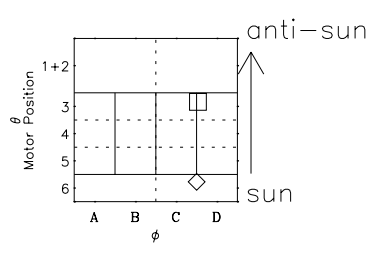

Galileo EPD Real Time Omni Spectrum 97170

Software Version: RTSPEC_OMNI V 1.20
 Data Production: 06-03-00
 Plot Production: Sat Sep 15 11:43:26 2001
 Color File: wondr3
 Geofactor File: 1.1

◇ = Jupiter look direction
 □ = Corotation look direction