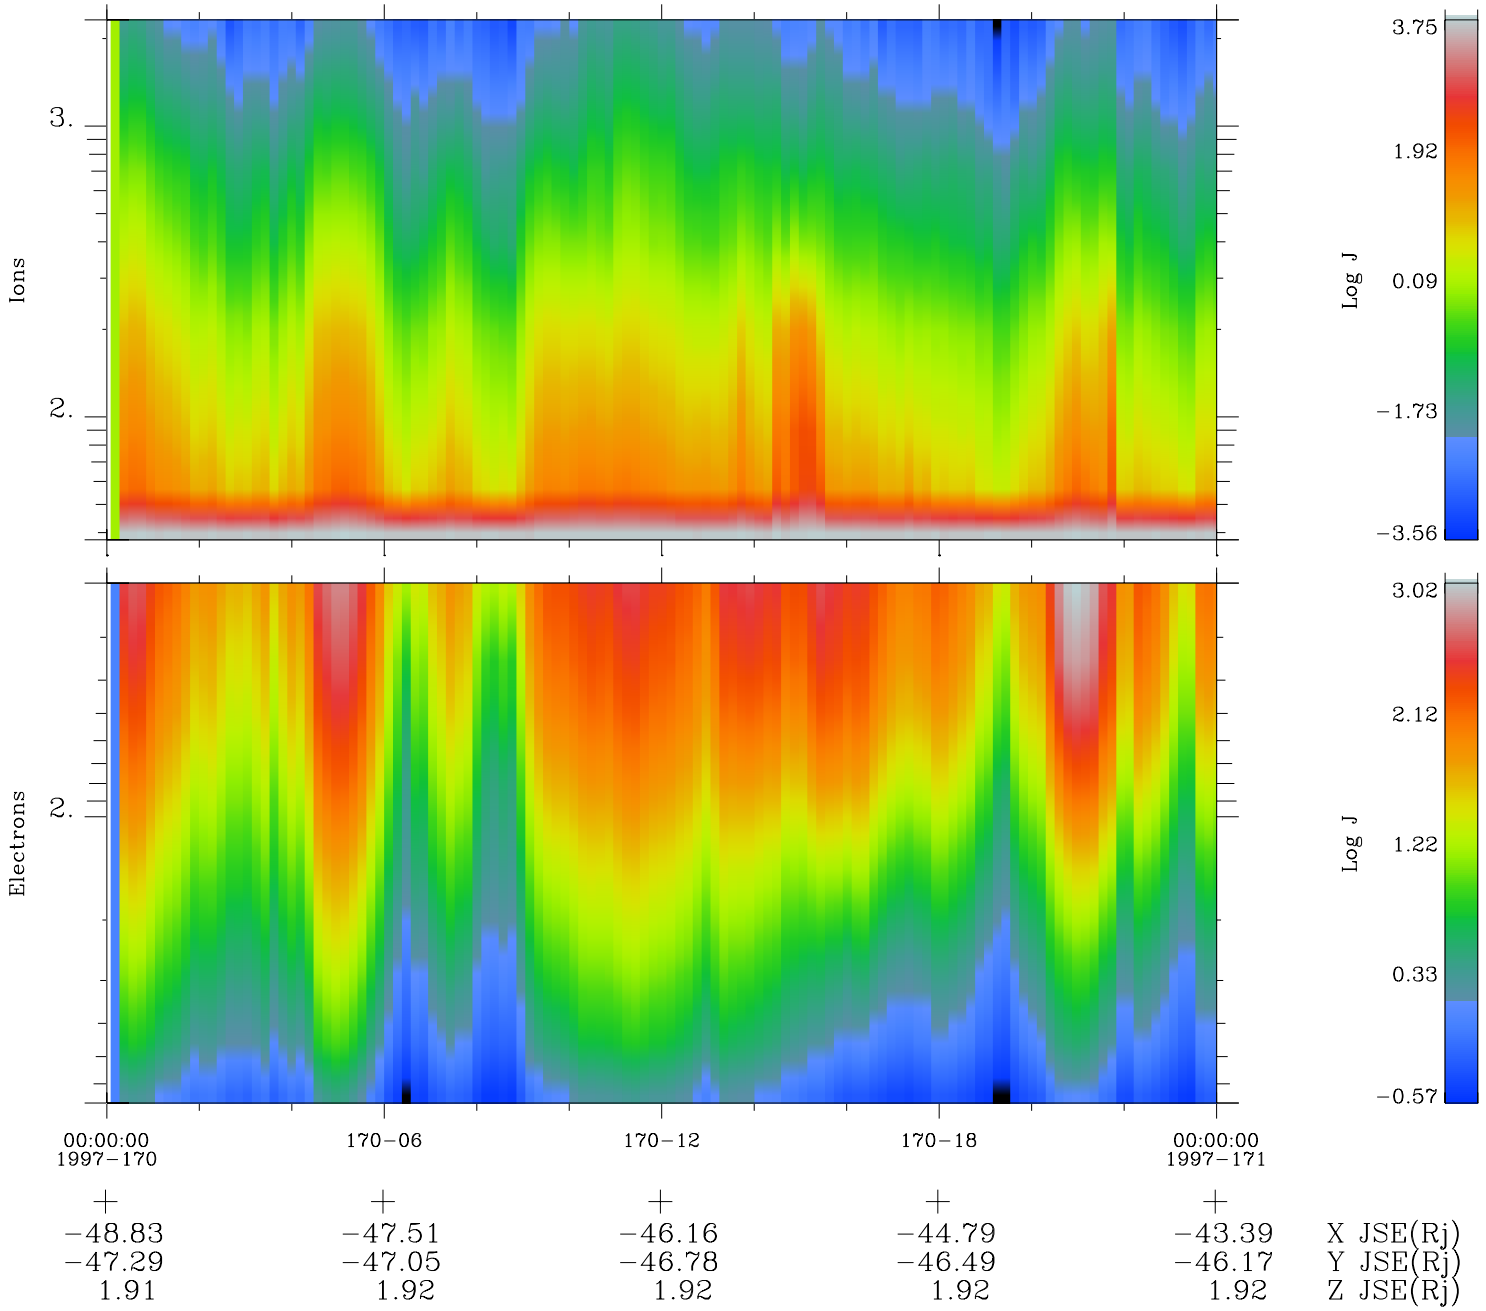

Galileo EPD Real Time Omni Spectrum 97170

Software Version: RTSPEC_OMNI V 1.20
 Data Production: 06-03-00
 Plot Production: Sat Sep 15 11:43:26 2001
 Color File: wondr3
 Geofactor File: 1.1

◇ = Jupiter look direction
 □ = Corotation look direction