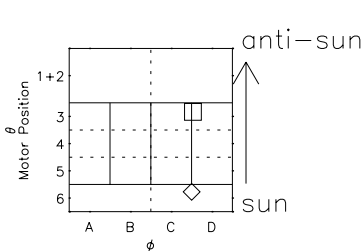

Galileo EPD Real Time R6 Electrons Spectra 97170

Software Version: RTSPEC_R6 V 1.20
 Data Production: 06-03-00
 Plot Production: Sat Sep 15 11:43:20 2001
 Color File: wondr3
 Geofactor File: 1.1

- ◇ = Jupiter look direction
- = Corotation look direction