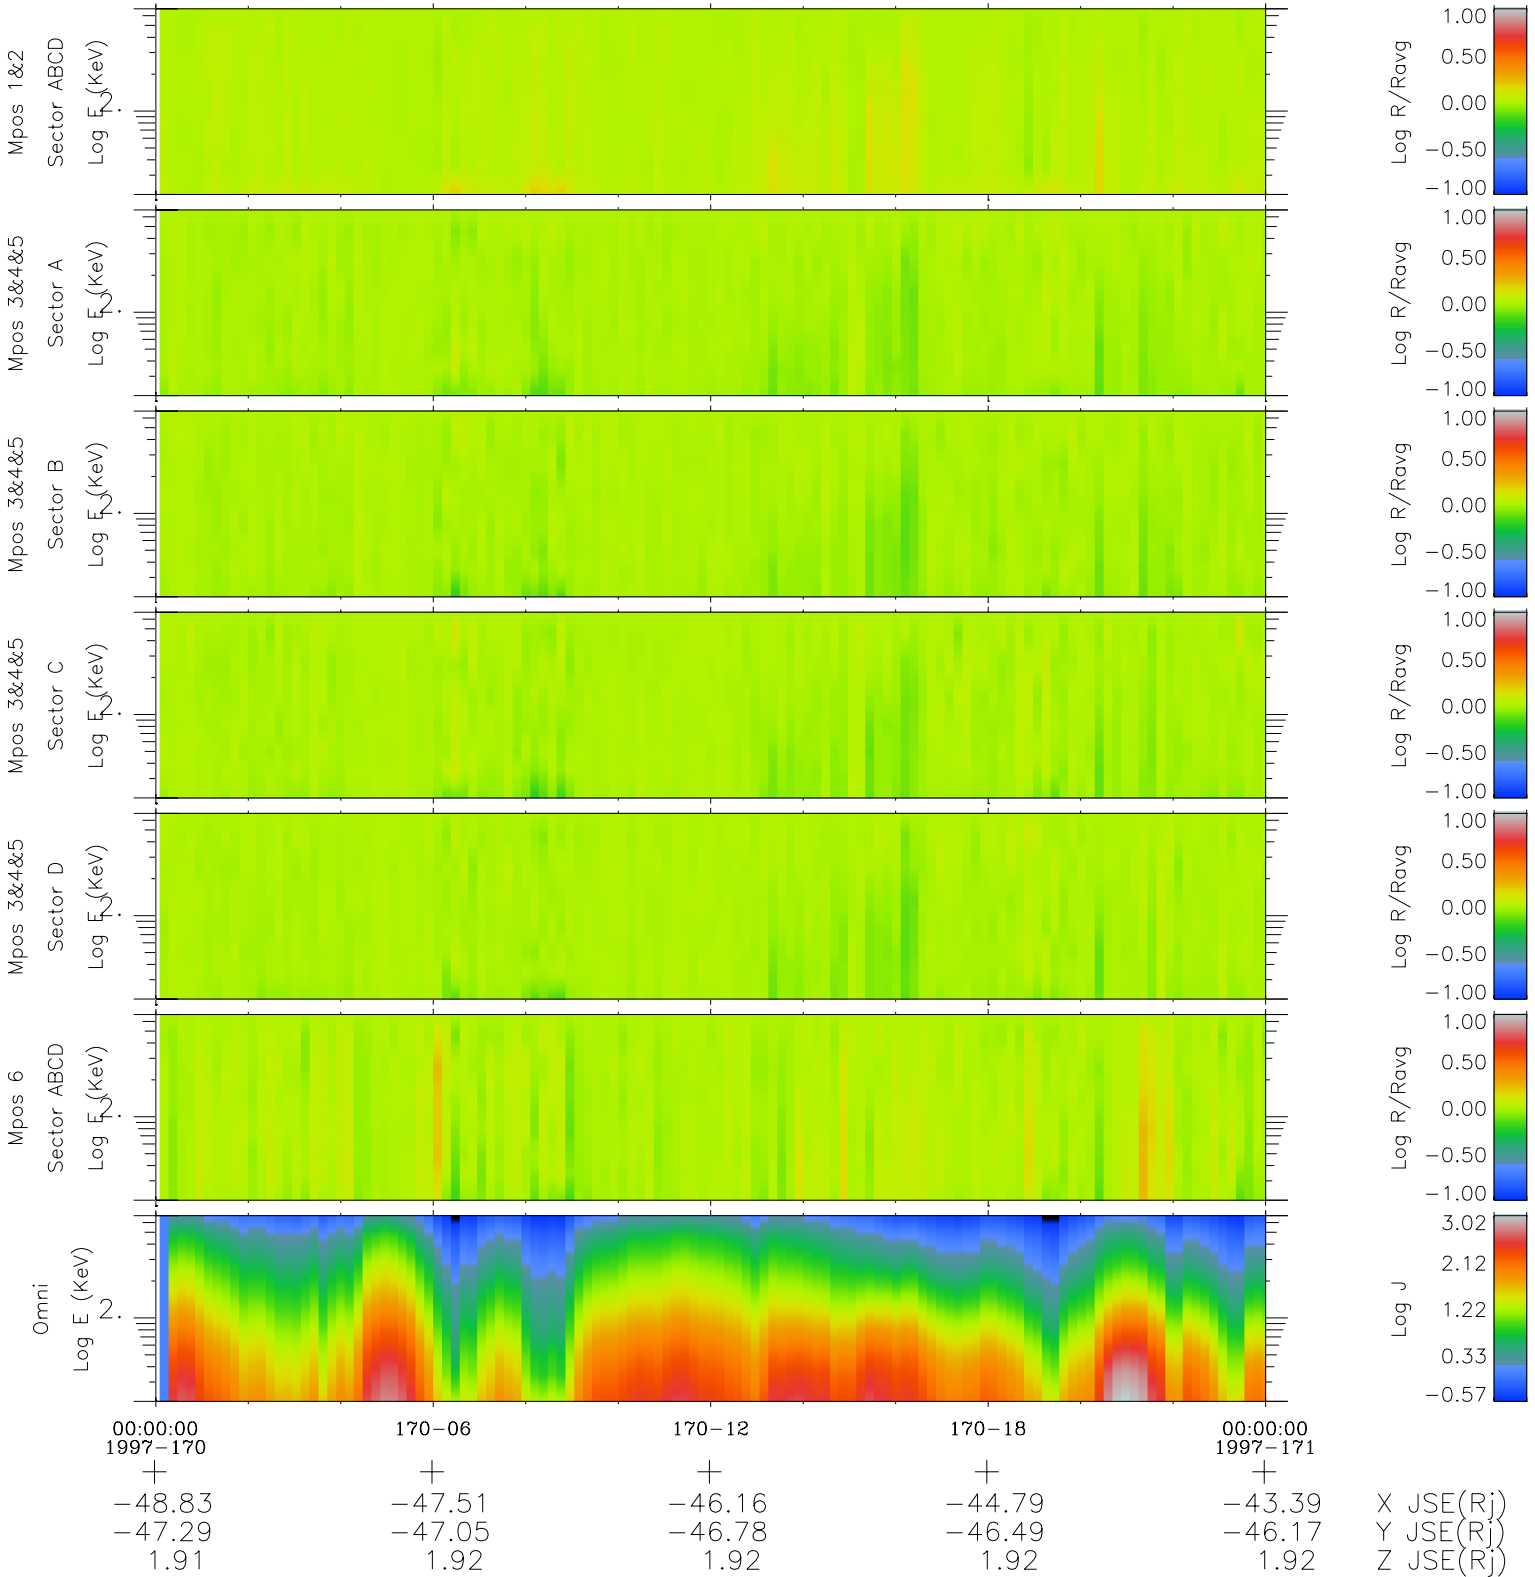

Galileo EPD Real Time R6 Electrons Spectra 97170

Software Version: RTSPEC_R6 V 1.20
 Data Production: 06-03-00
 Plot Production: Sat Sep 15 11:43:20 2001
 Color File: wondr3
 Geofactor File: 1.1

- ◇ = Jupiter look direction
- = Corotation look direction