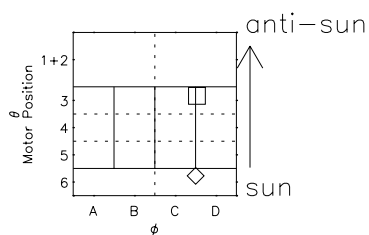

Galileo EPD Real Time R6 Ions Spectra 97170

Software Version: RTSPEC_R6 V 1.20
 Data Production: 06-03-00
 Plot Production: Sat Sep 15 11:43:13 2001
 Color File: wondr3
 Geofactor File: 1.1

- ◇ = Jupiter look direction
- = Corotation look direction