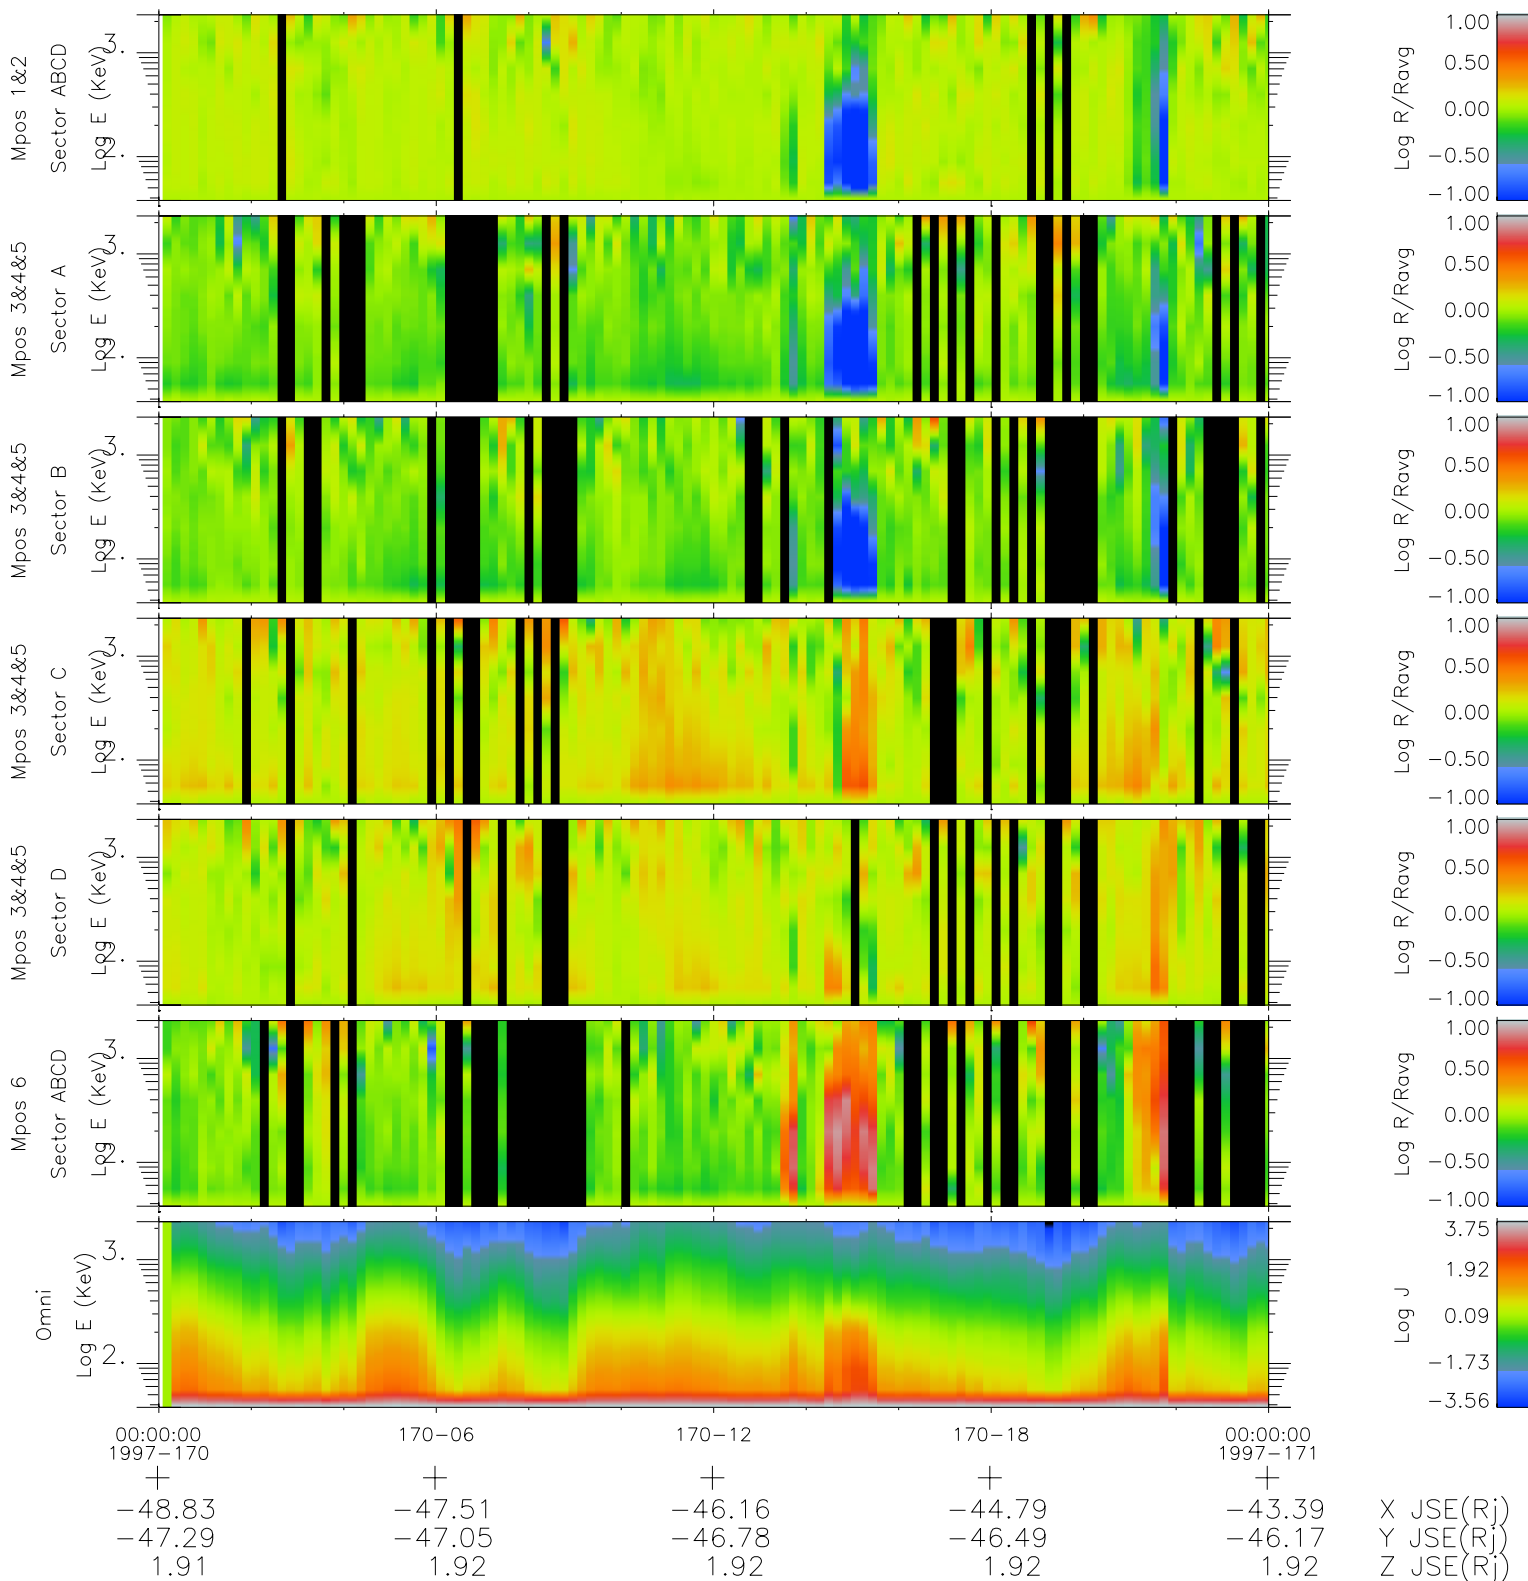

Galileo EPD Real Time R6 Ions Spectra 97170

Software Version: RTSPEC_R6 V 1.20
 Data Production: 06-03-00
 Plot Production: Sat Sep 15 11:43:13 2001
 Color File: wondr3
 Geofactor File: 1.1

- ◇ = Jupiter look direction
- = Corotation look direction