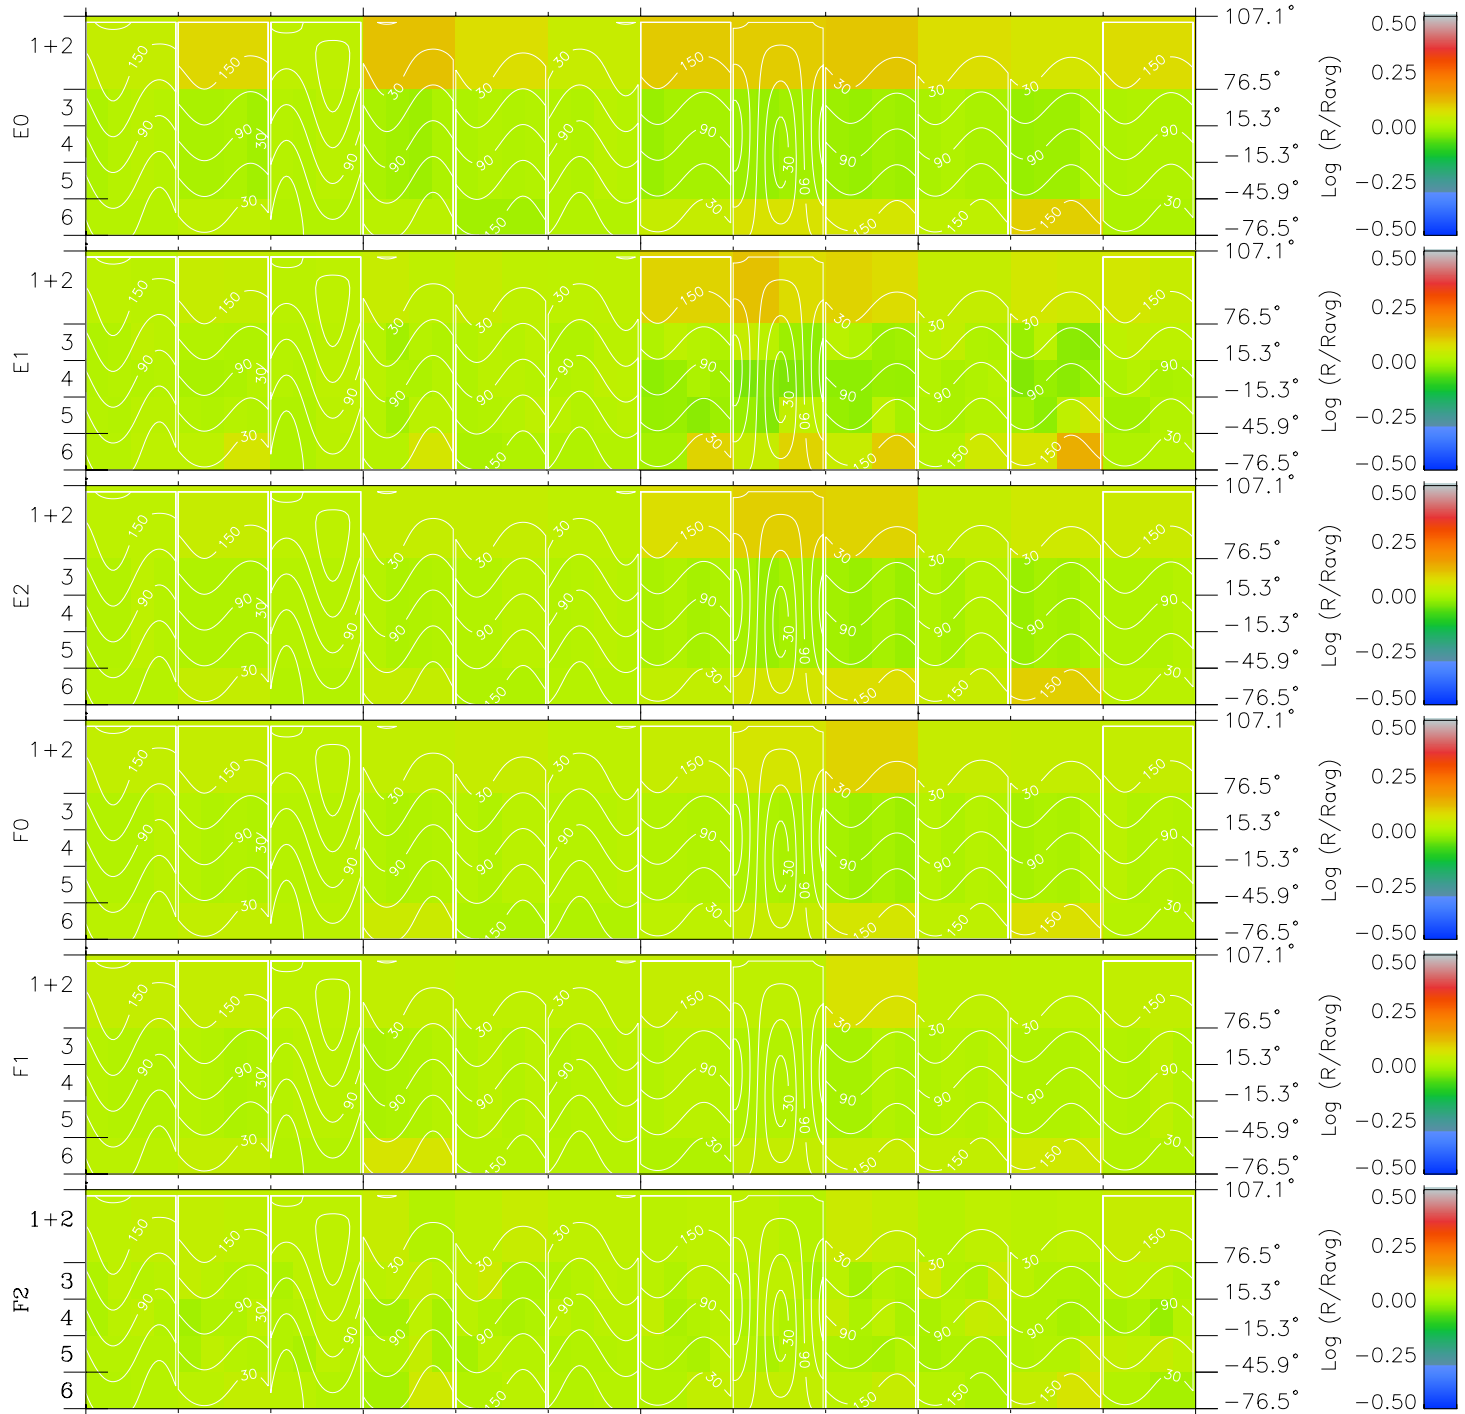

Galileo EPD Real Time All-Sky Anisotropies 97170

Software Version: RTSKY_MEAN V 1.20
 Data Production: 06-03-00
 Plot Production: Sat Sep 15 11:43:41 2001
 Color File: wondr3
 Geofactor File: 1.1

| 00:00:00 1997-170 | 170-06 | 170-12 | 170-18 | 00:00:00 1997-171 | X JSE(R _j) |
|----------------------|--------|--------|--------|----------------------|------------------------|
| + | + | + | + | + | |
| -48.83 | -47.51 | -46.16 | -44.79 | -43.39 | Y JSE(R _j) |
| -47.29 | -47.05 | -46.78 | -46.49 | -46.17 | Z JSE(R _j) |
| 1.91 | 1.92 | 1.92 | 1.92 | 1.92 | |

- ◇ = Jupiter look direction
- = Corotation look direction