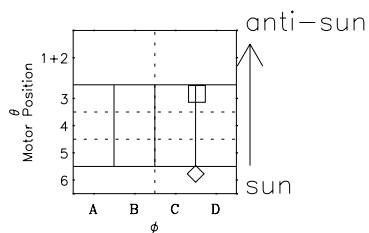

# Galileo EPD Real-Time Omni 97170

Software Version: RTLINE\_OMNI V 1.20  
Data Production: 06-03-00  
Plot Production: Sat Sep 15 11:45:32 2001

◇ = Jupiter look direction  
□ = Corotation look direction