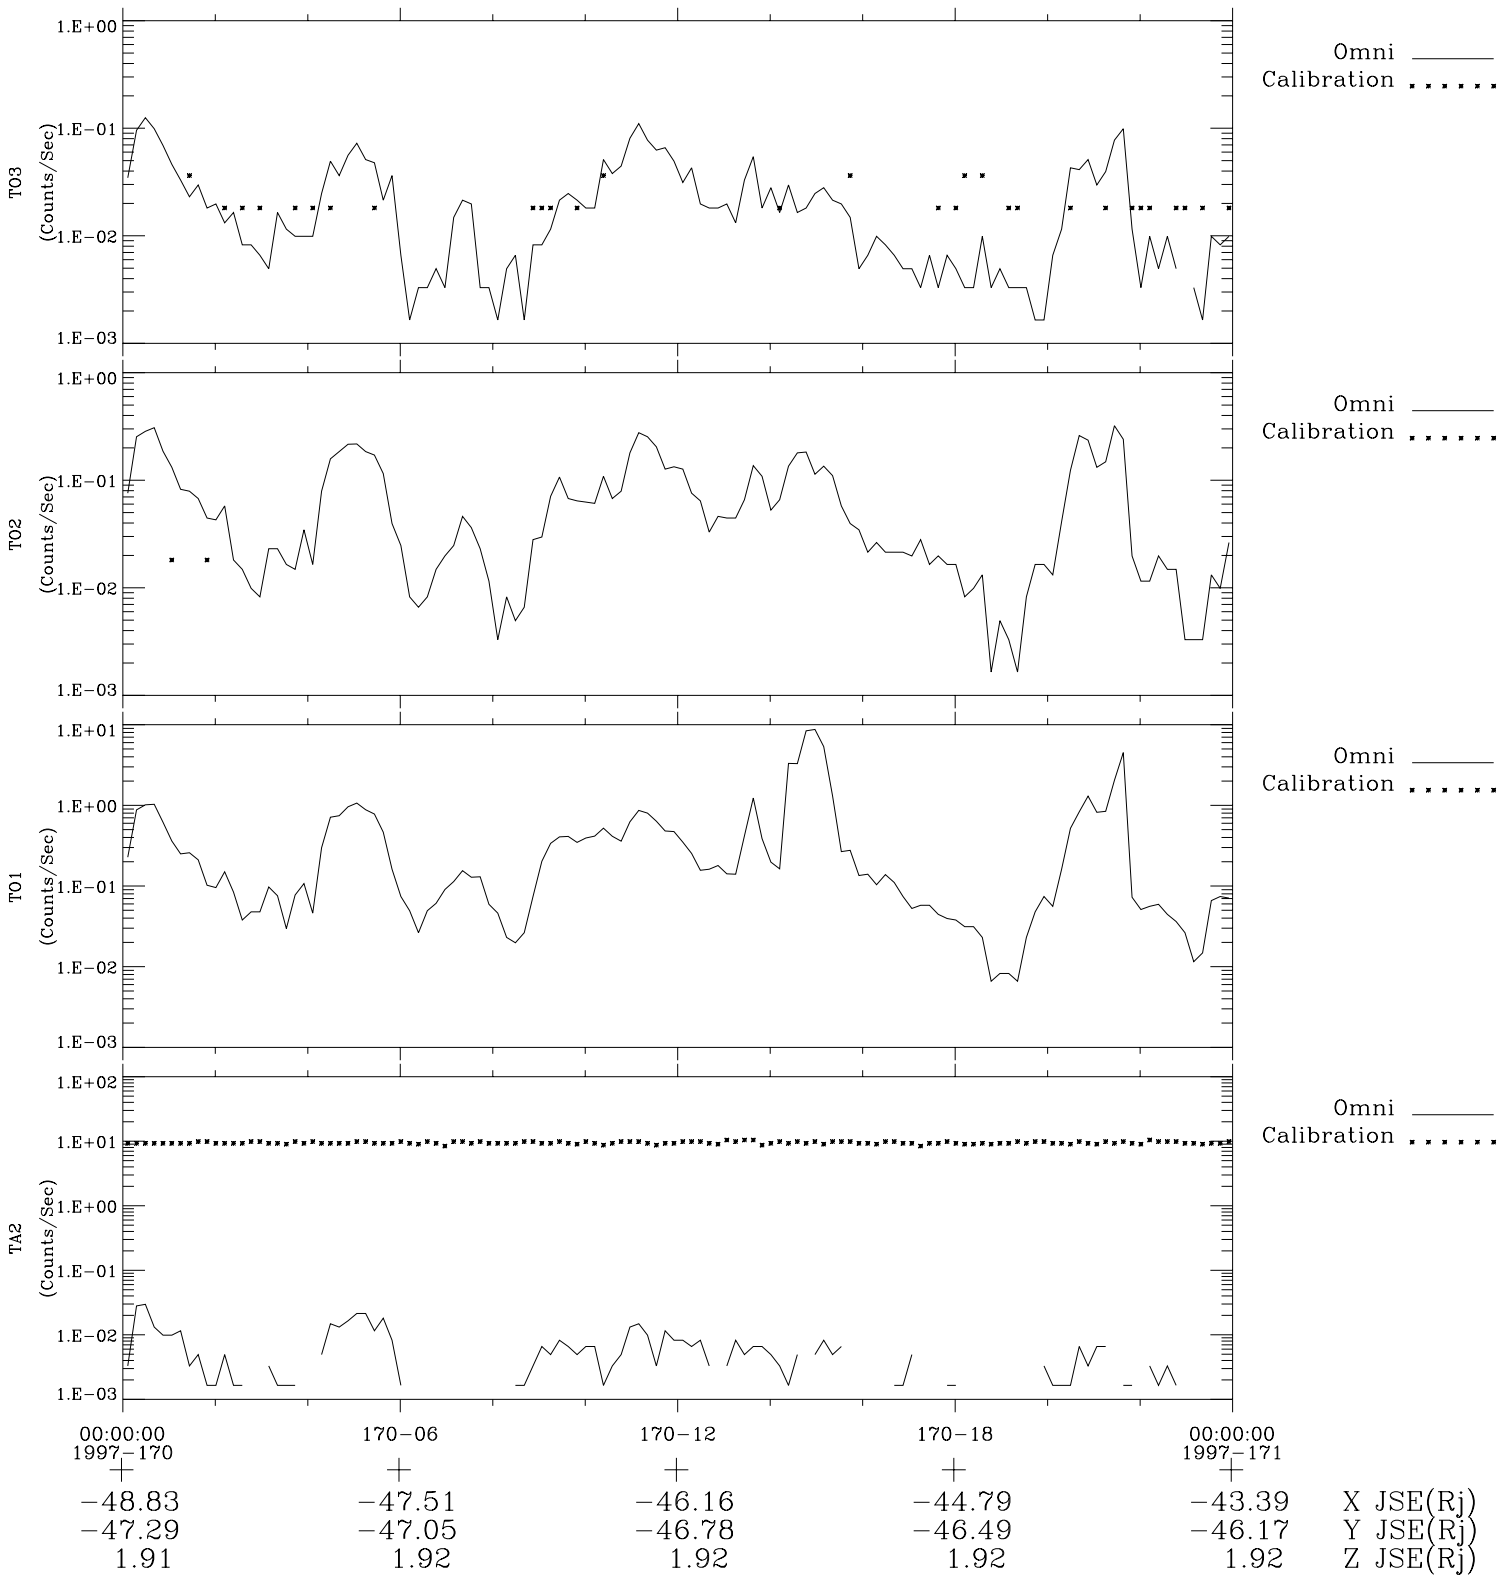

Galileo EPD Real-Time Omni 97170

Software Version: RTLINE_OMNI V 1.20
Data Production: 06-03-00
Plot Production: Sat Sep 15 11:45:31 2001

- ◇ = Jupiter look direction
- = Corotation look direction