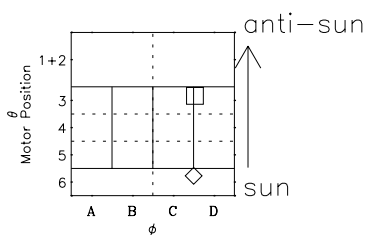

Galileo EPD Real-Time Omni 97170

Software Version: RTLINE_OMNI V 1.20
Data Production: 06-03-00
Plot Production: Sat Sep 15 11:45:31 2001

- ◇ = Jupiter look direction
- = Corotation look direction