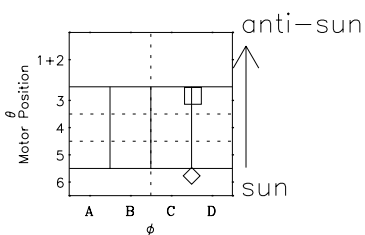

Galileo EPD Real-Time Omni 97170

Software Version: RTLINE_OMNI V 1.20
Data Production: 06-03-00
Plot Production: Sat Sep 15 11:45:31 2001

◇ = Jupiter look direction
□ = Corotation look direction