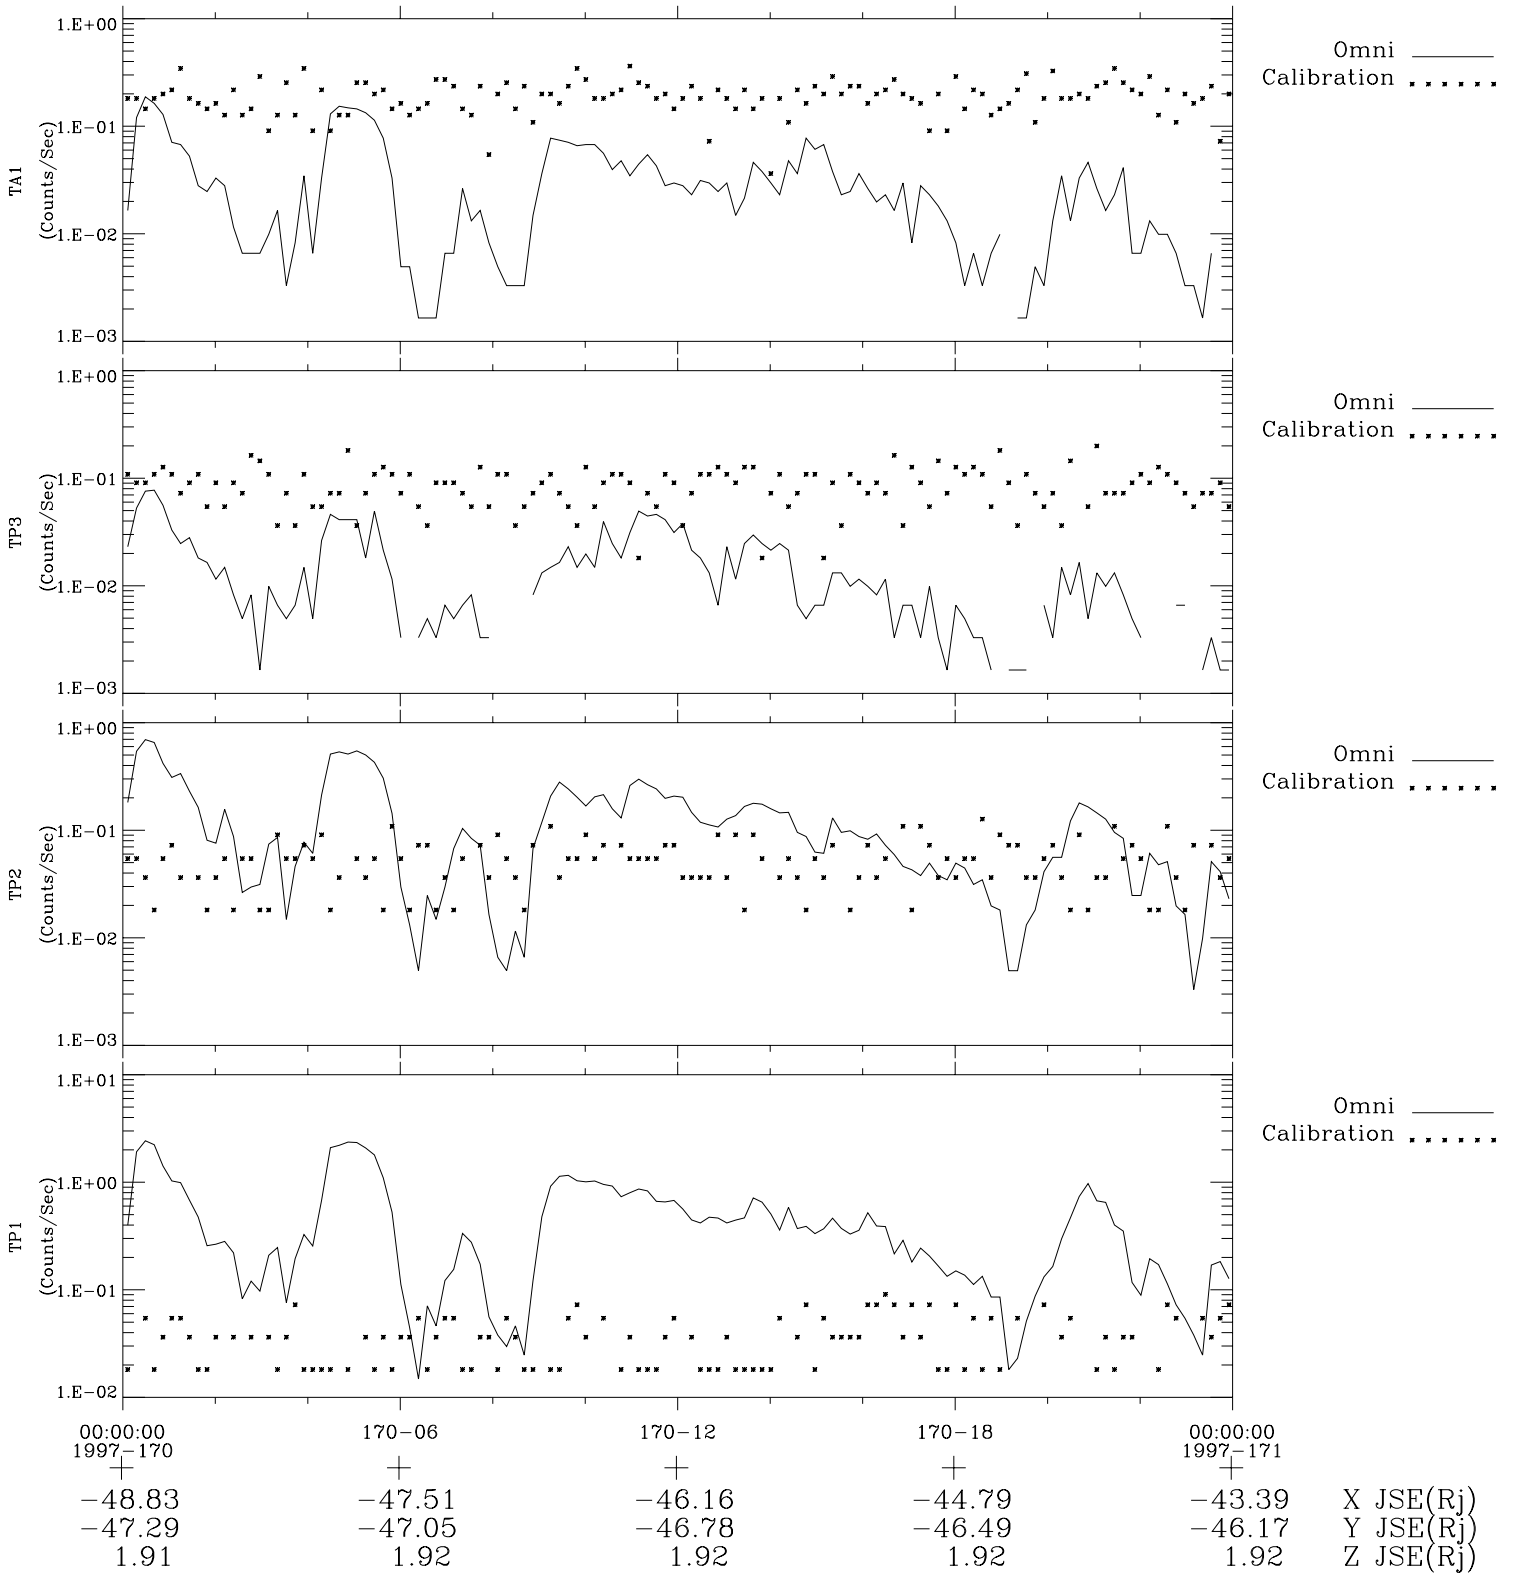

Galileo EPD Real-Time Omni 97170

Software Version: RTLINE_OMNI V 1.20
Data Production: 06-03-00
Plot Production: Sat Sep 15 11:45:31 2001

◇ = Jupiter look direction
□ = Corotation look direction