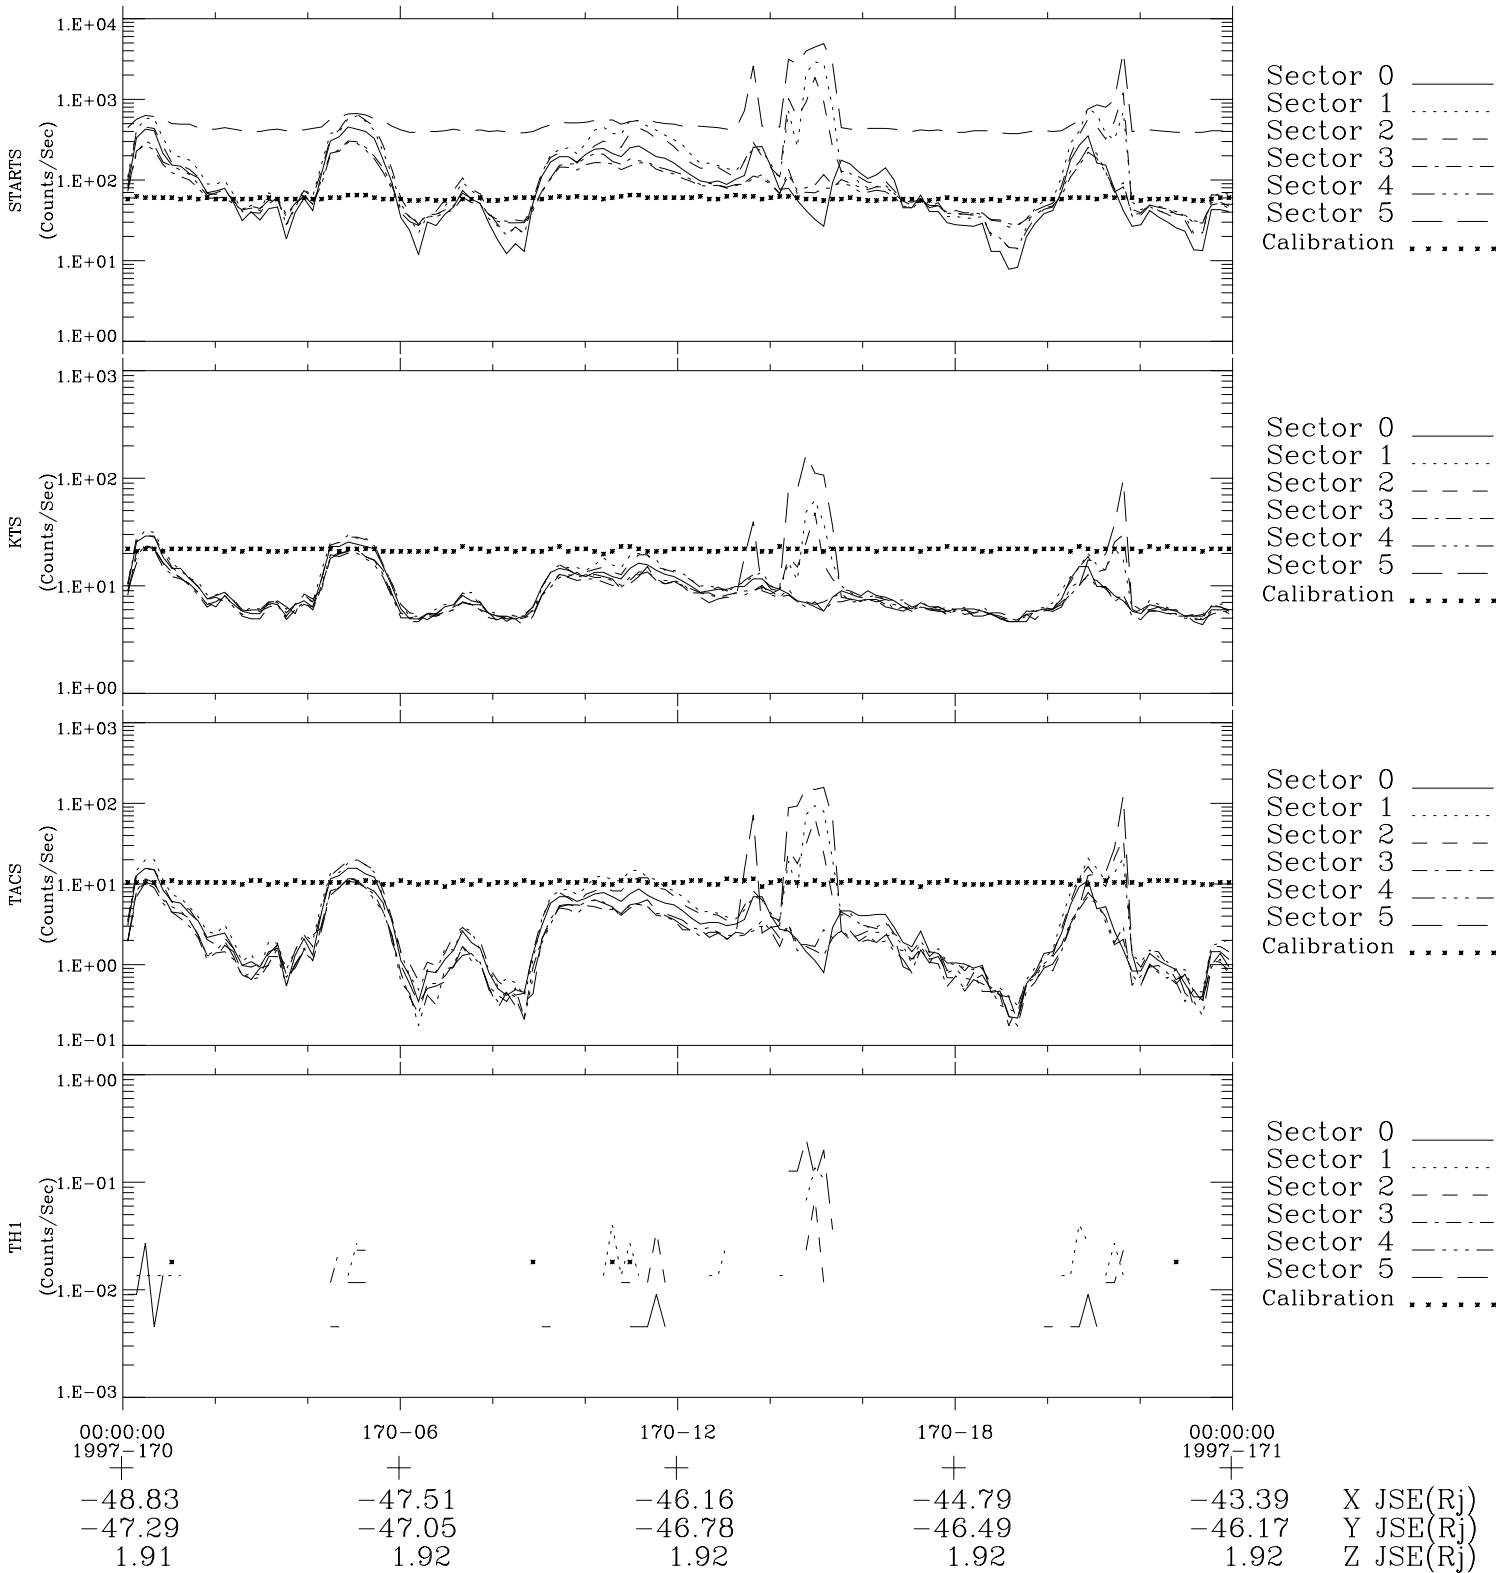

Galileo EPD Real-Time Six-Sector 97170

Software Version: RTLINE_R6 V 1.20
Data Production: 06-03-00
Plot Production: Sat Sep 15 11:45:40 2001

◇ = Jupiter look direction
□ = Corotation look direction