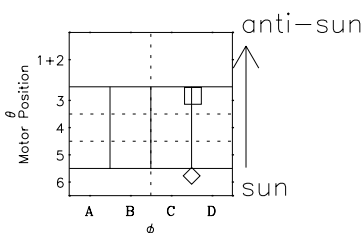

Galileo EPD Real-Time Six-Sector 97170

Software Version: RTLINE_R6 V 1.20
Data Production: 06-03-00
Plot Production: Sat Sep 15 11:45:40 2001

◇ = Jupiter look direction
□ = Corotation look direction