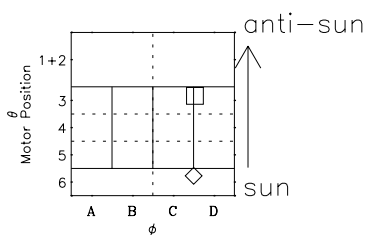

Galileo EPD Real-Time Six-Sector 97170

Software Version: RTLINE_R6 V 1.20
Data Production: 06-03-00
Plot Production: Sat Sep 15 11:45:39 2001

◇ = Jupiter look direction
□ = Corotation look direction