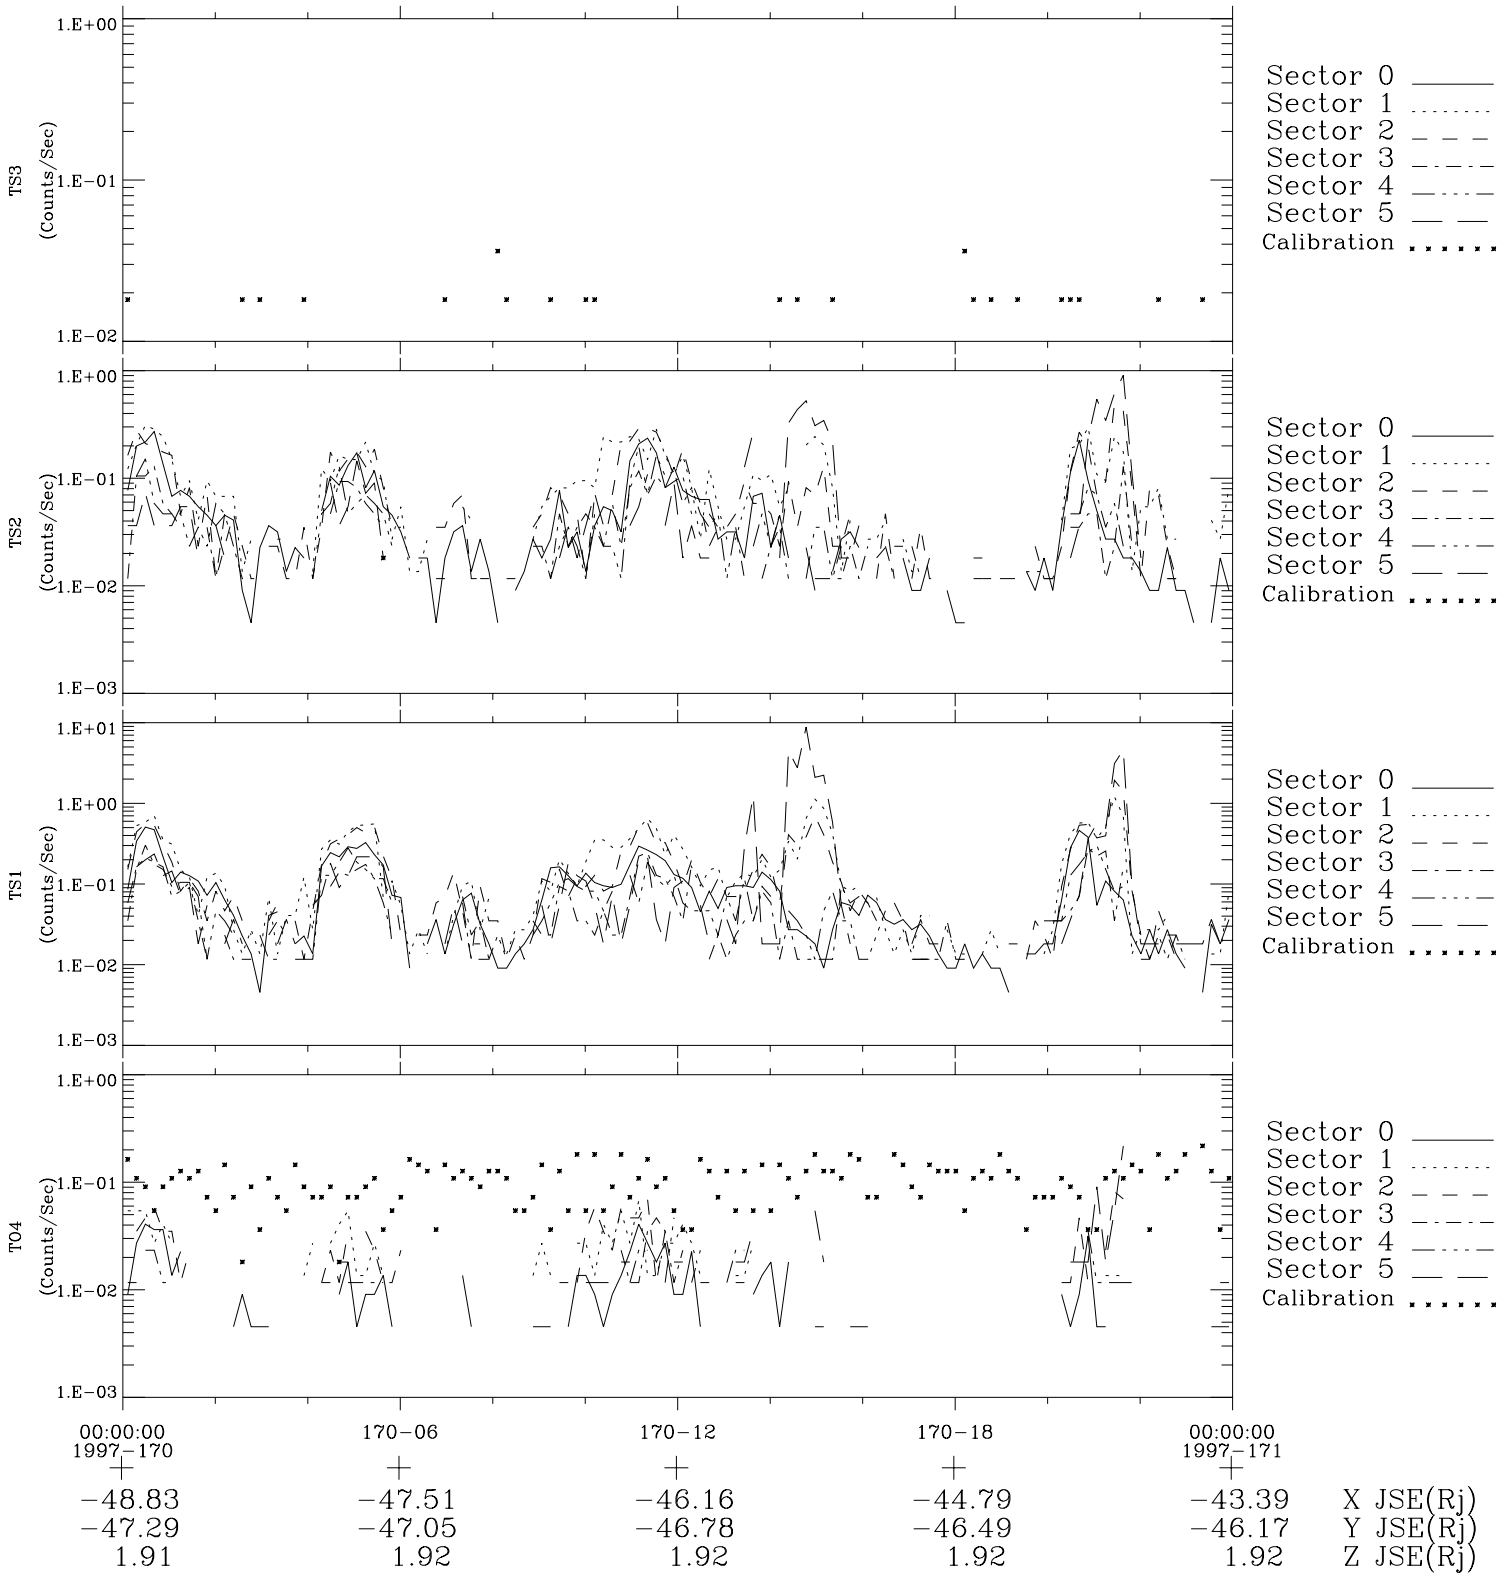

Galileo EPD Real-Time Six-Sector 97170

Software Version: RTLINE_R6 V 1.20
Data Production: 06-03-00
Plot Production: Sat Sep 15 11:45:39 2001

◇ = Jupiter look direction
□ = Corotation look direction