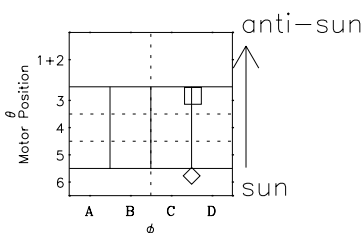

Galileo EPD Real-Time Six-Sector 97170

Software Version: RTLINE_R6 V 1.20
Data Production: 06-03-00
Plot Production: Sat Sep 15 11:45:38 2001

◇ = Jupiter look direction
□ = Corotation look direction