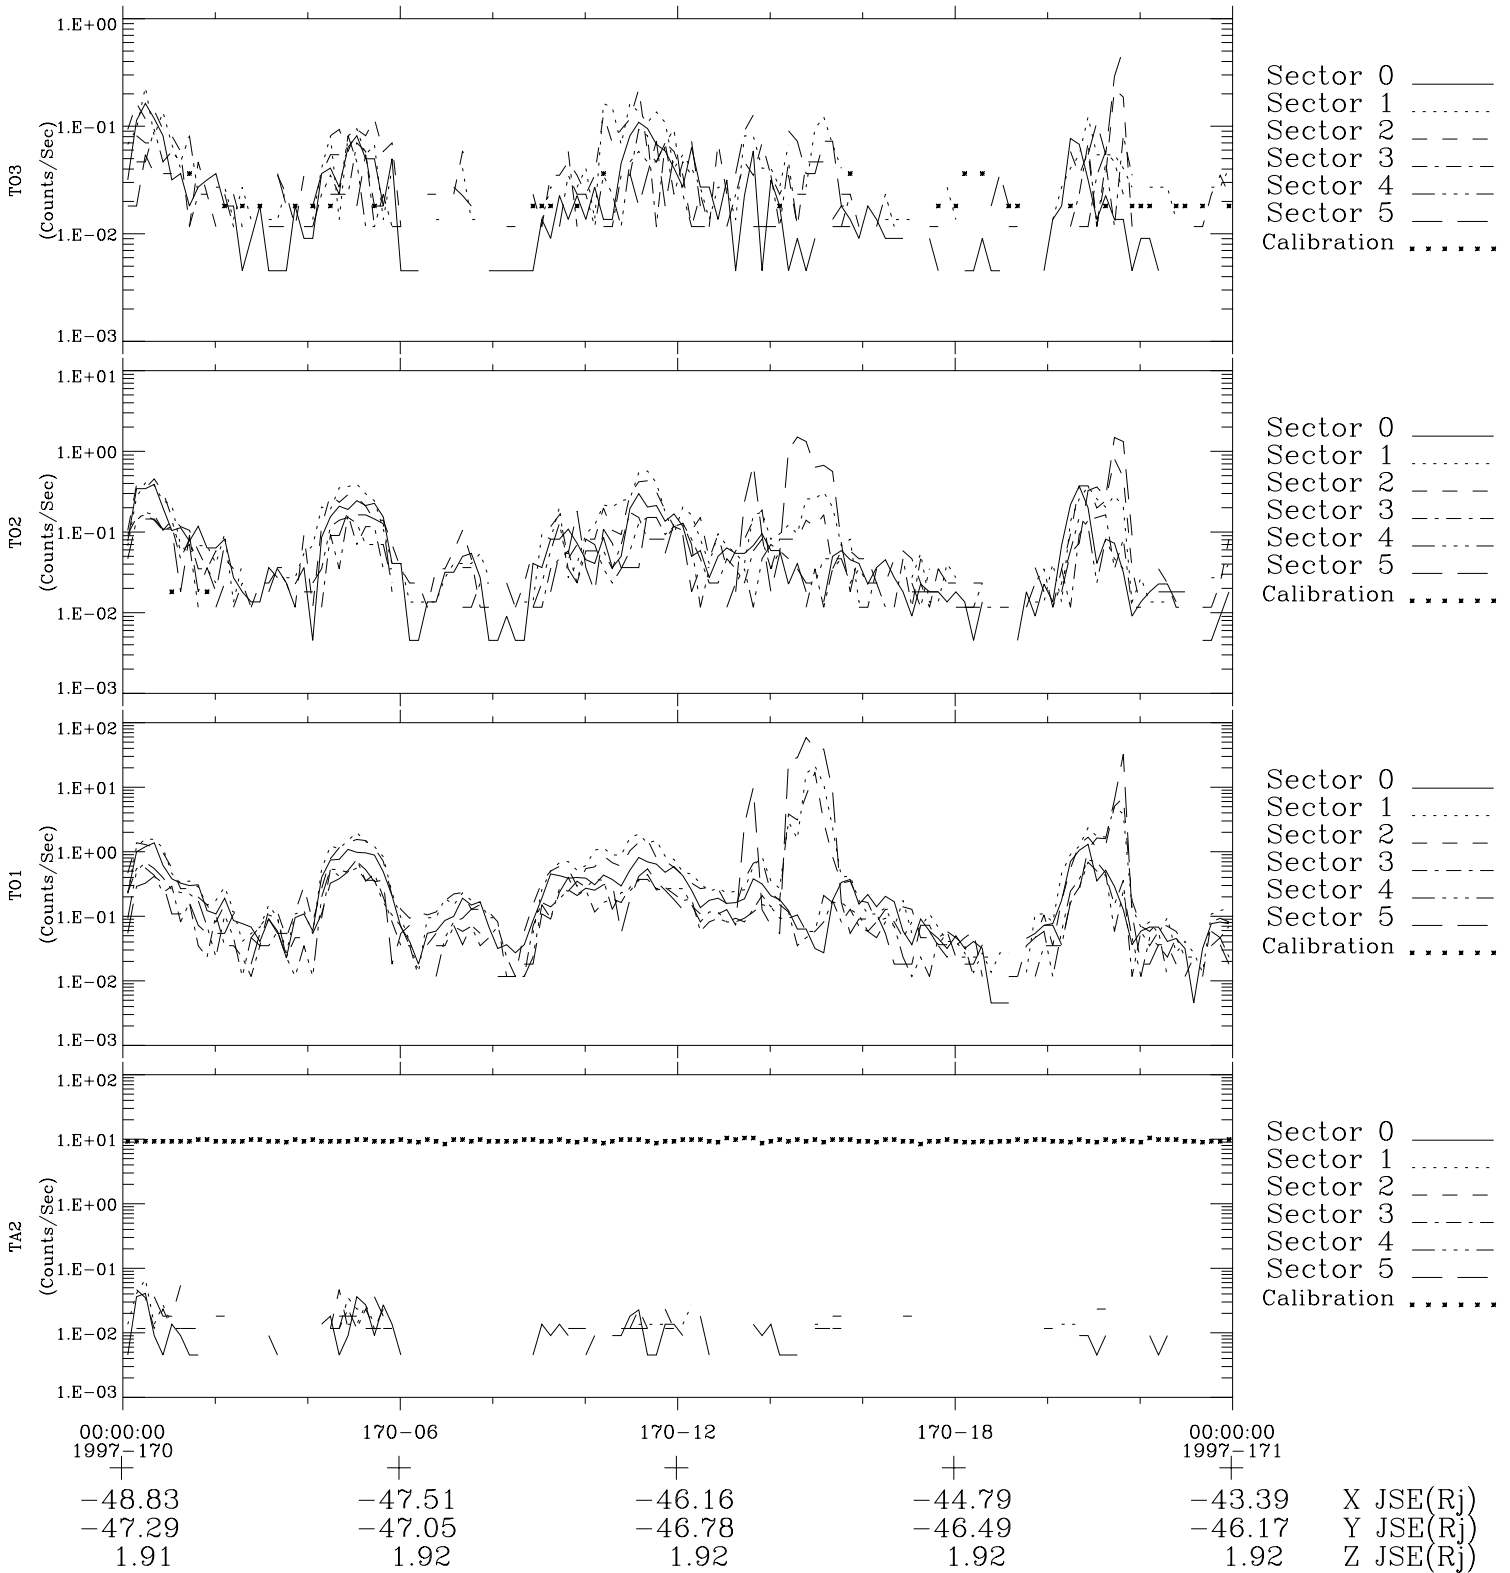

Galileo EPD Real-Time Six-Sector 97170

Software Version: RTLINE_R6 V 1.20
Data Production: 06-03-00
Plot Production: Sat Sep 15 11:45:38 2001

◇ = Jupiter look direction
□ = Corotation look direction