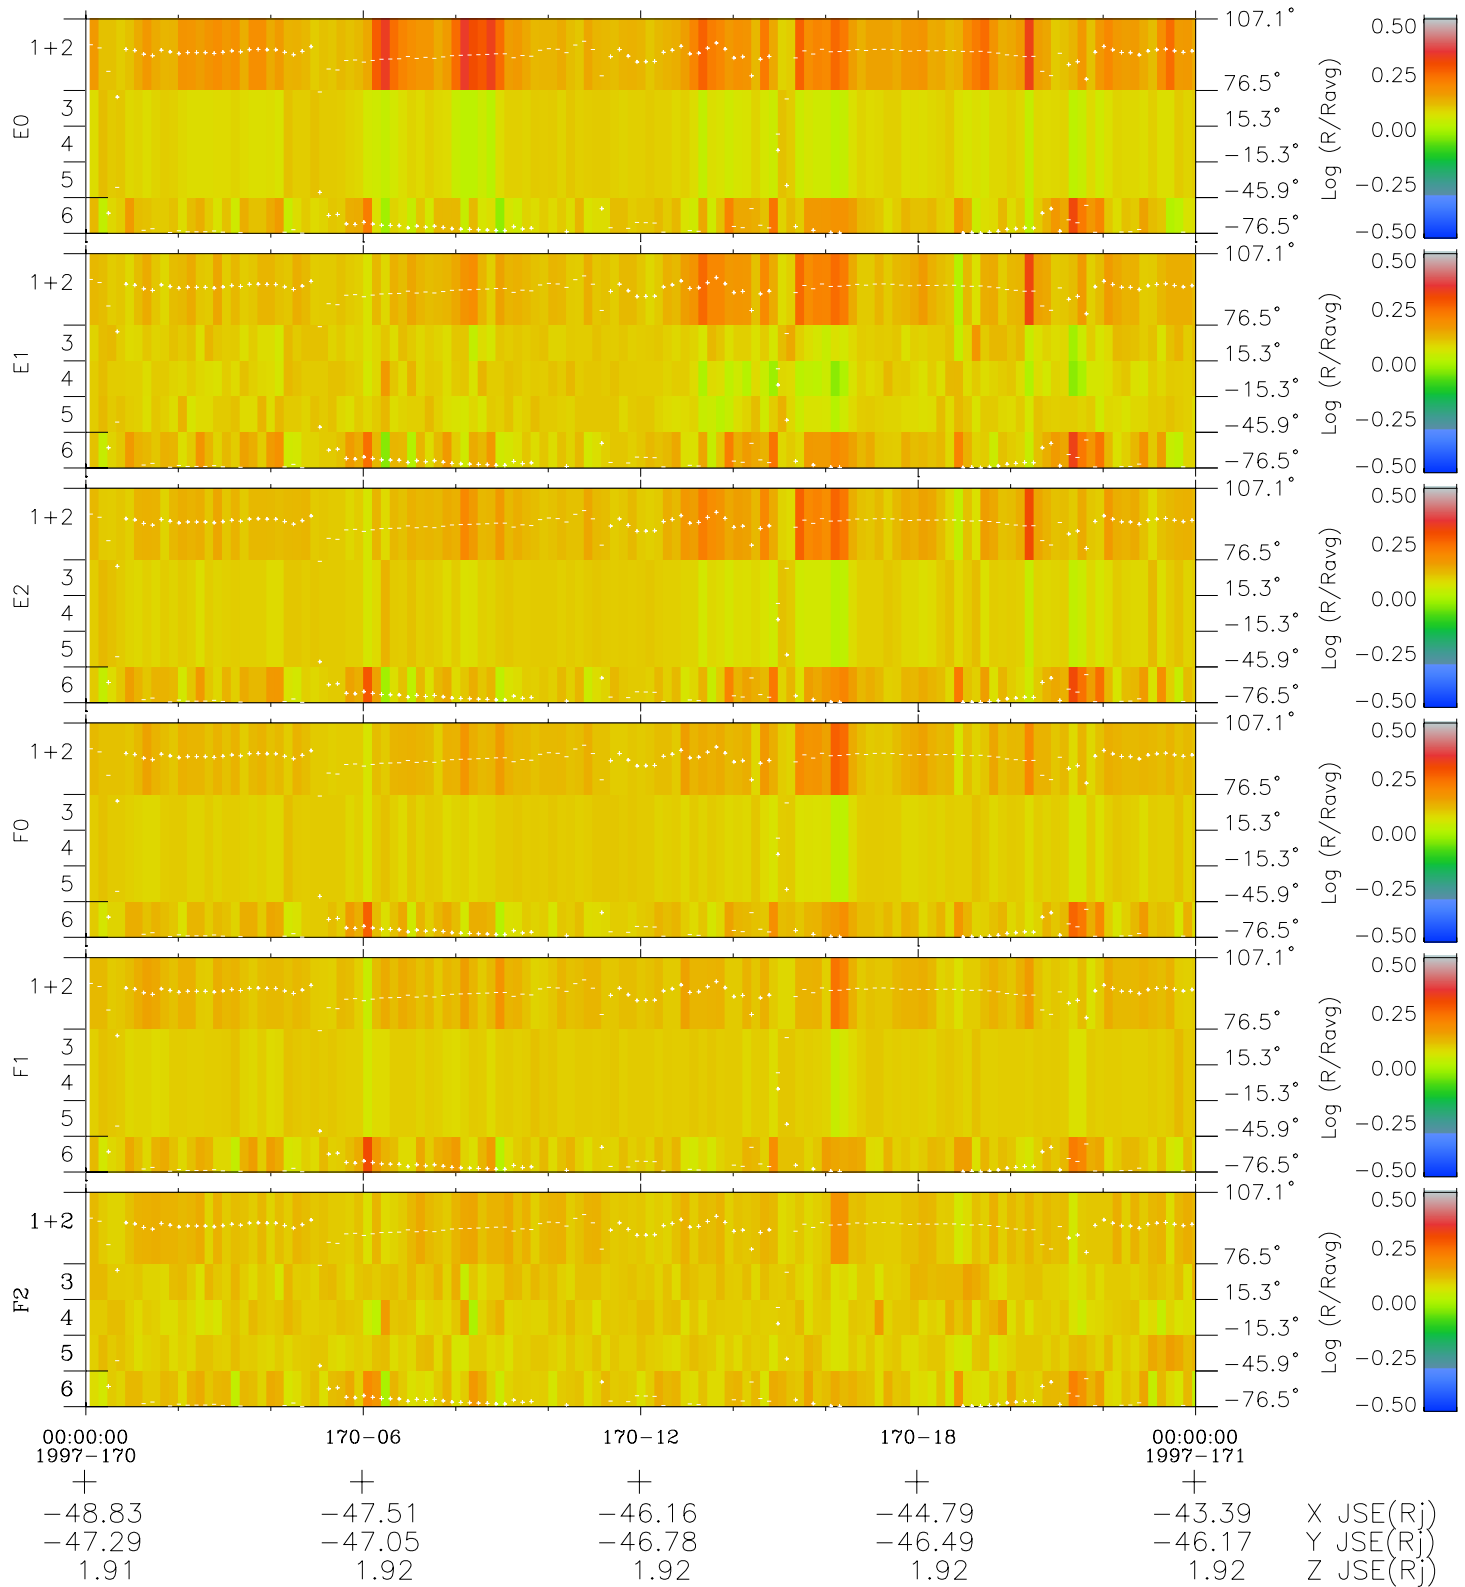

Galileo EPD Real Elevation Anisotropies 97170

Software Version: RTELEV_MEAN V 1.20
 Data Production: 06-03-00
 Plot Production: Sat Sep 15 11:44:25 2001
 Color File: wondr3
 Geofactor File: 1.1

◇ = Jupiter look direction
 □ = Corotation look direction