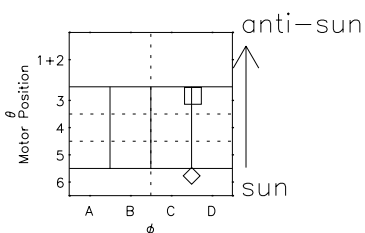

Galileo EPD Real Elevation Anisotropies 97170

Software Version: RTELEV_MEAN V 1.20
 Data Production: 06-03-00
 Plot Production: Sat Sep 15 11:44:25 2001
 Color File: wondr3
 Geofactor File: 1.1

◇ = Jupiter look direction
 □ = Corotation look direction