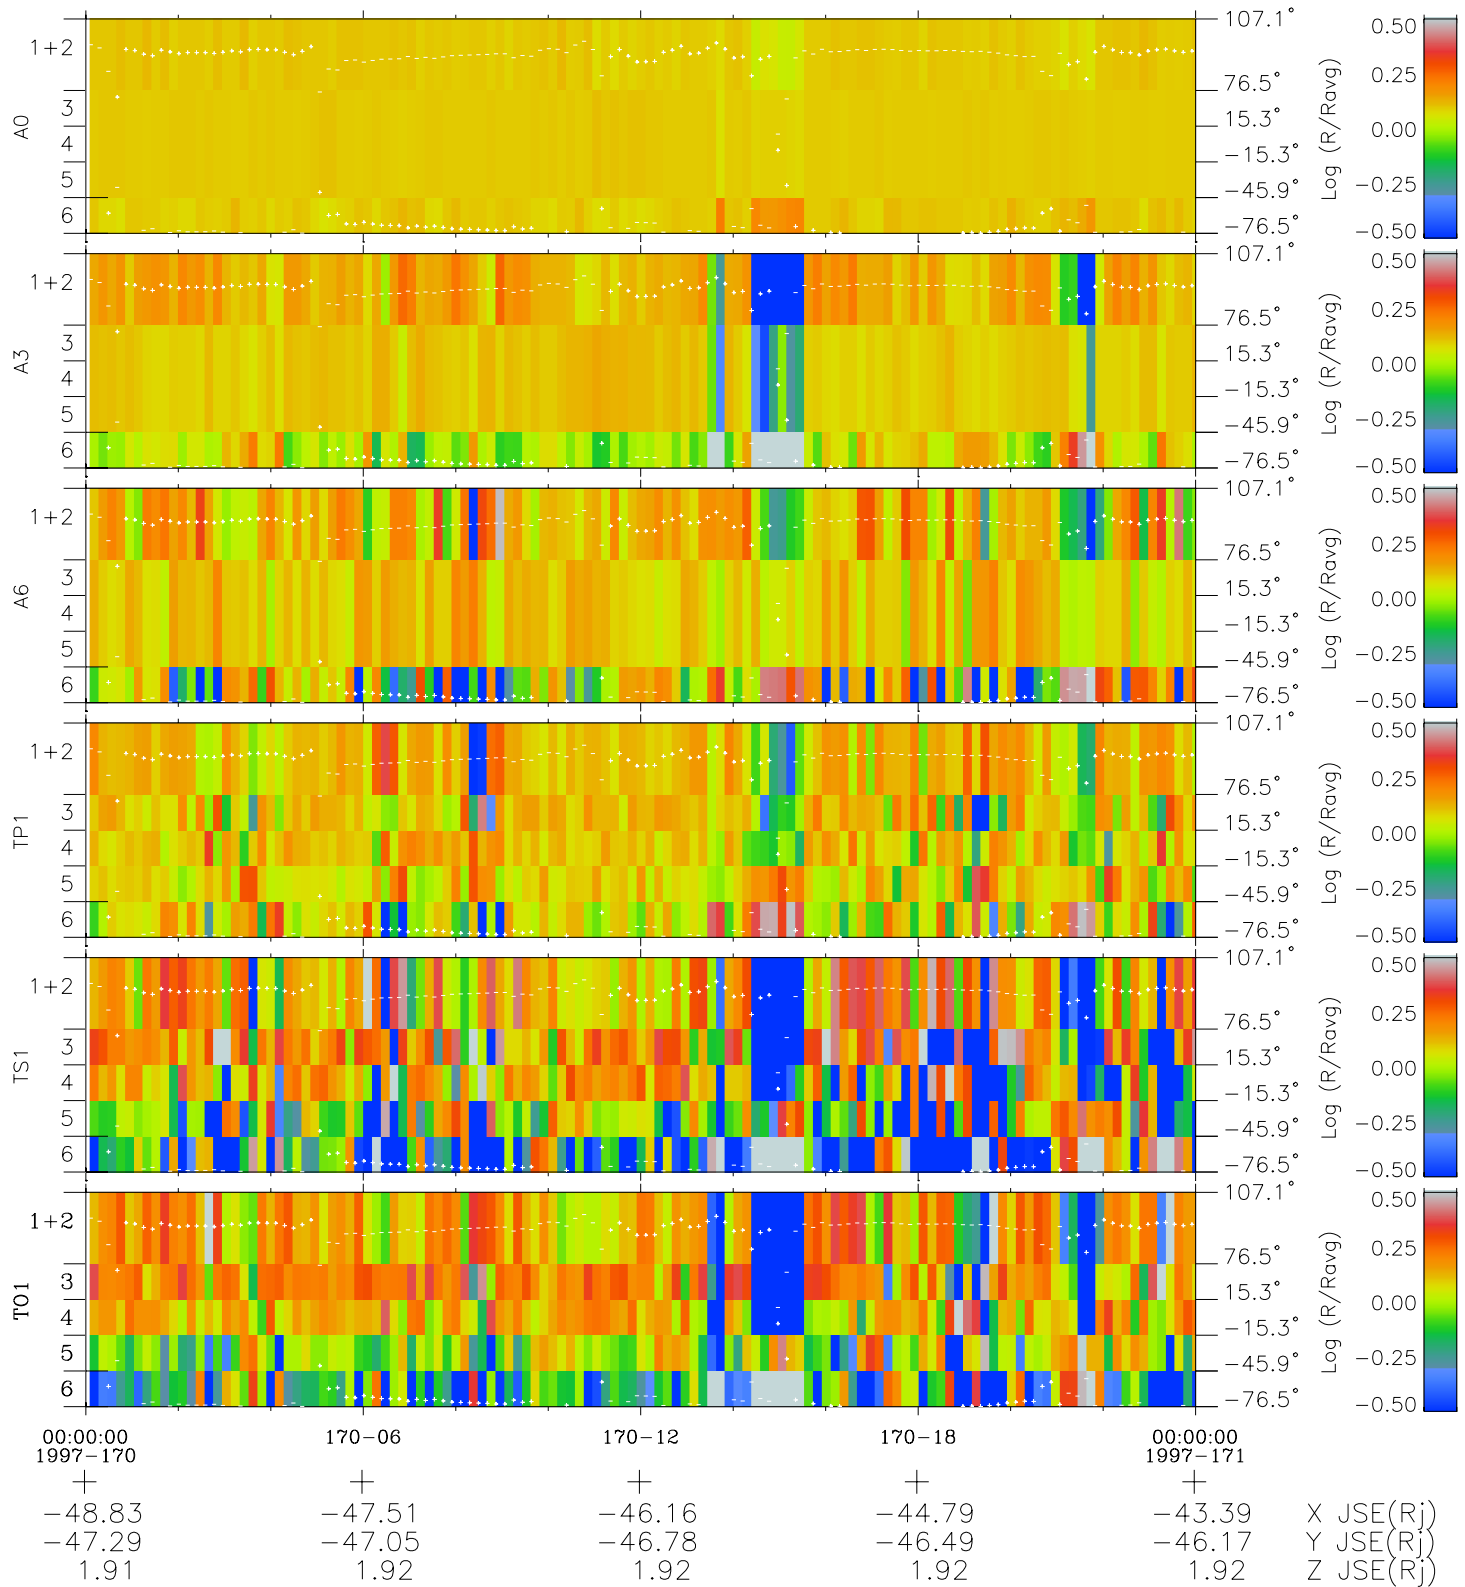

Galileo EPD Real Elevation Anisotropies 97170

Software Version: RTELEV_MEAN V 1.20
Data Production: 06-03-00
Plot Production: Sat Sep 15 11:44:18 2001
Color File: wondr3
Geofactor File: 1.1

- \diamond = Jupiter look direction
- \square = Corotation look direction