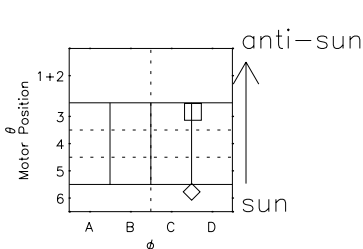

Galileo EPD Real Elevation Anisotropies 97170

Software Version: RTELEV_MEAN V 1.20
Data Production: 06-03-00
Plot Production: Sat Sep 15 11:44:18 2001
Color File: wondr3
Geofactor File: 1.1

- \diamond = Jupiter look direction
- \square = Corotation look direction