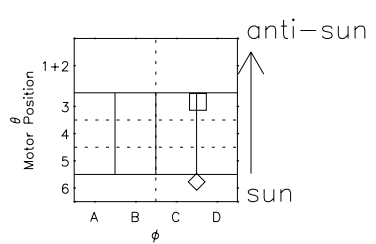

Galileo EPD Real Time Azimuth Anisotropies 97170

Software Version: RTAZIM_MEAN V 1.20
 Data Production: 06-03-00
 Plot Production: Sat Sep 15 11:45:01 2001
 Color File: wondr3
 Geofactor File: 1.1

◇ = Jupiter look direction
 □ = Corotation look direction