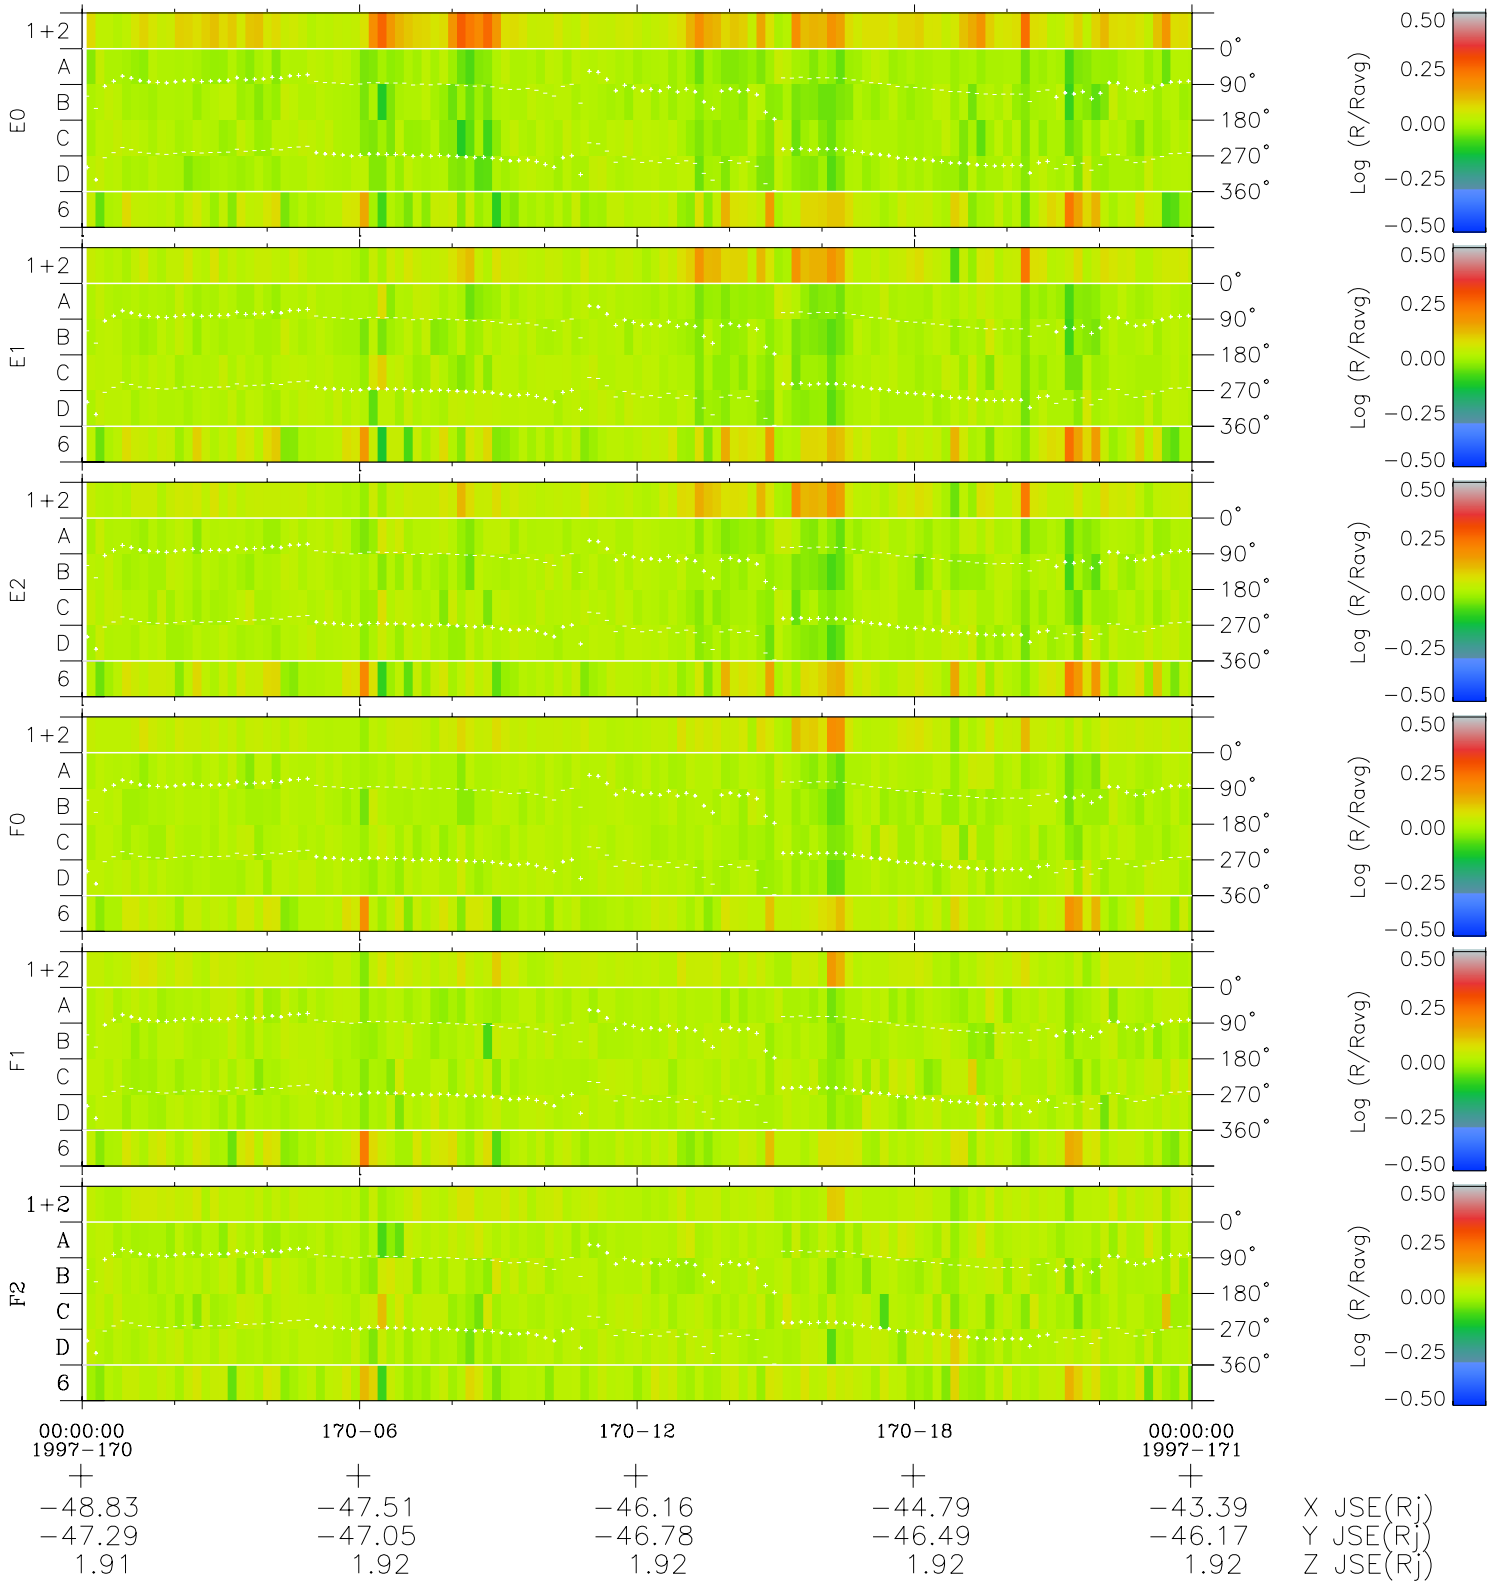

Galileo EPD Real Time Azimuth Anisotropies 97170

Software Version: RTAZIM_MEAN V 1.20
 Data Production: 06-03-00
 Plot Production: Sat Sep 15 11:45:01 2001
 Color File: wondr3
 Geofactor File: 1.1

◇ = Jupiter look direction
 □ = Corotation look direction