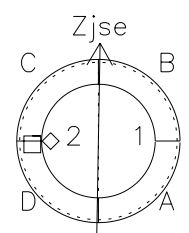

Galileo EPD Real Time Azimuth Anisotropies 97170

Software Version: RTAZIM_MEAN V 1.20
 Data Production: 06-03-00
 Plot Production: Sat Sep 15 11:45:01 2001
 Color File: wondr3
 Geofactor File: 1.1

◇ = Jupiter look direction
 □ = Corotation look direction