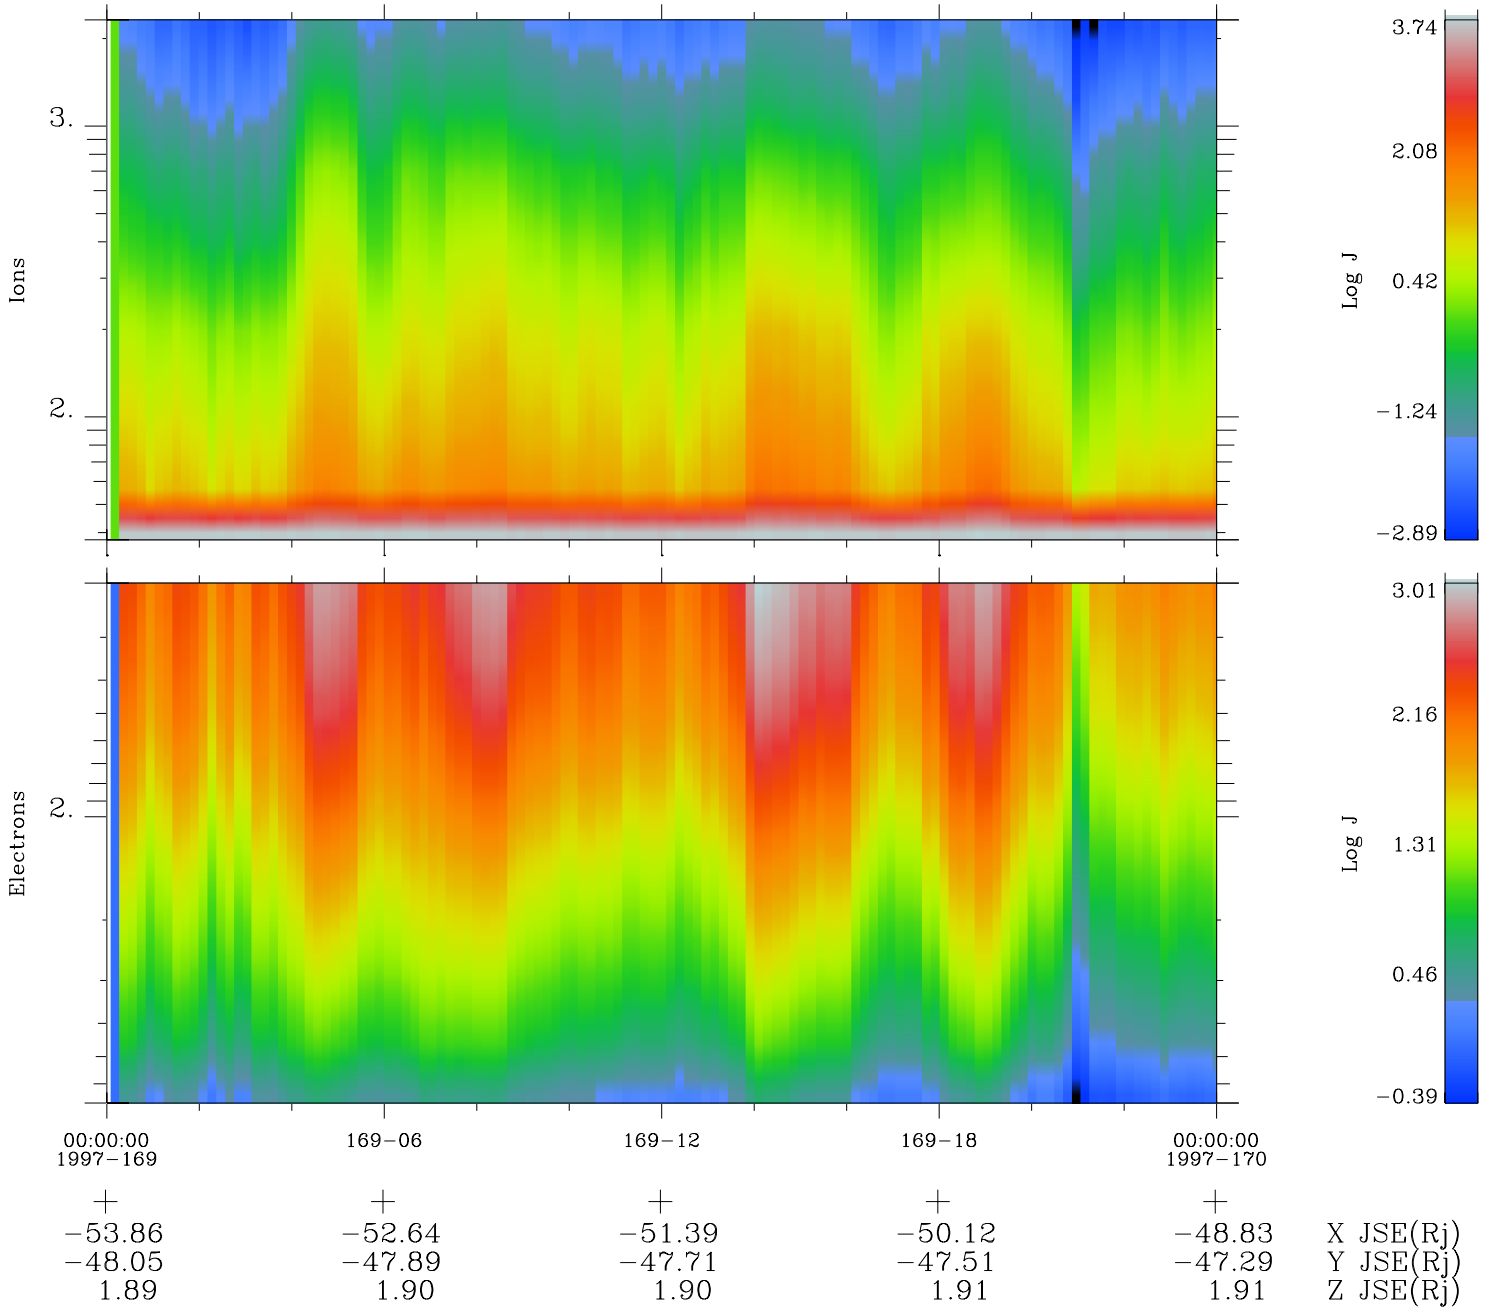

# Galileo EPD Real Time Omni Spectrum 97169

Software Version: RTSPEC\_OMNI V 1.20  
 Data Production: 06-03-00  
 Plot Production: Sat Sep 15 11:35:16 2001  
 Color File: wondr3  
 Geofactor File: 1.1

◇ = Jupiter look direction  
 □ = Corotation look direction