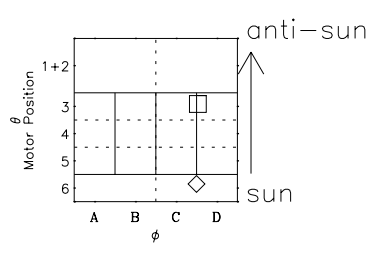

# Galileo EPD Real Time Omni Spectrum 97169

Software Version: RTSPEC\_OMNI V 1.20  
 Data Production: 06-03-00  
 Plot Production: Sat Sep 15 11:35:16 2001  
 Color File: wondr3  
 Geofactor File: 1.1

◇ = Jupiter look direction  
 □ = Corotation look direction