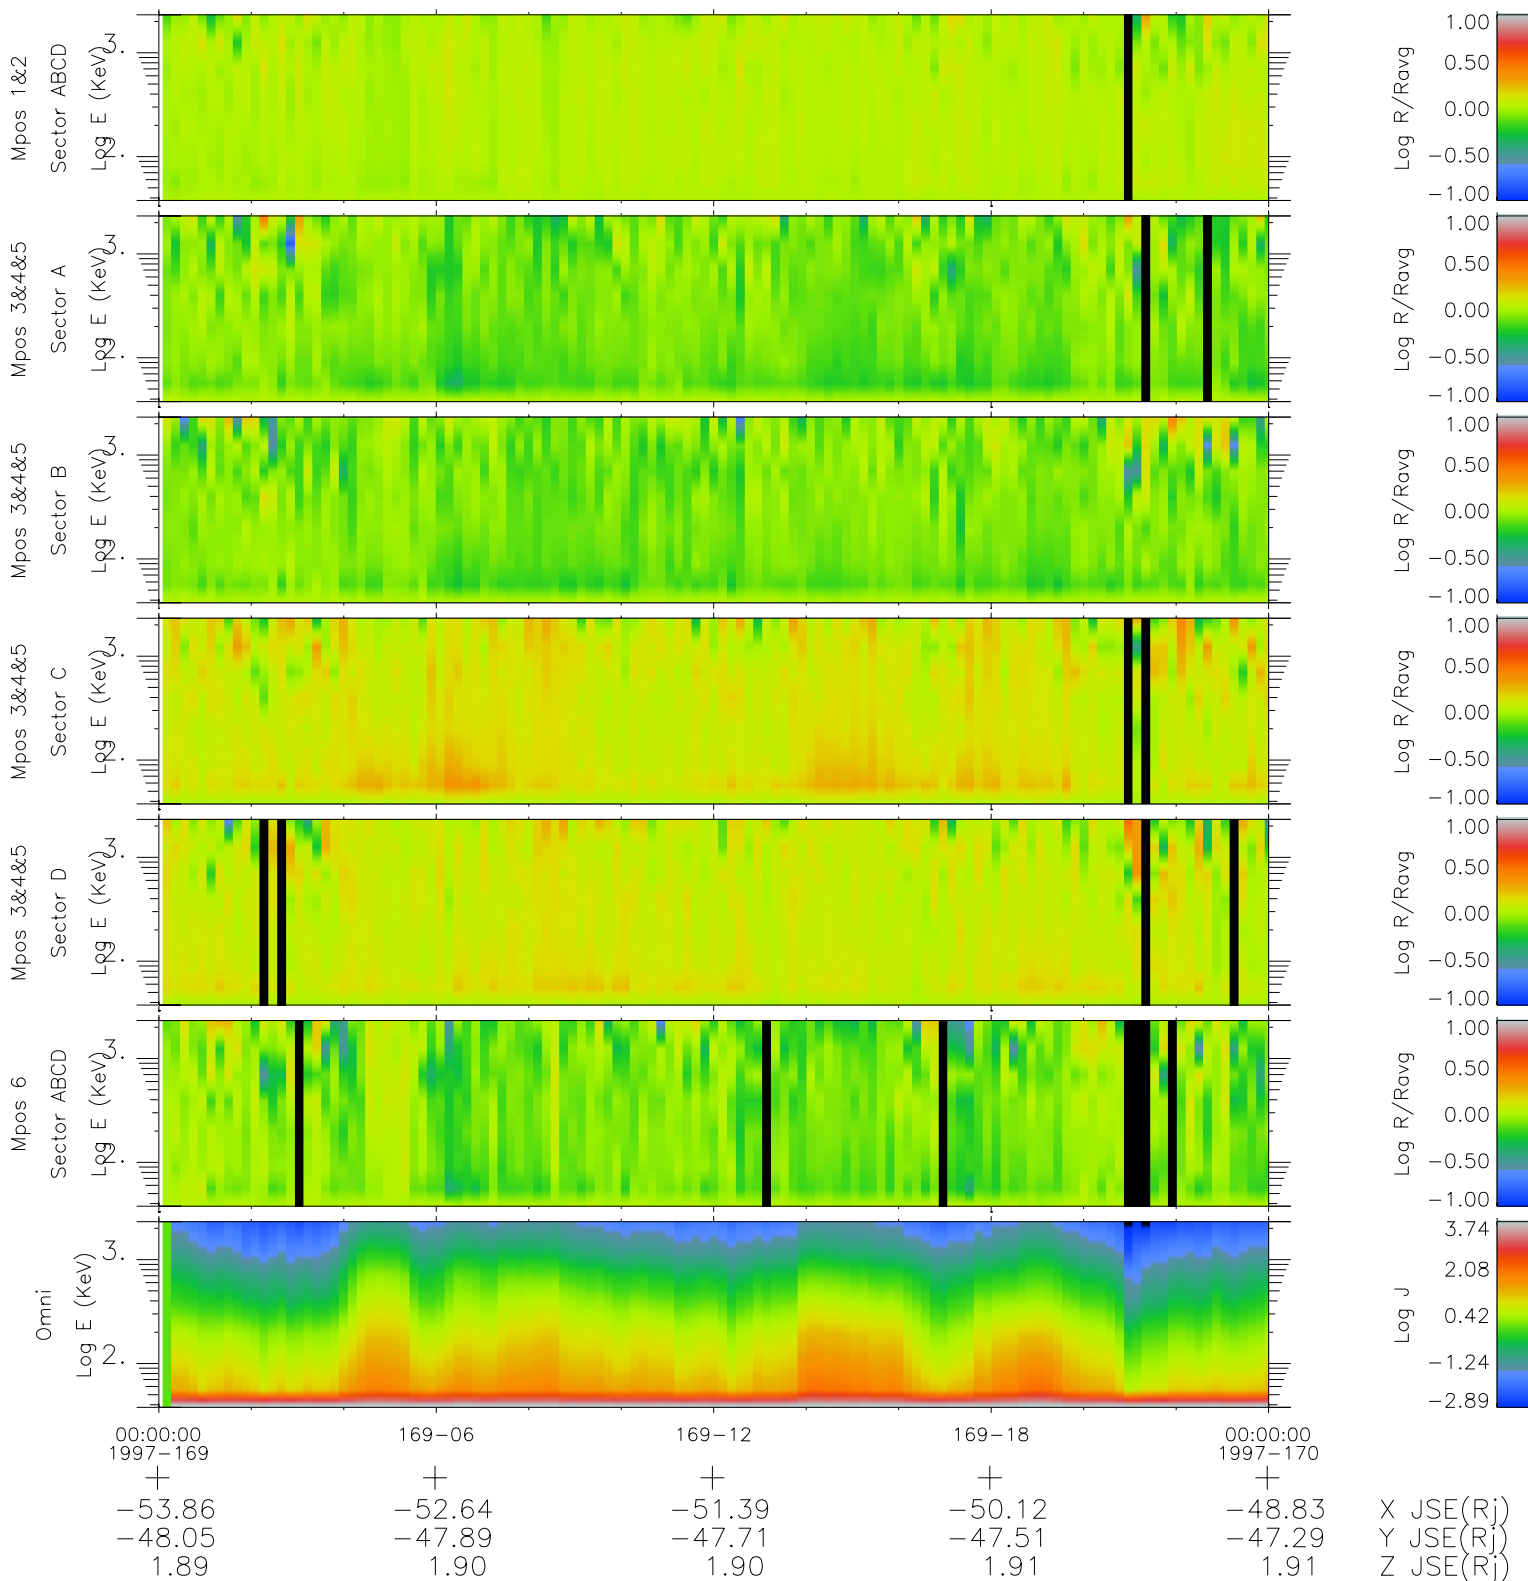

Galileo EPD Real Time R6 Ions Spectra 97169

Software Version: RTSPEC_R6 V 1.20
 Data Production: 06-03-00
 Plot Production: Sat Sep 15 11:35:02 2001
 Color File: wondr3
 Geofactor File: 1.1

- ◇ = Jupiter look direction
- = Corotation look direction