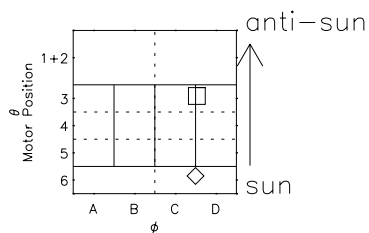

Galileo EPD Real Time R6 Ions Spectra 97169

Software Version: RTSPEC_R6 V 1.20
 Data Production: 06-03-00
 Plot Production: Sat Sep 15 11:35:02 2001
 Color File: wondr3
 Geofactor File: 1.1

- ◇ = Jupiter look direction
- = Corotation look direction