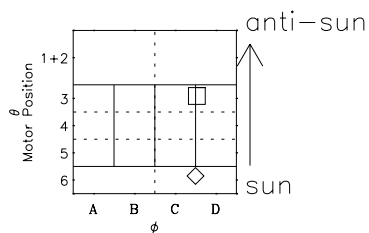

Galileo EPD Real-Time Omni 97169

Software Version: RTLINE_OMNI V 1.20
Data Production: 06-03-00
Plot Production: Sat Sep 15 11:37:21 2001

◇ = Jupiter look direction
□ = Corotation look direction