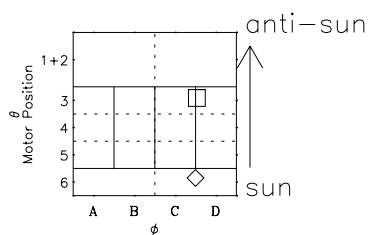

Galileo EPD Real-Time Omni 97169

Software Version: RTLINE_OMNI V 1.20
Data Production: 06-03-00
Plot Production: Sat Sep 15 11:37:20 2001

- ◇ = Jupiter look direction
- = Corotation look direction