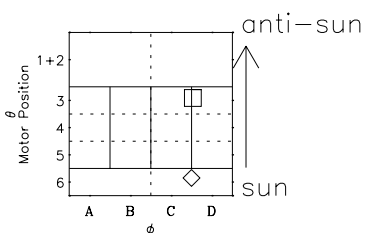

# Galileo EPD Real-Time Six-Sector 97169

Software Version: RTLINE\_R6 V 1.20  
Data Production: 06-03-00  
Plot Production: Sat Sep 15 11:37:29 2001

◇ = Jupiter look direction  
□ = Corotation look direction