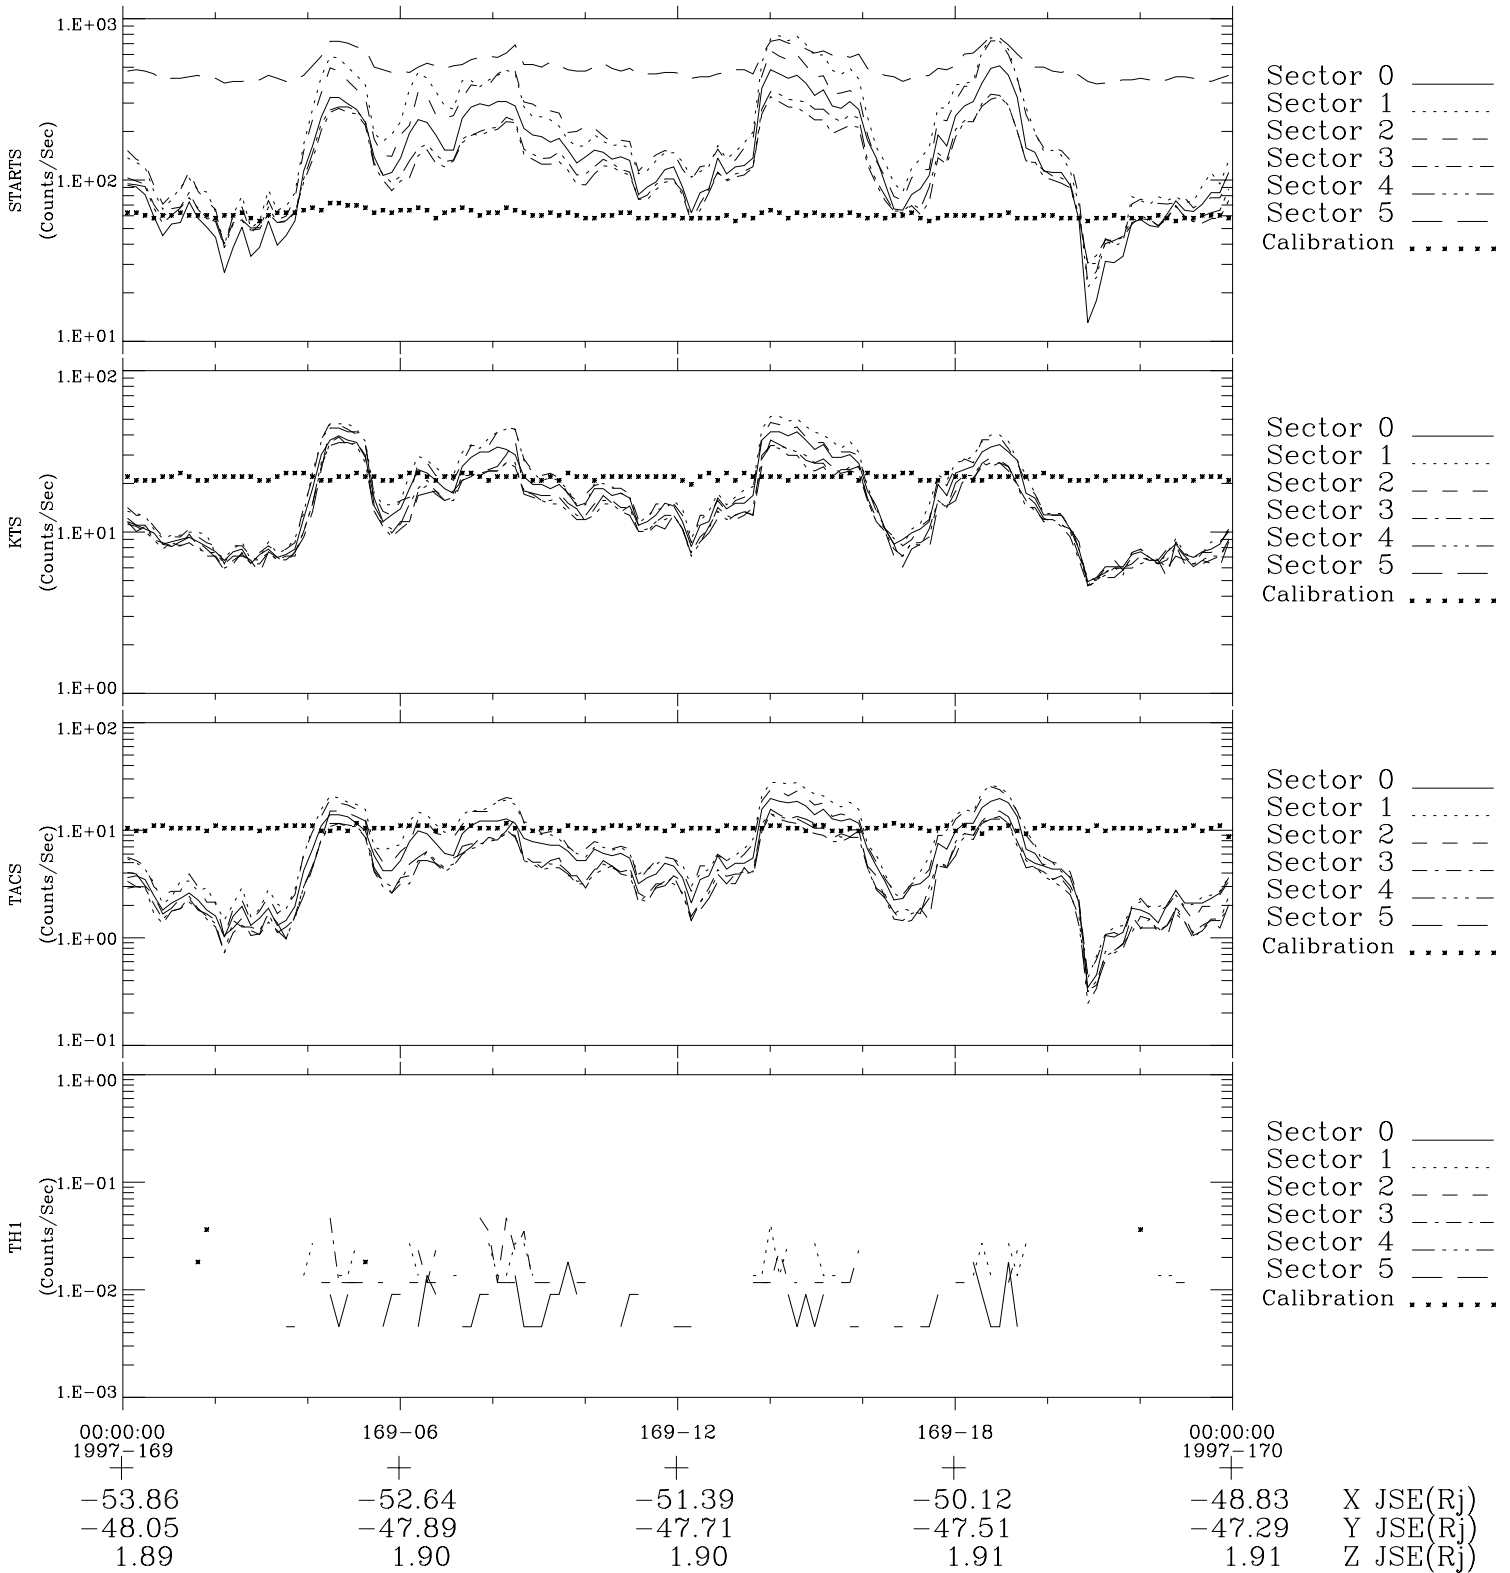

# Galileo EPD Real-Time Six-Sector 97169

Software Version: RTLINE\_R6 V 1.20  
Data Production: 06-03-00  
Plot Production: Sat Sep 15 11:37:29 2001

◇ = Jupiter look direction  
□ = Corotation look direction