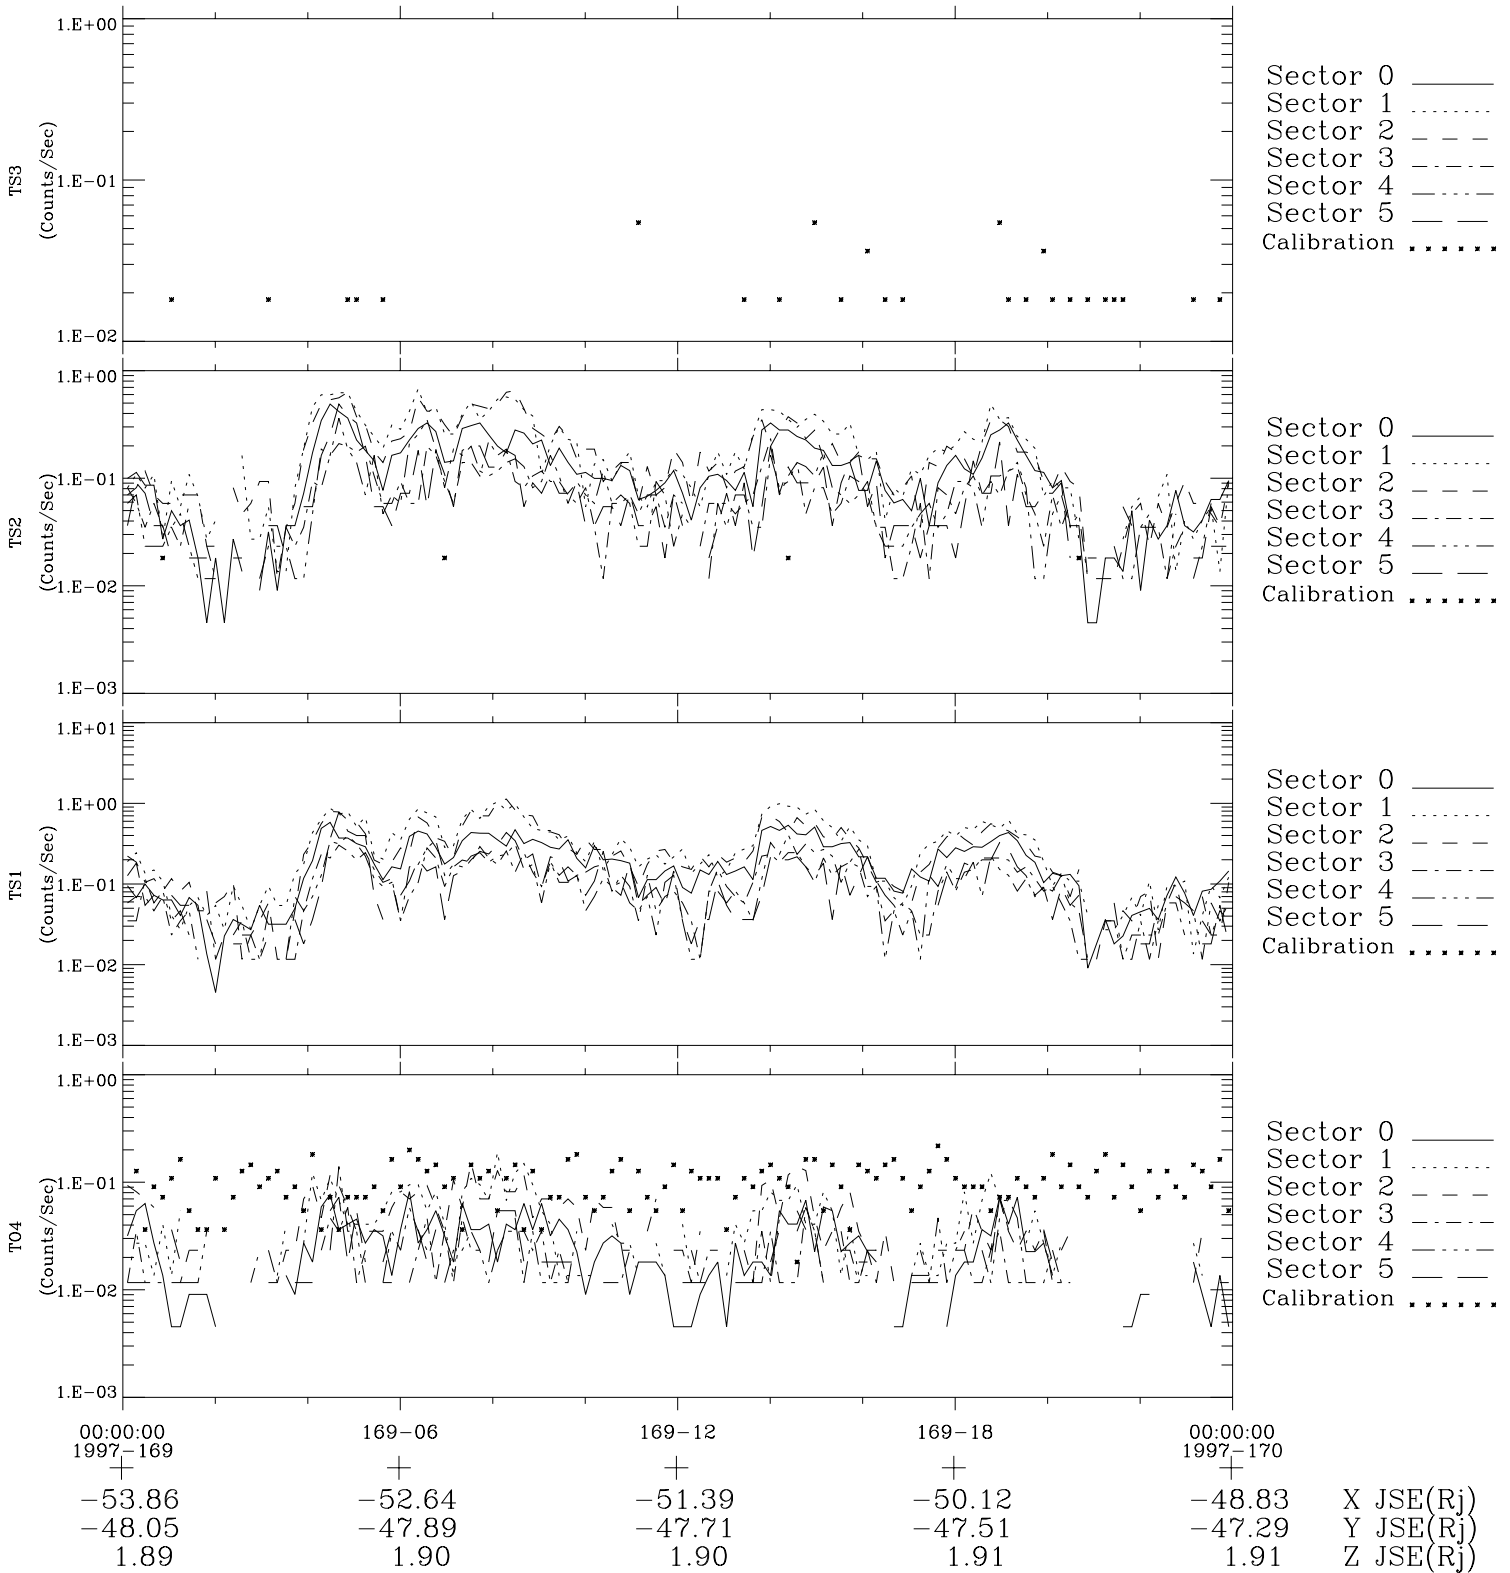

Galileo EPD Real-Time Six-Sector 97169

Software Version: RTLINE_R6 V 1.20
Data Production: 06-03-00
Plot Production: Sat Sep 15 11:37:29 2001

◇ = Jupiter look direction
□ = Corotation look direction