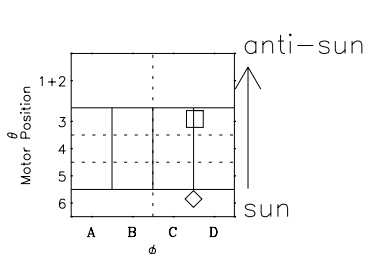

Galileo EPD Real-Time Six-Sector 97169

Software Version: RTLINE_R6 V 1.20
Data Production: 06-03-00
Plot Production: Sat Sep 15 11:37:29 2001

◇ = Jupiter look direction
□ = Corotation look direction