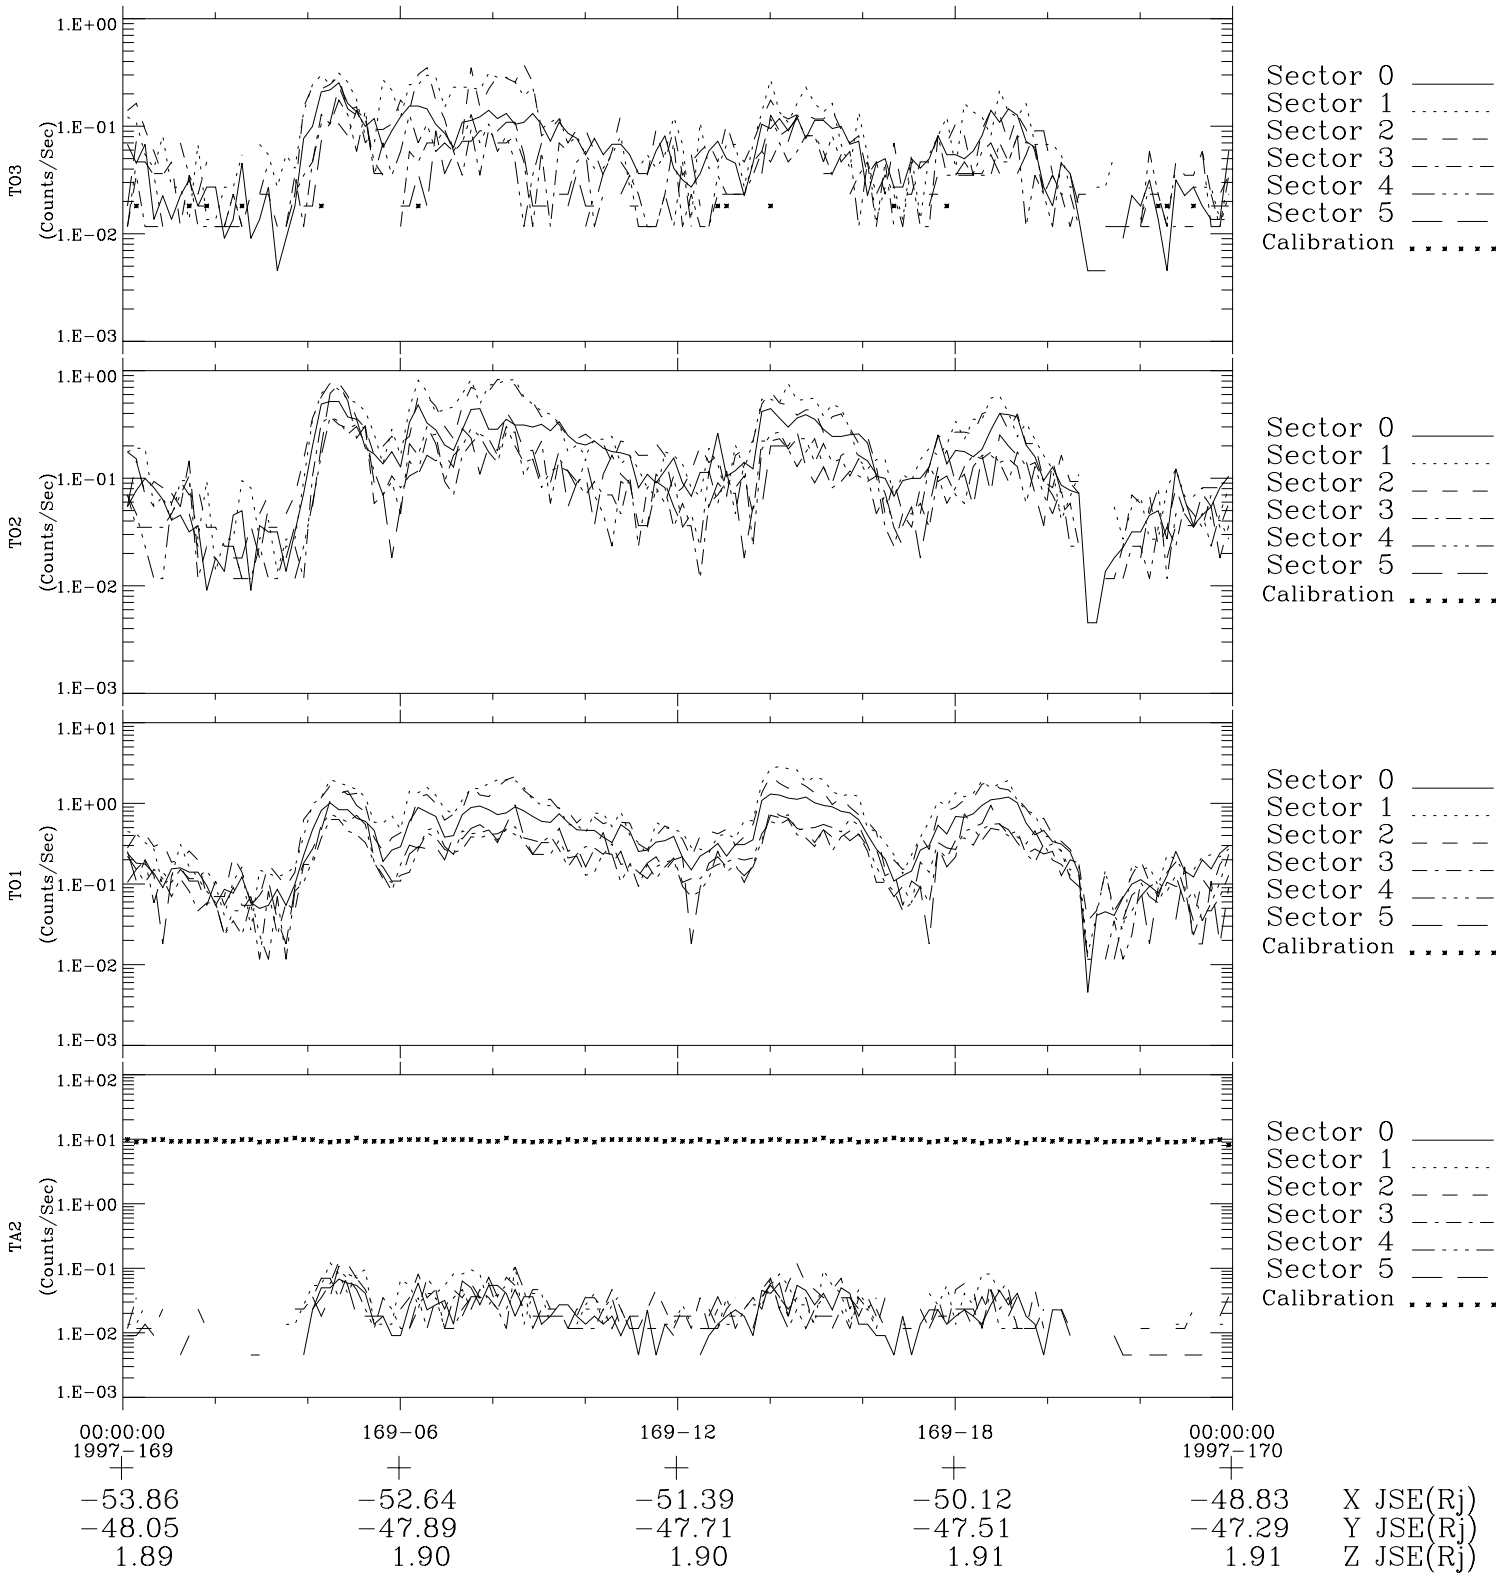

Galileo EPD Real-Time Six-Sector 97169

Software Version: RTLINE_R6 V 1.20
Data Production: 06-03-00
Plot Production: Sat Sep 15 11:37:28 2001

◇ = Jupiter look direction
□ = Corotation look direction