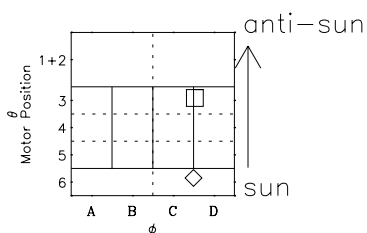

Galileo EPD Real-Time Six-Sector 97169

Software Version: RTLINE_R6 V 1.20
Data Production: 06-03-00
Plot Production: Sat Sep 15 11:37:28 2001

◇ = Jupiter look direction
□ = Corotation look direction