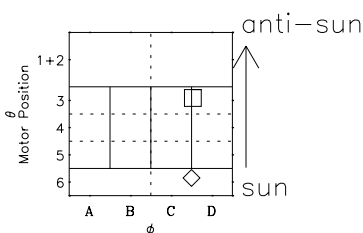

Galileo EPD Real-Time Six-Sector 97169

Software Version: RTLINE_R6 V 1.20
Data Production: 06-03-00
Plot Production: Sat Sep 15 11:37:27 2001

◇ = Jupiter look direction
□ = Corotation look direction