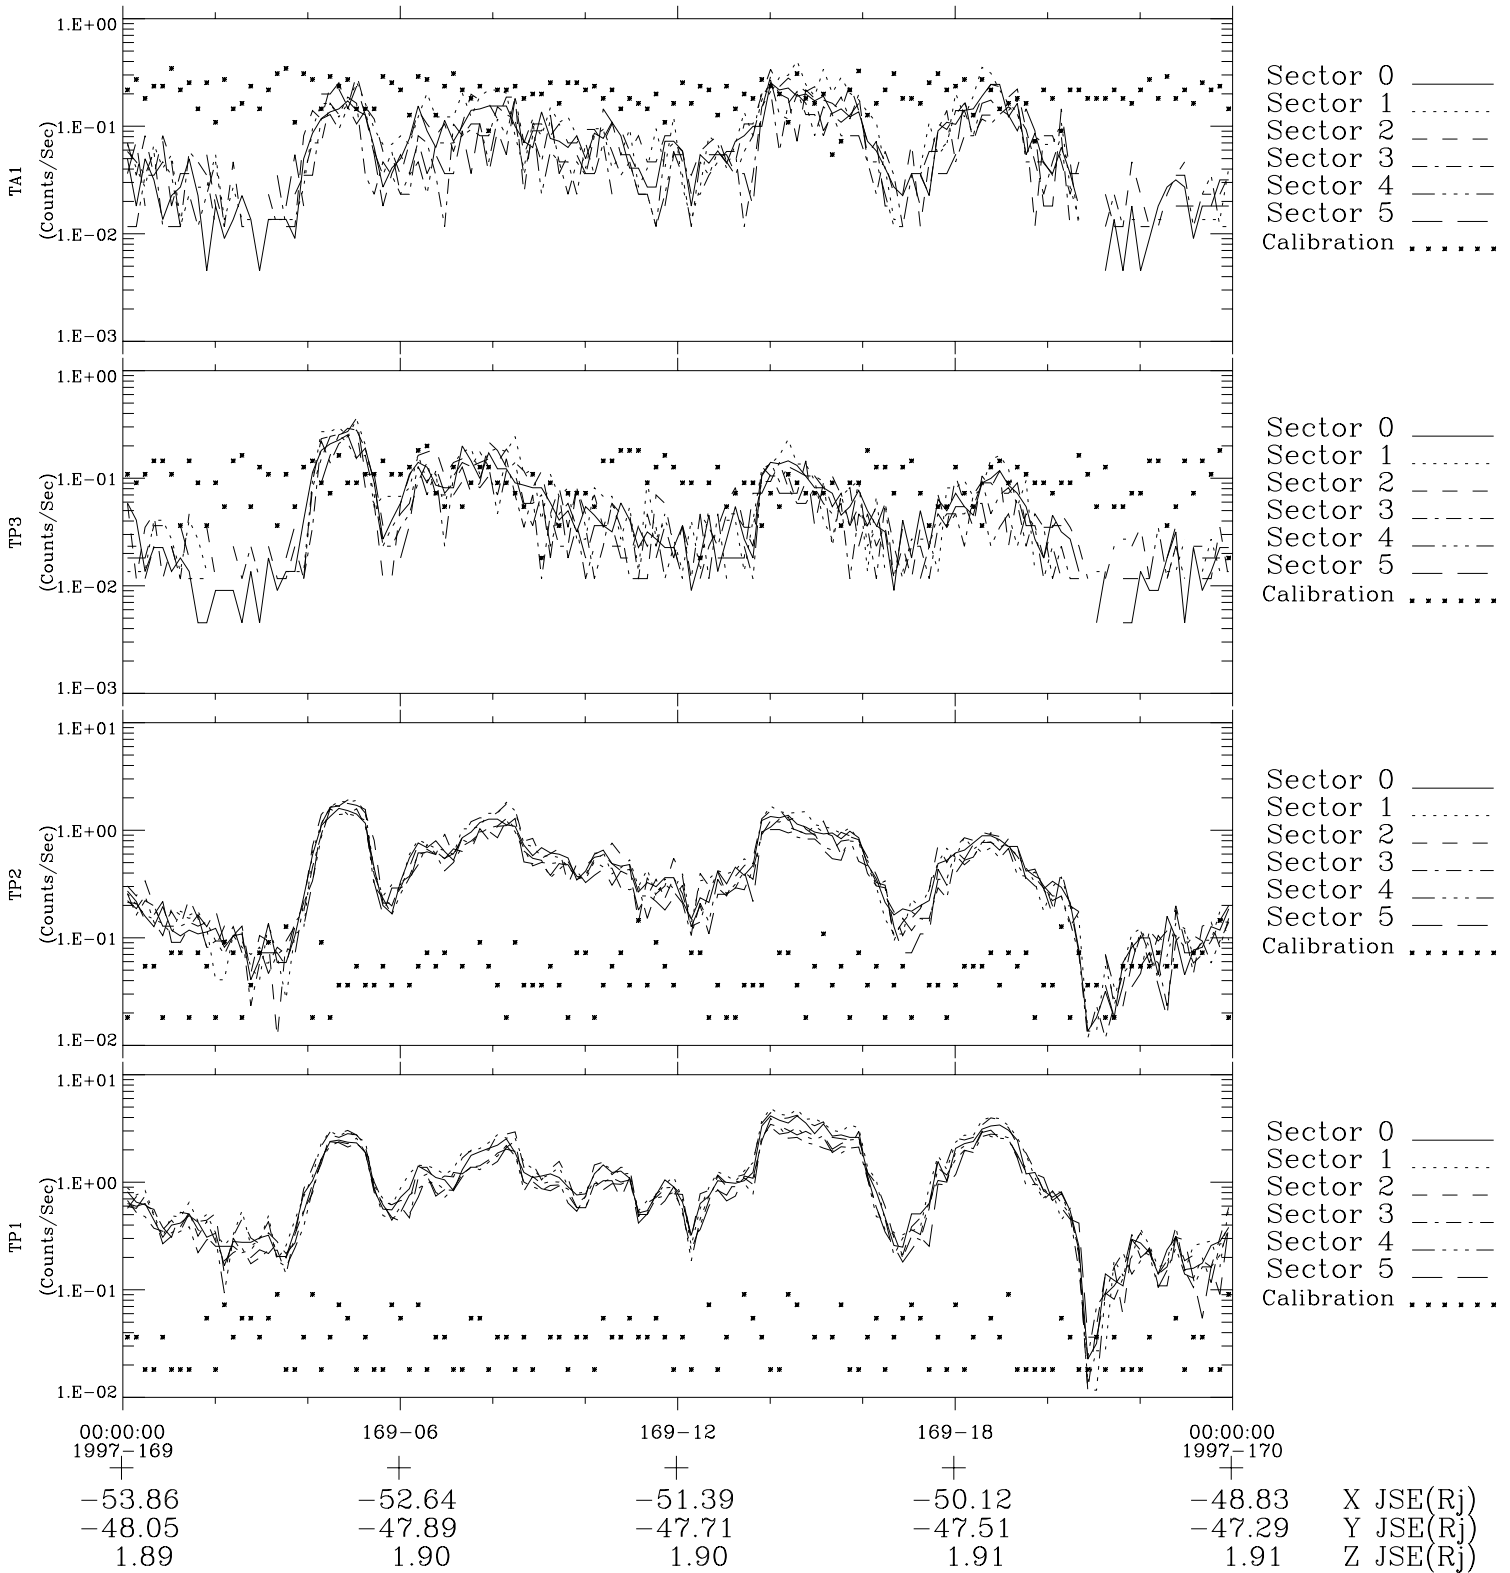

Galileo EPD Real-Time Six-Sector 97169

Software Version: RTLINE_R6 V 1.20
Data Production: 06-03-00
Plot Production: Sat Sep 15 11:37:27 2001

◇ = Jupiter look direction
□ = Corotation look direction