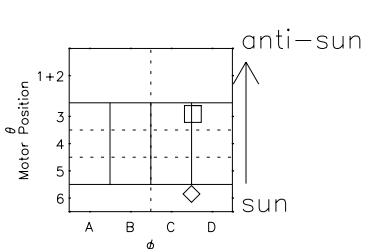

Galileo EPD Real Elevation Anisotropies 97169

Software Version: RTELEV_MEAN V 1.20
 Data Production: 06-03-00
 Plot Production: Sat Sep 15 11:36:16 2001
 Color File: wondr3
 Geofactor File: 1.1

- ◇ = Jupiter look direction
- = Corotation look direction