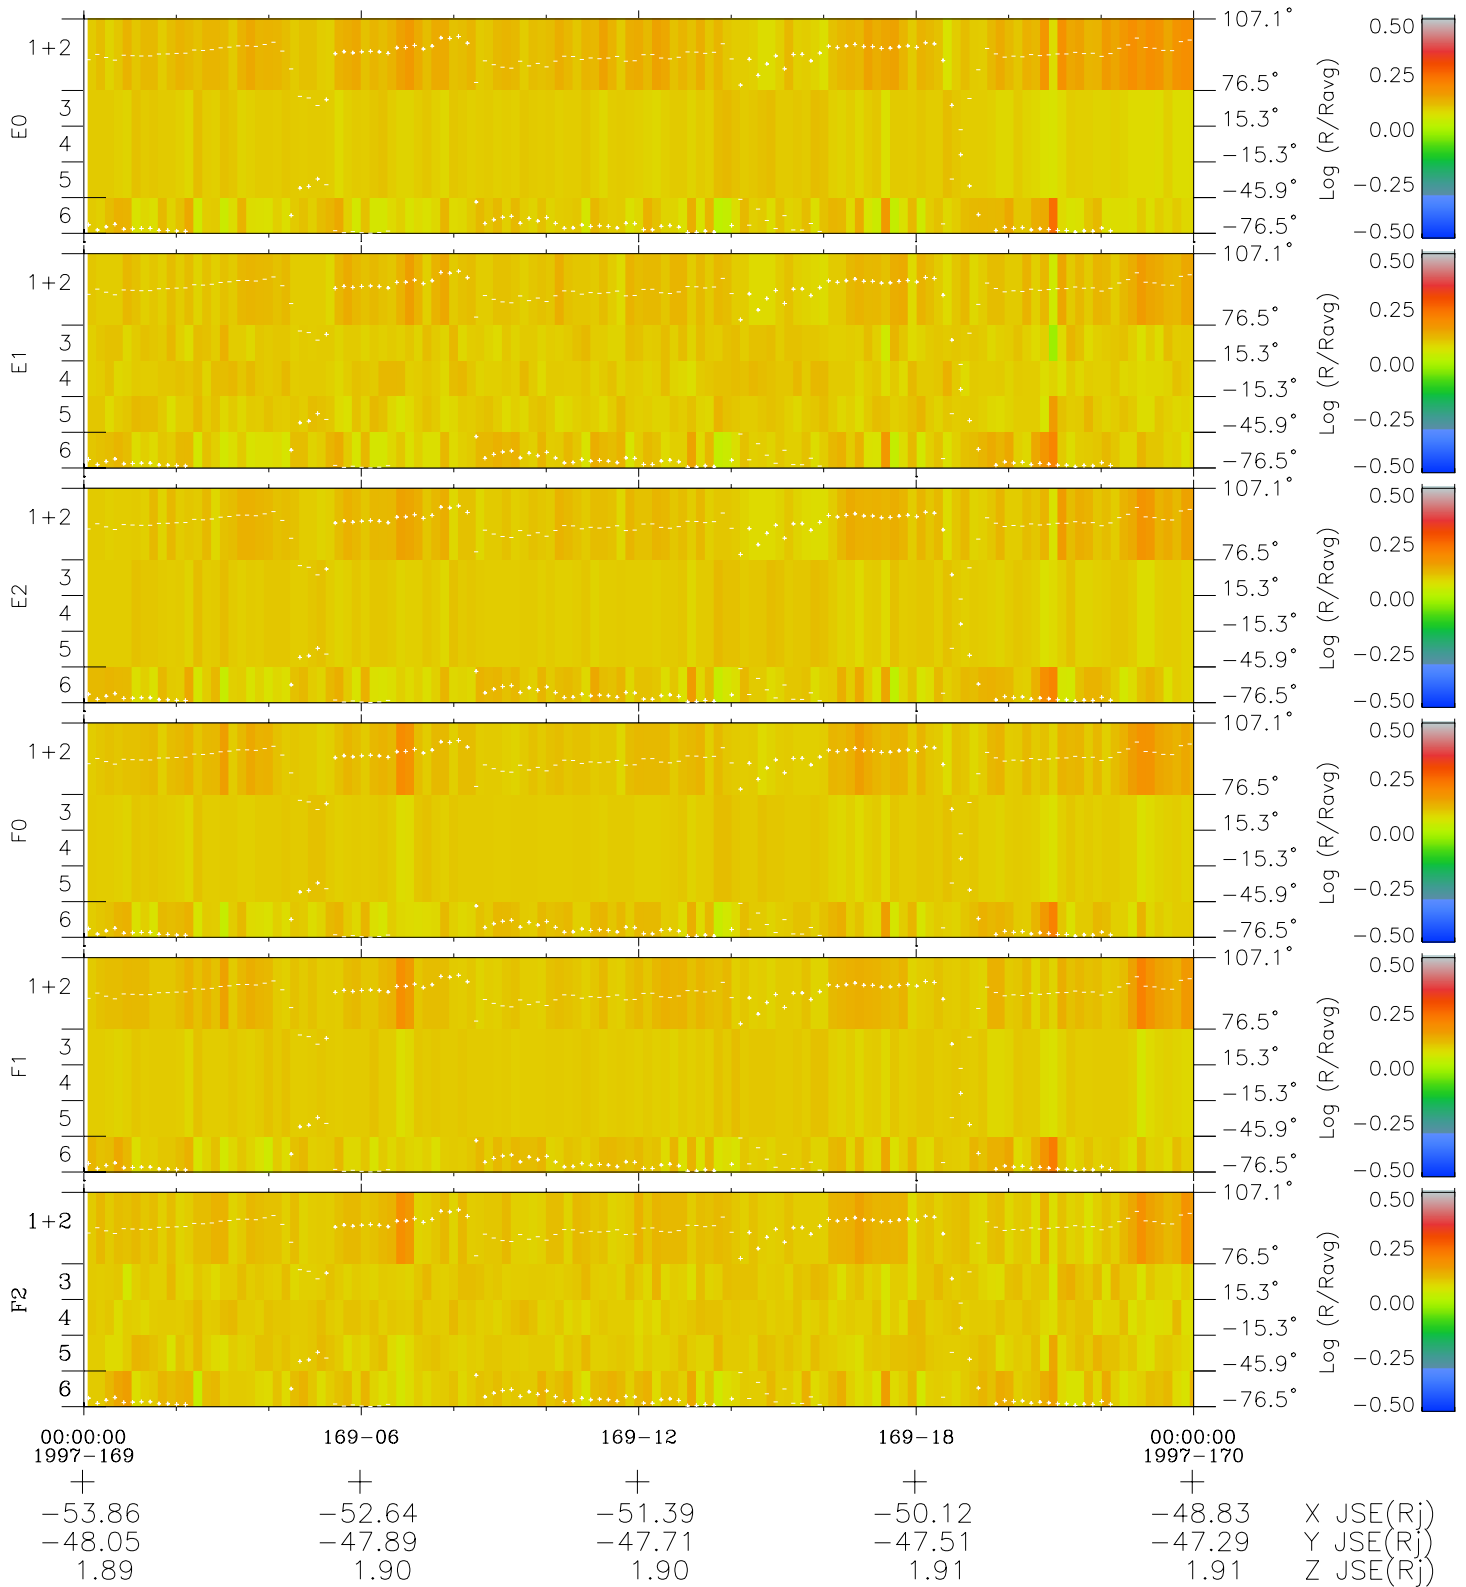

Galileo EPD Real Elevation Anisotropies 97169

Software Version: RTELEV_MEAN V 1.20
 Data Production: 06-03-00
 Plot Production: Sat Sep 15 11:36:16 2001
 Color File: wondr3
 Geofactor File: 1.1

- ◇ = Jupiter look direction
- = Corotation look direction