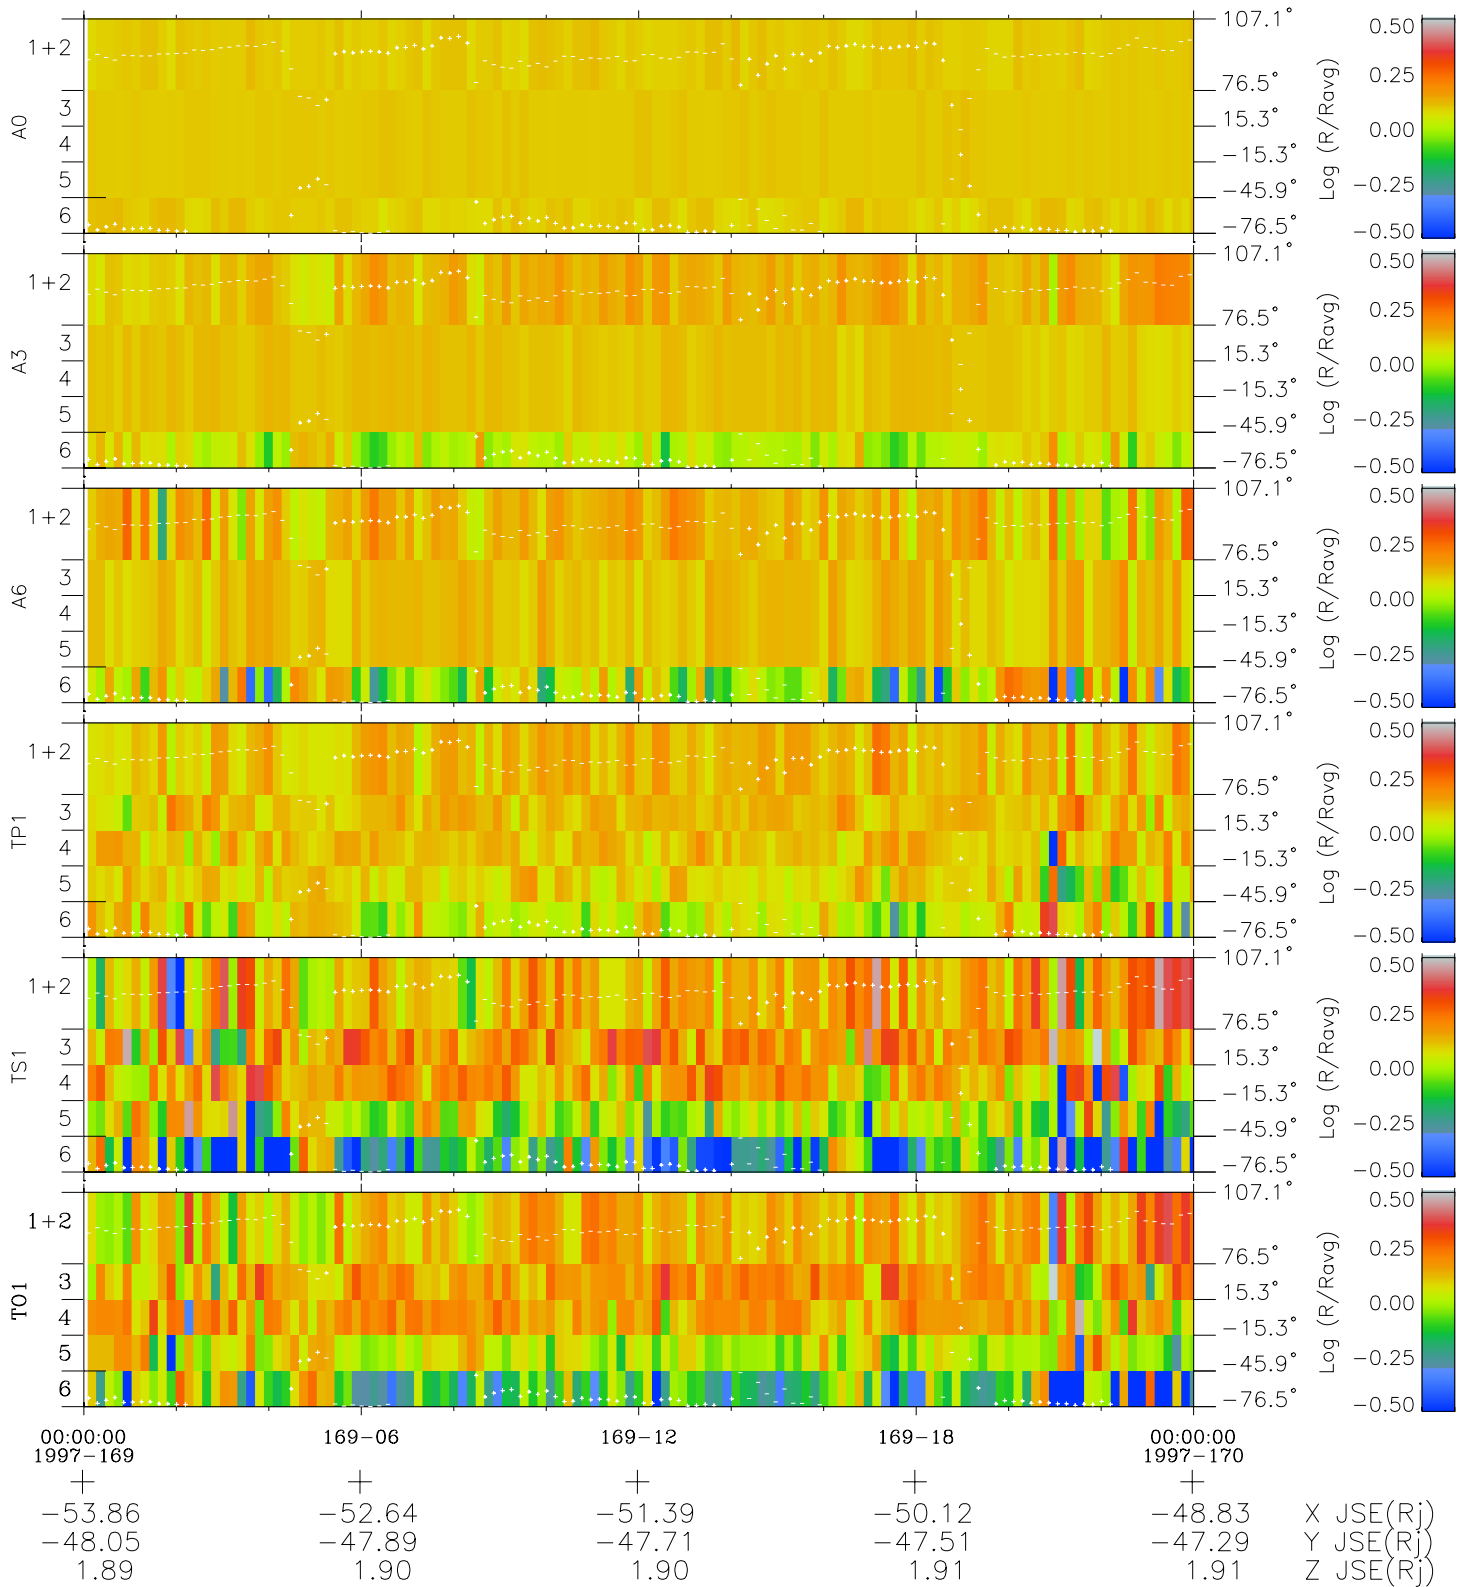

Galileo EPD Real Elevation Anisotropies 97169

Software Version: RTELEV_MEAN V 1.20
 Data Production: 06-03-00
 Plot Production: Sat Sep 15 11:36:10 2001
 Color File: wondr3
 Geofactor File: 1.1

◇ = Jupiter look direction
 □ = Corotation look direction