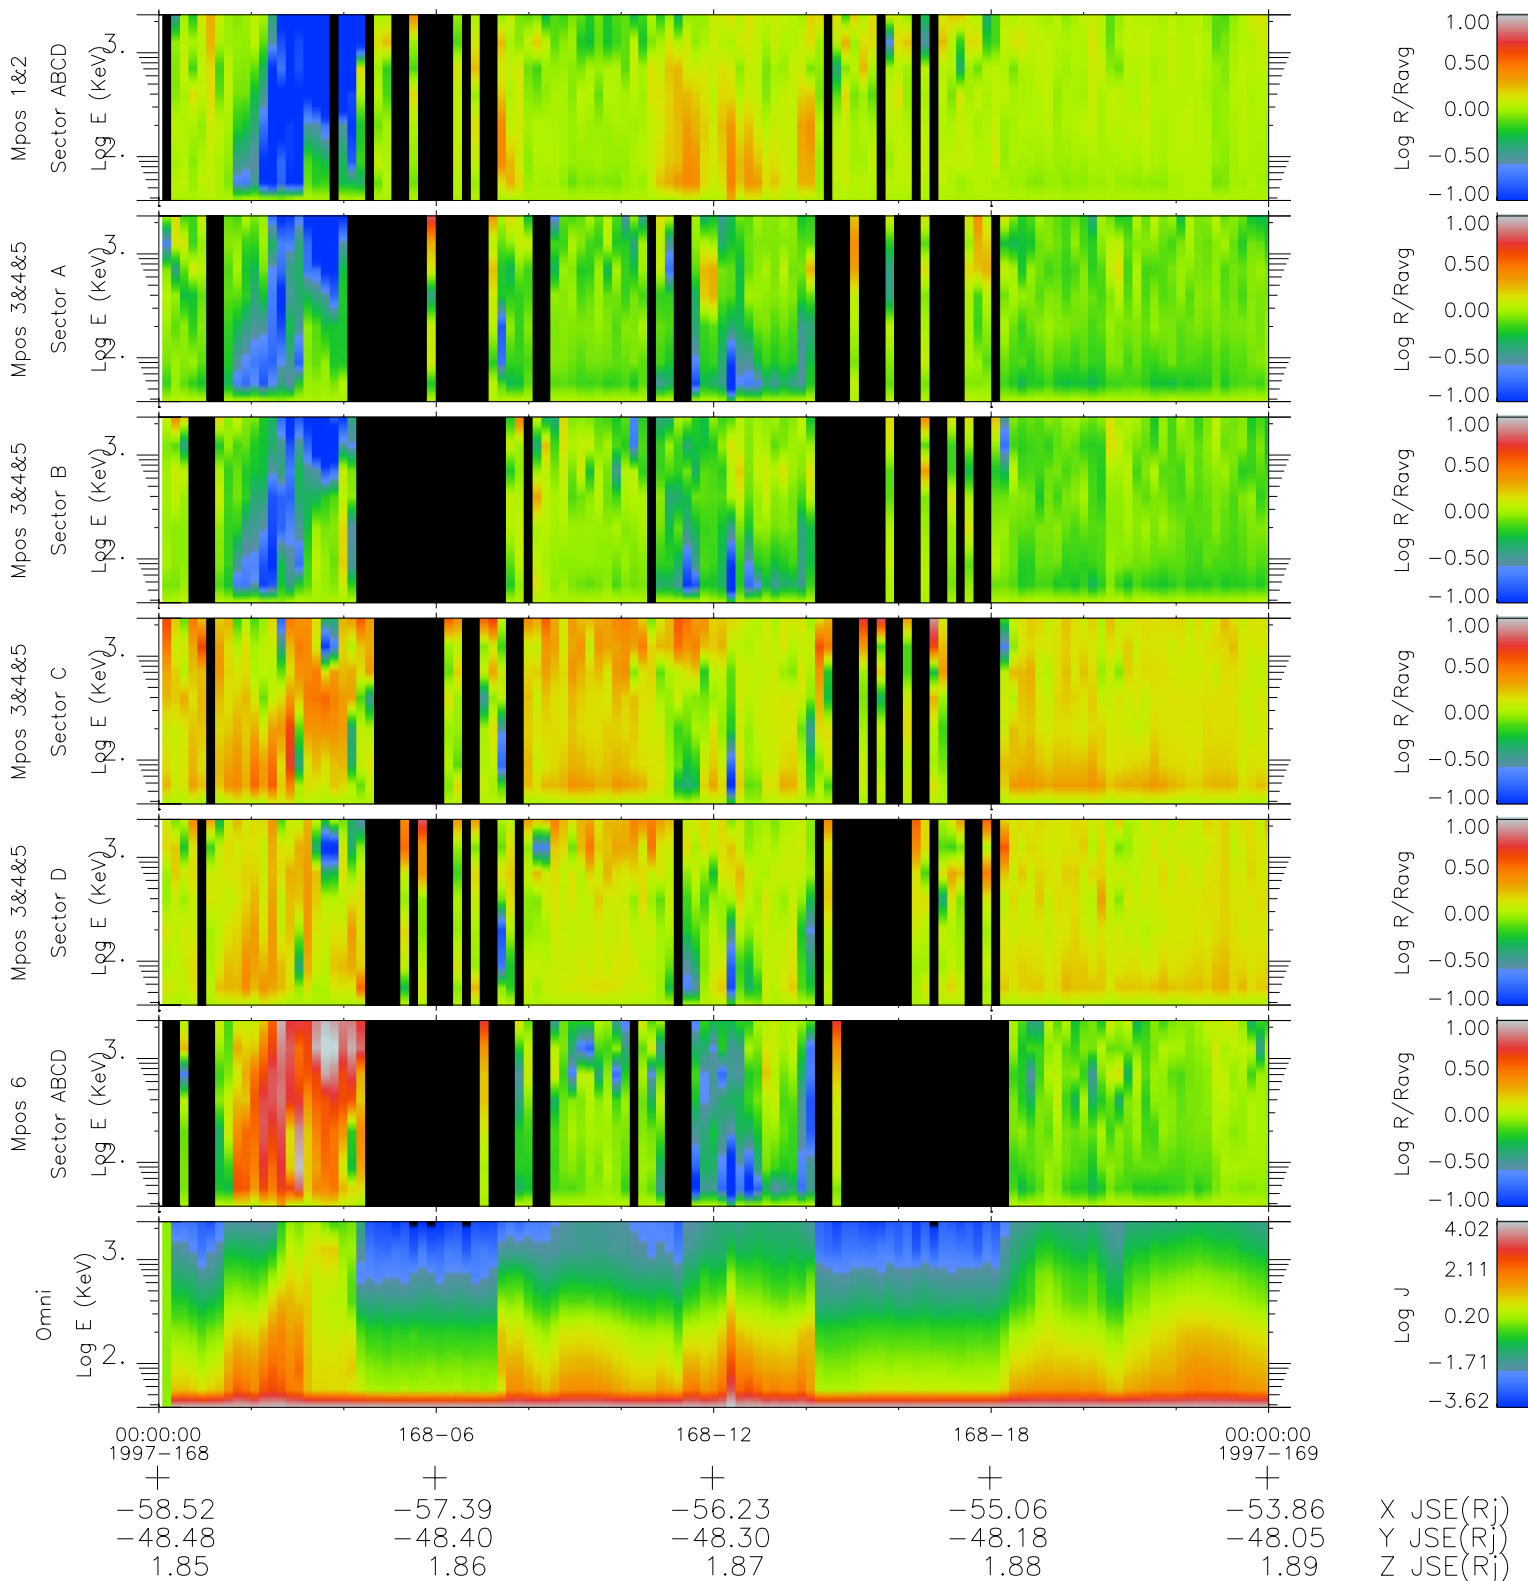

Galileo EPD Real Time R6 Ions Spectra 97168

Software Version: RTSPEC_R6 V 1.20
 Data Production: 06-03-00
 Plot Production: Sat Sep 15 11:26:52 2001
 Color File: wondr3
 Geofactor File: 1.1

◇ = Jupiter look direction
 □ = Corotation look direction