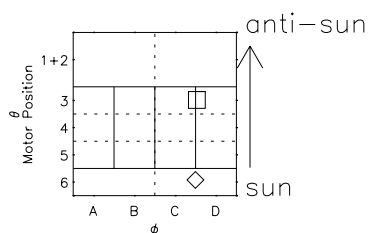

Galileo EPD Real Time R6 Ions Spectra 97168

Software Version: RTSPEC_R6 V 1.20
 Data Production: 06-03-00
 Plot Production: Sat Sep 15 11:26:52 2001
 Color File: wondr3
 Geofactor File: 1.1

◇ = Jupiter look direction
 □ = Corotation look direction