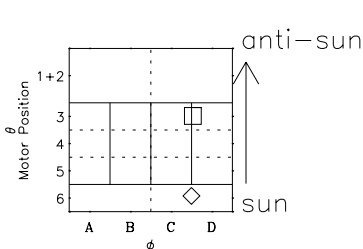

# Galileo EPD Real-Time Six-Sector 97168

Software Version: RTLINE\_R6 V 1.20  
Data Production: 06-03-00  
Plot Production: Sat Sep 15 11:29:19 2001

◇ = Jupiter look direction  
□ = Corotation look direction