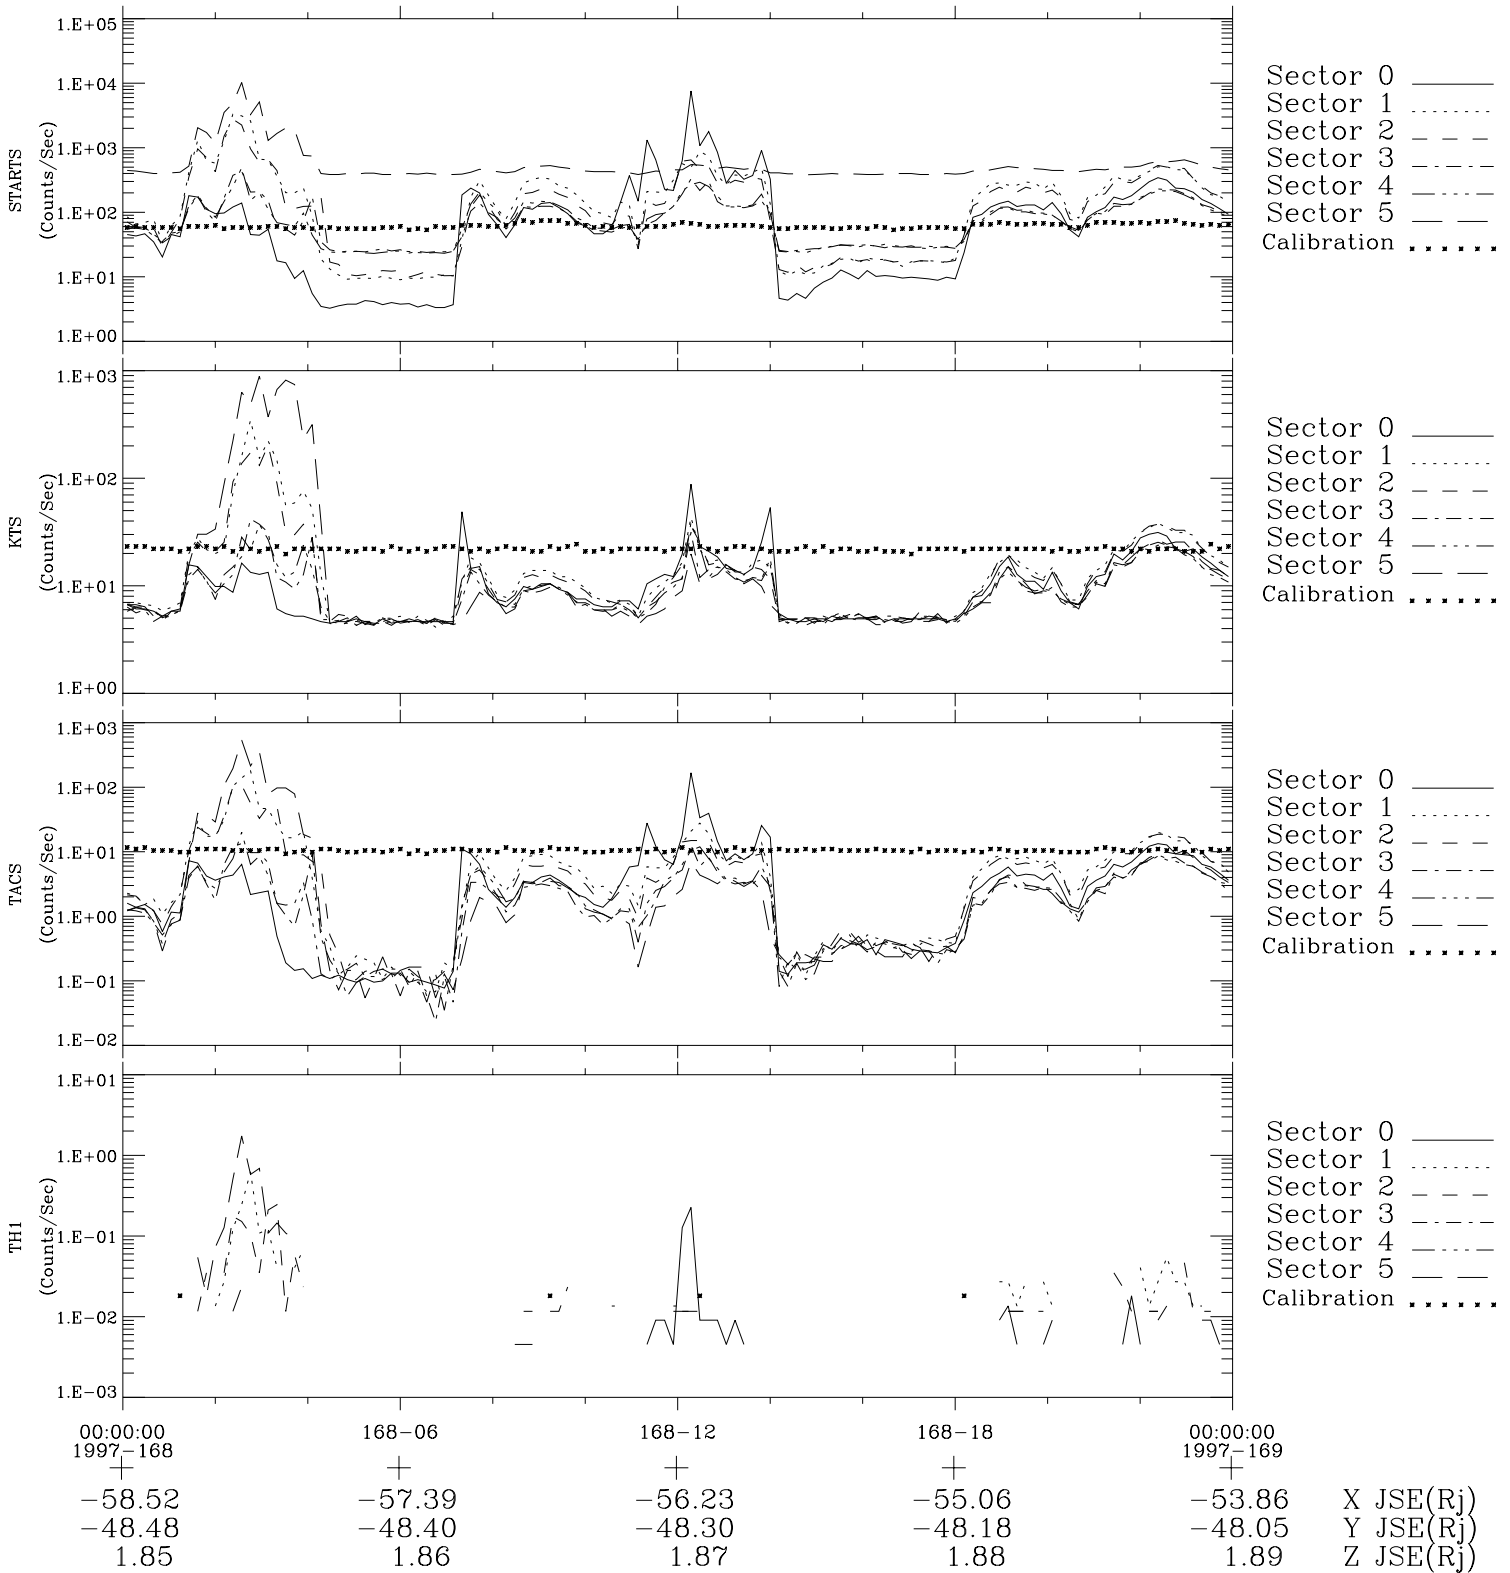

# Galileo EPD Real-Time Six-Sector 97168

Software Version: RTLINE\_R6 V 1.20  
Data Production: 06-03-00  
Plot Production: Sat Sep 15 11:29:19 2001

◇ = Jupiter look direction  
□ = Corotation look direction