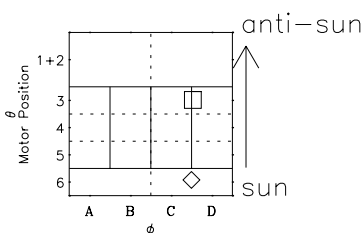

# Galileo EPD Real-Time Six-Sector 97168

Software Version: RTLINE\_R6 V 1.20  
Data Production: 06-03-00  
Plot Production: Sat Sep 15 11:29:18 2001

◇ = Jupiter look direction  
□ = Corotation look direction