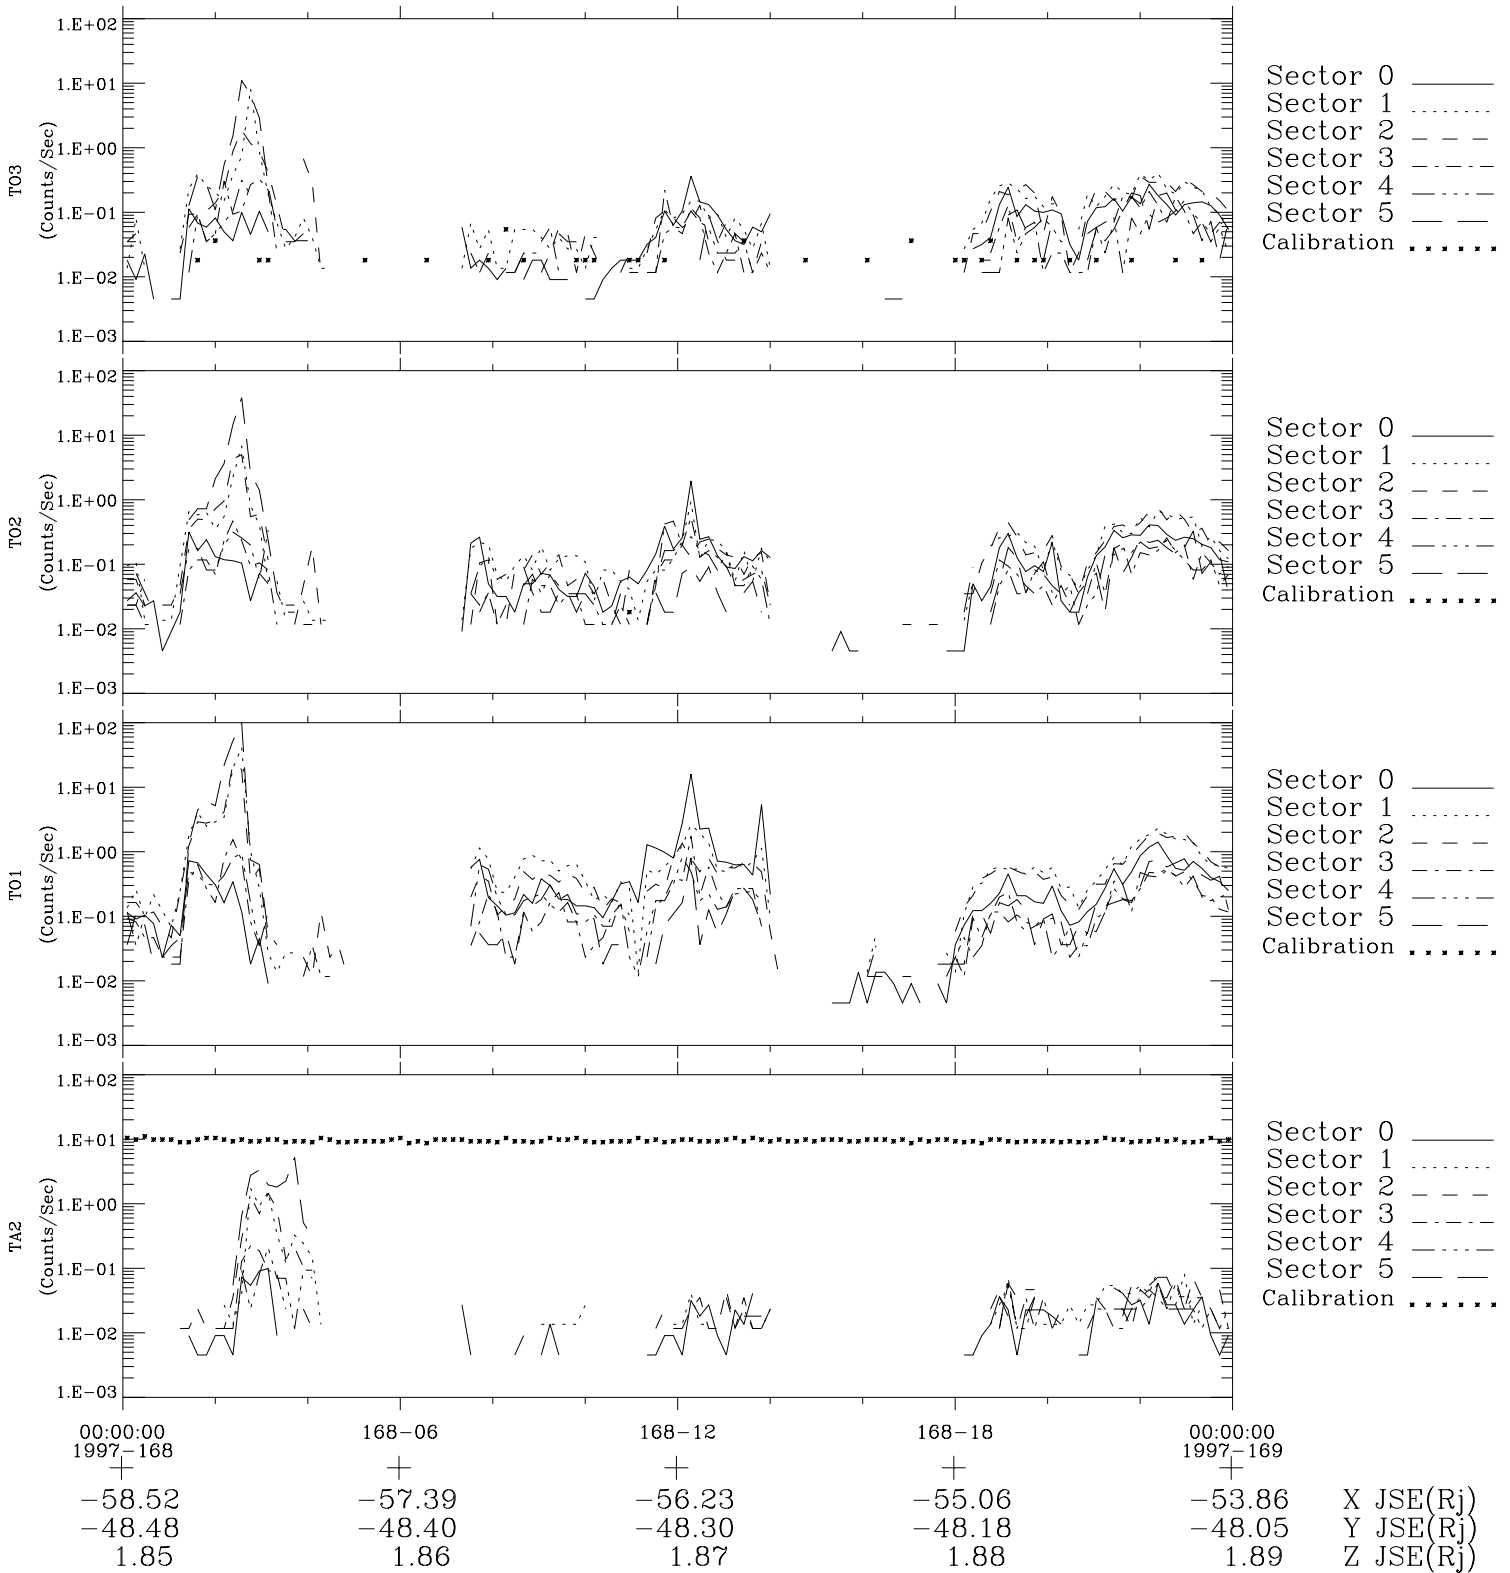

# Galileo EPD Real-Time Six-Sector 97168

Software Version: RTLINE\_R6 V 1.20  
Data Production: 06-03-00  
Plot Production: Sat Sep 15 11:29:18 2001

◇ = Jupiter look direction  
□ = Corotation look direction