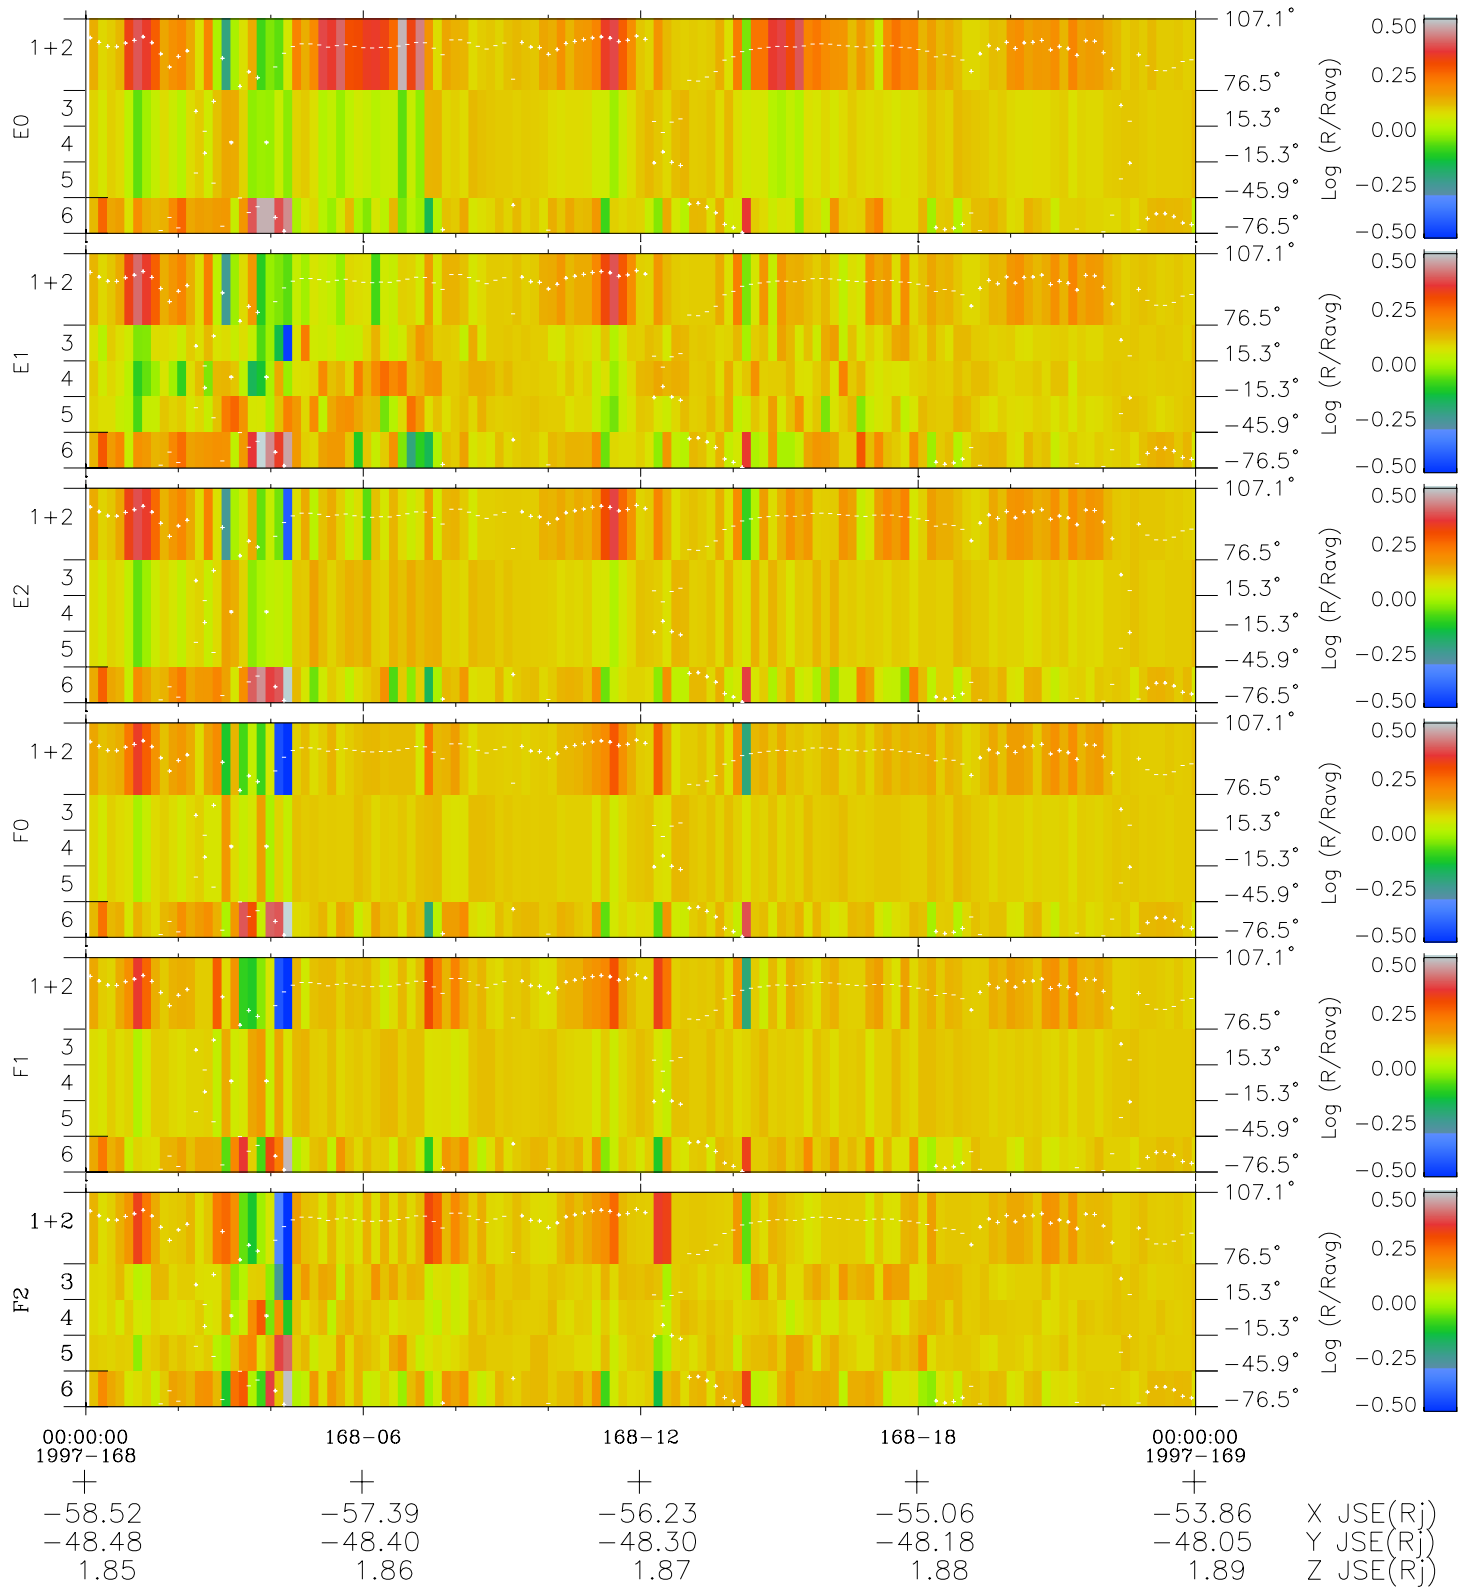

Galileo EPD Real Elevation Anisotropies 97168

Software Version: RTELEV_MEAN V 1.20
 Data Production: 06-03-00
 Plot Production: Sat Sep 15 11:28:05 2001
 Color File: wondr3
 Geofactor File: 1.1

- ◇ = Jupiter look direction
- = Corotation look direction