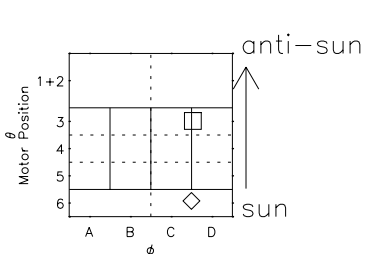

Galileo EPD Real Elevation Anisotropies 97168

Software Version: RTELEV_MEAN V 1.20
 Data Production: 06-03-00
 Plot Production: Sat Sep 15 11:28:05 2001
 Color File: wondr3
 Geofactor File: 1.1

- ◇ = Jupiter look direction
- = Corotation look direction