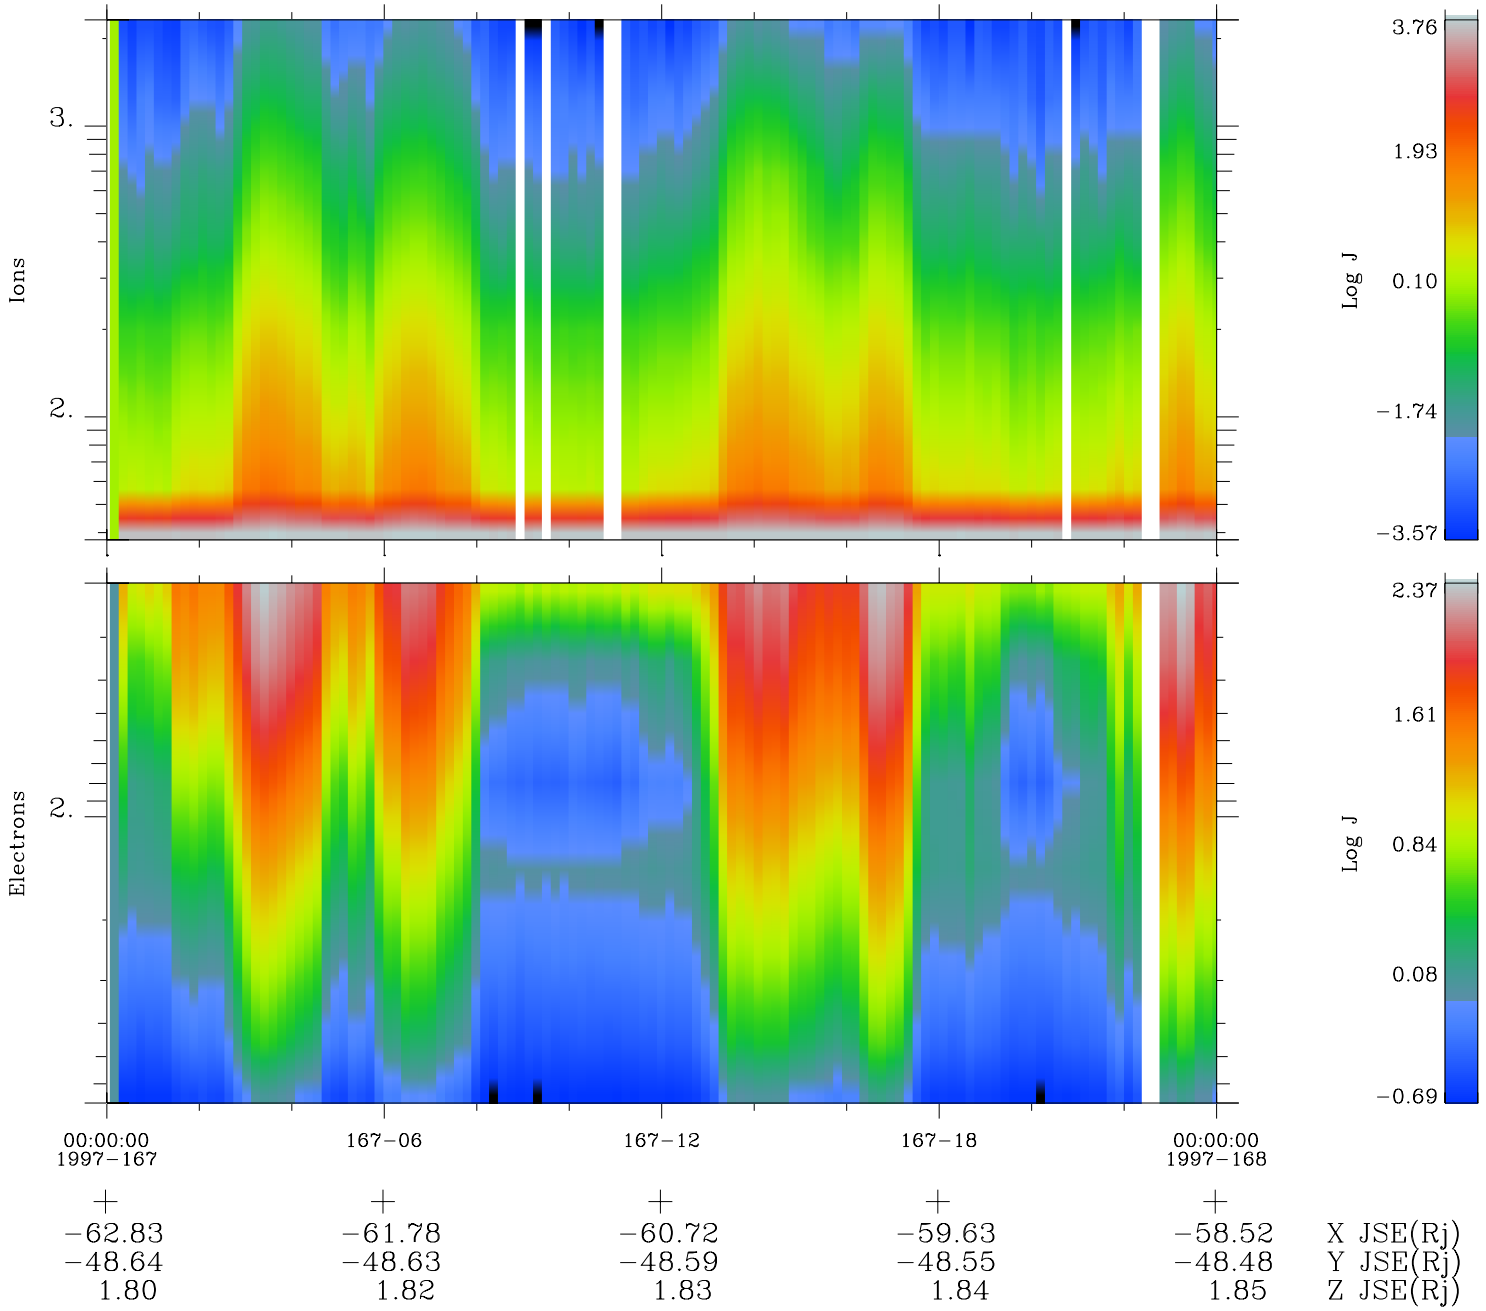

Galileo EPD Real Time Omni Spectrum 97167

Software Version: RTSPEC_OMNI V 1.20
 Data Production: 06-03-00
 Plot Production: Sat Sep 15 11:19:01 2001
 Color File: wondr3
 Geofactor File: 1.1

◇ = Jupiter look direction
 □ = Corotation look direction