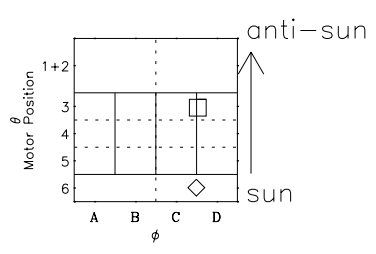

Galileo EPD Real Time Omni Spectrum 97167

Software Version: RTSPEC_OMNI V 1.20
 Data Production: 06-03-00
 Plot Production: Sat Sep 15 11:19:01 2001
 Color File: wondr3
 Geofactor File: 1.1

◇ = Jupiter look direction
 □ = Corotation look direction