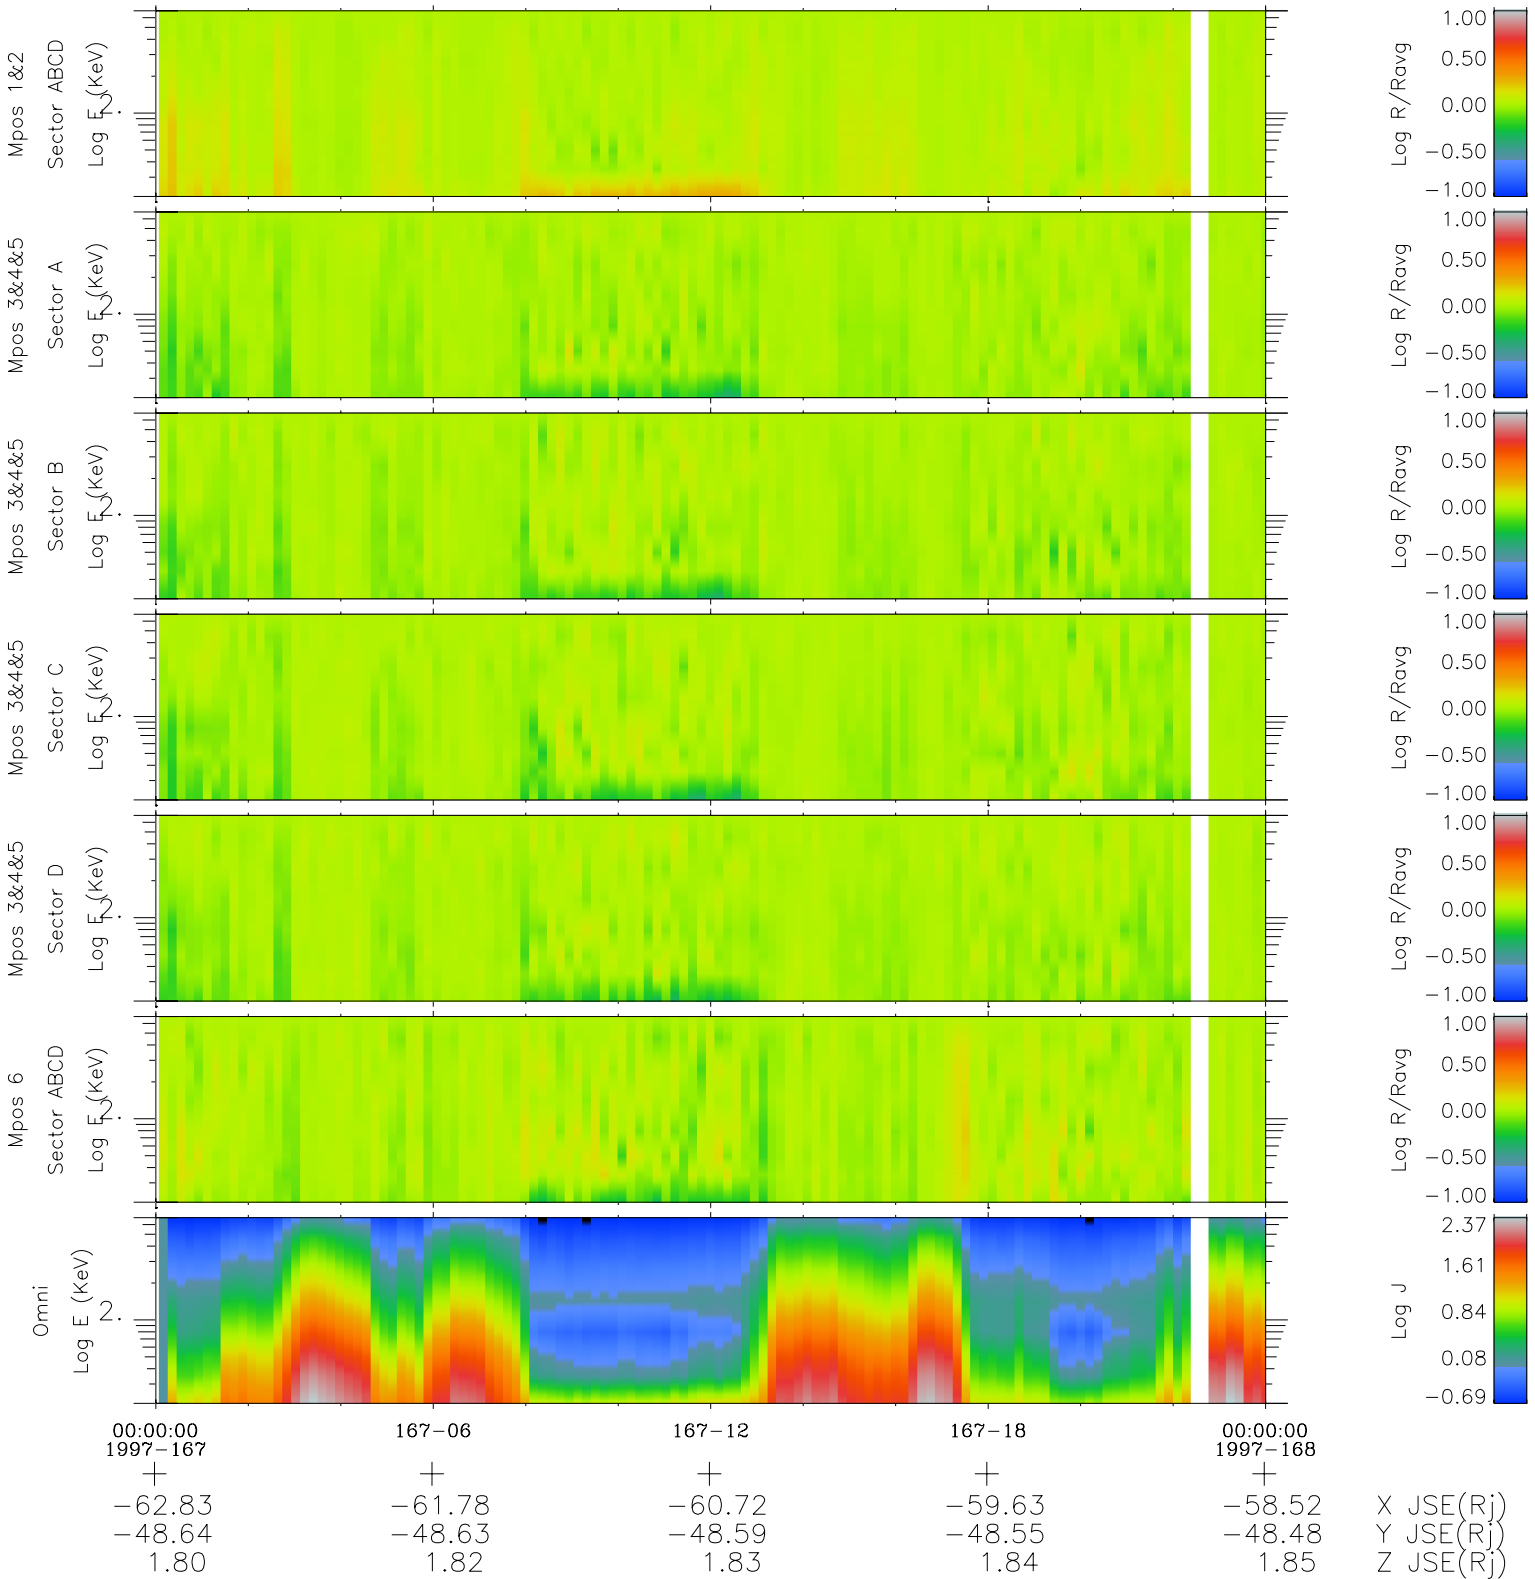

Galileo EPD Real Time R6 Electrons Spectra 97167

Software Version: RTSPEC_R6 V 1.20
 Data Production: 06-03-00
 Plot Production: Sat Sep 15 11:18:55 2001
 Color File: wondr3
 Geofactor File: 1.1

- ◇ = Jupiter look direction
- = Corotation look direction