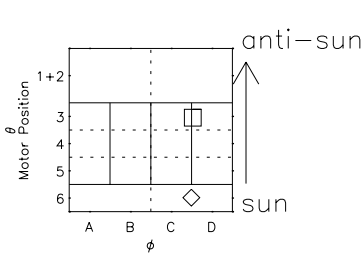

Galileo EPD Real Time R6 Electrons Spectra 97167

Software Version: RTSPEC_R6 V 1.20
 Data Production: 06-03-00
 Plot Production: Sat Sep 15 11:18:55 2001
 Color File: wondr3
 Geofactor File: 1.1

- ◇ = Jupiter look direction
- = Corotation look direction