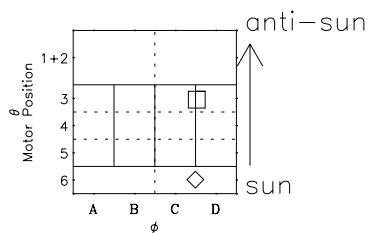

# Galileo EPD Real-Time Omni 97167

Software Version: RTLINE\_OMNI V 1.20  
Data Production: 06-03-00  
Plot Production: Sat Sep 15 11:21:04 2001

◇ = Jupiter look direction  
□ = Corotation look direction