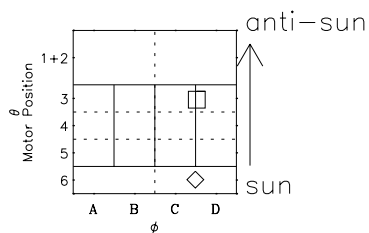

Galileo EPD Real-Time Omni 97167

Software Version: RTLINE_OMNI V 1.20
Data Production: 06-03-00
Plot Production: Sat Sep 15 11:21:04 2001

◇ = Jupiter look direction
□ = Corotation look direction