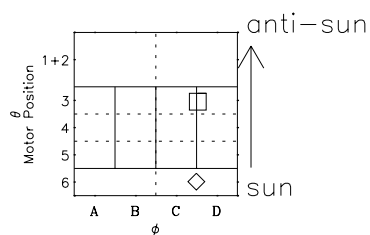

Galileo EPD Real-Time Omni 97167

Software Version: RTLINE_OMNI V 1.20
Data Production: 06-03-00
Plot Production: Sat Sep 15 11:21:03 2001

◇ = Jupiter look direction
□ = Corotation look direction