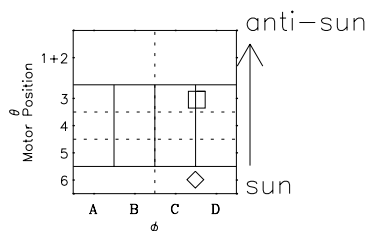

Galileo EPD Real-Time Omni 97167

Software Version: RTLINE_OMNI V 1.20
Data Production: 06-03-00
Plot Production: Sat Sep 15 11:21:03 2001

- ◇ = Jupiter look direction
- = Corotation look direction