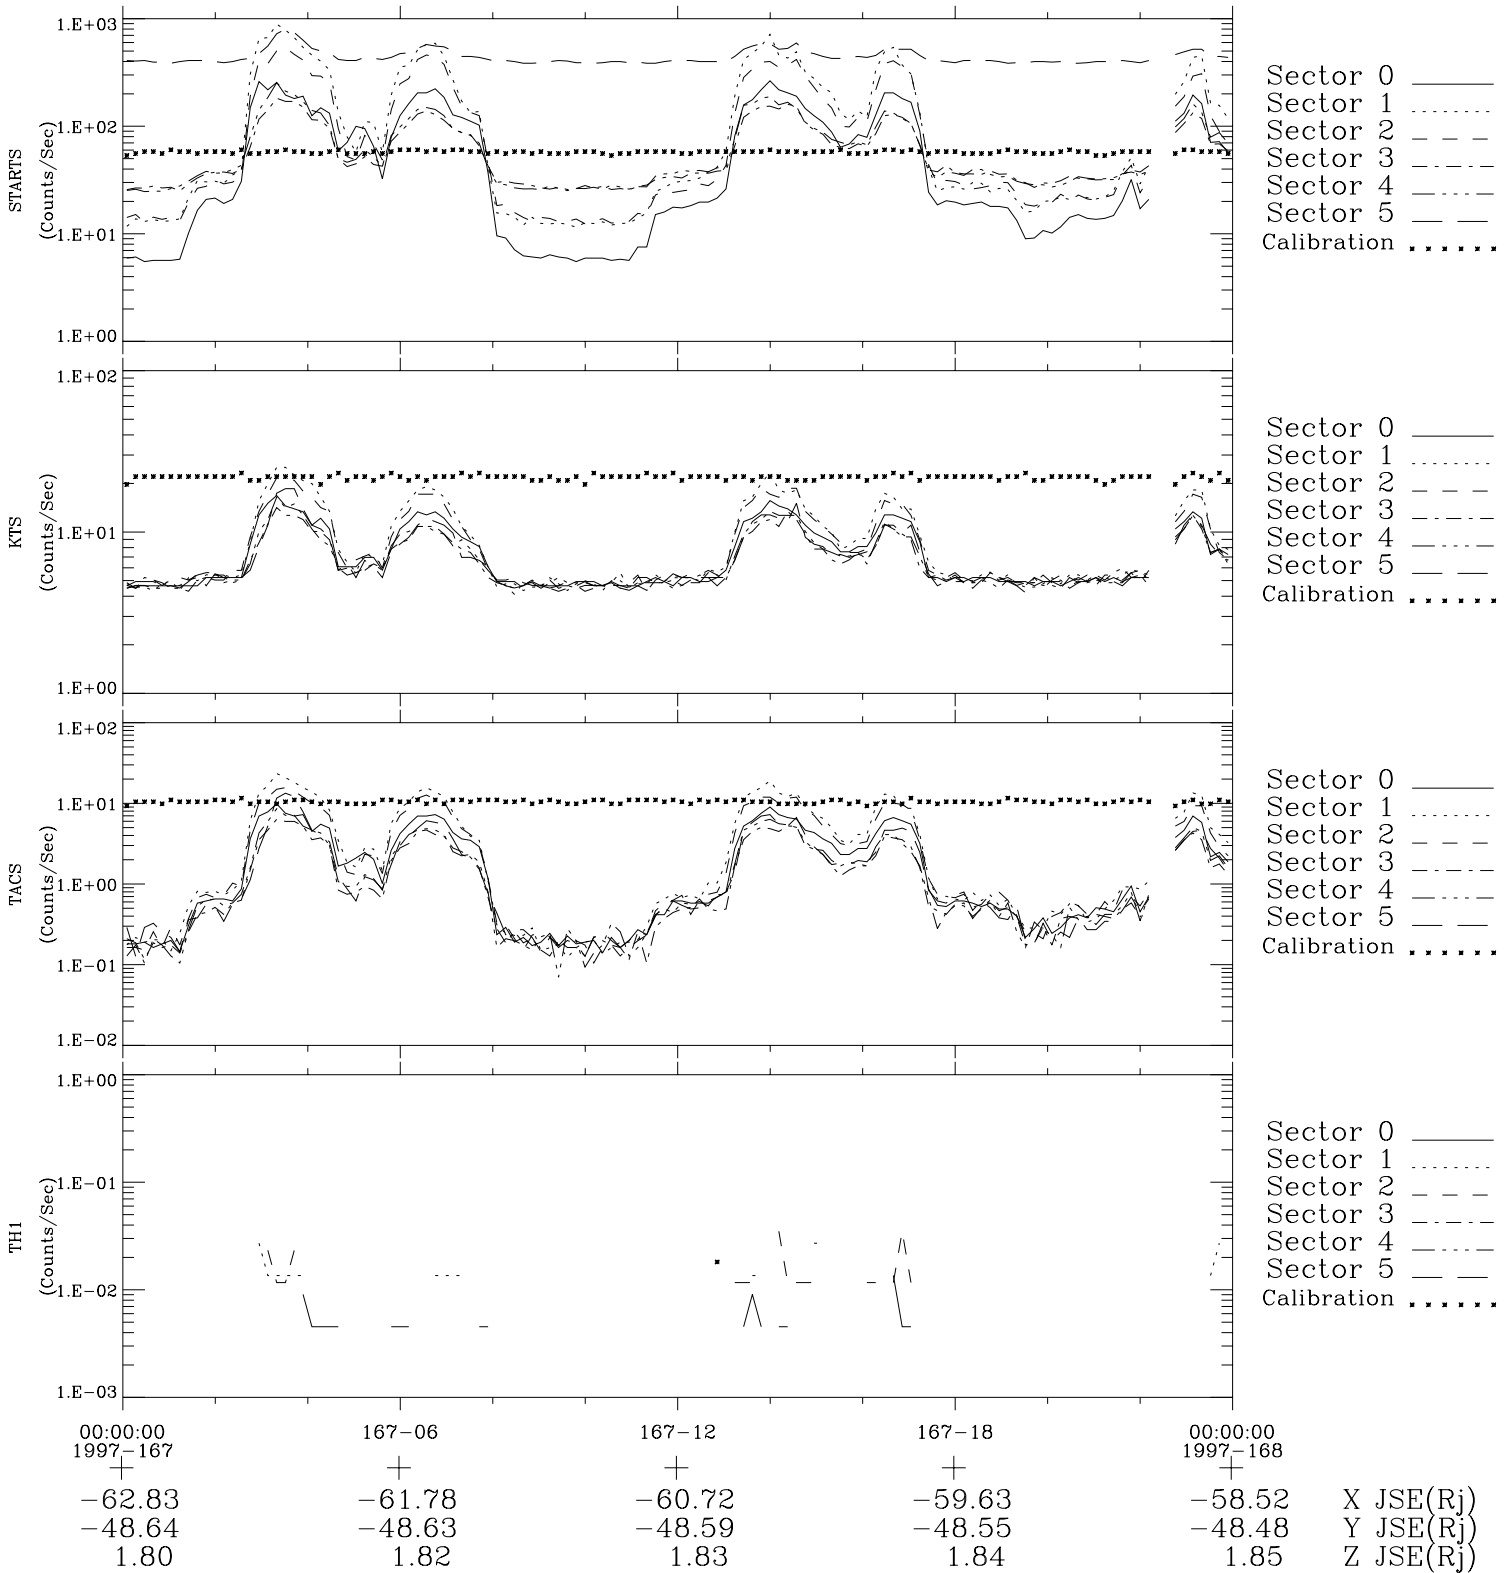

Galileo EPD Real-Time Six-Sector 97167

Software Version: RTLINE_R6 V 1.20
Data Production: 06-03-00
Plot Production: Sat Sep 15 11:21:12 2001

◇ = Jupiter look direction
□ = Corotation look direction