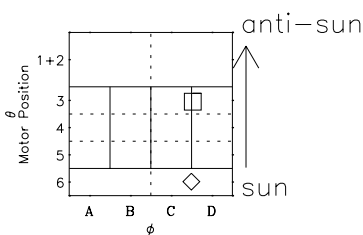

Galileo EPD Real-Time Six-Sector 97167

Software Version: RTLINE_R6 V 1.20
Data Production: 06-03-00
Plot Production: Sat Sep 15 11:21:12 2001

◇ = Jupiter look direction
□ = Corotation look direction