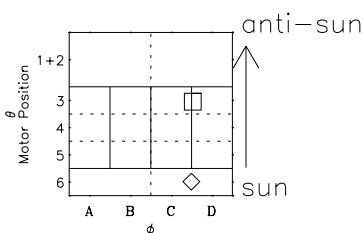

Galileo EPD Real-Time Six-Sector 97167

Software Version: RTLINE_R6 V 1.20
Data Production: 06-03-00
Plot Production: Sat Sep 15 11:21:10 2001

◇ = Jupiter look direction
□ = Corotation look direction