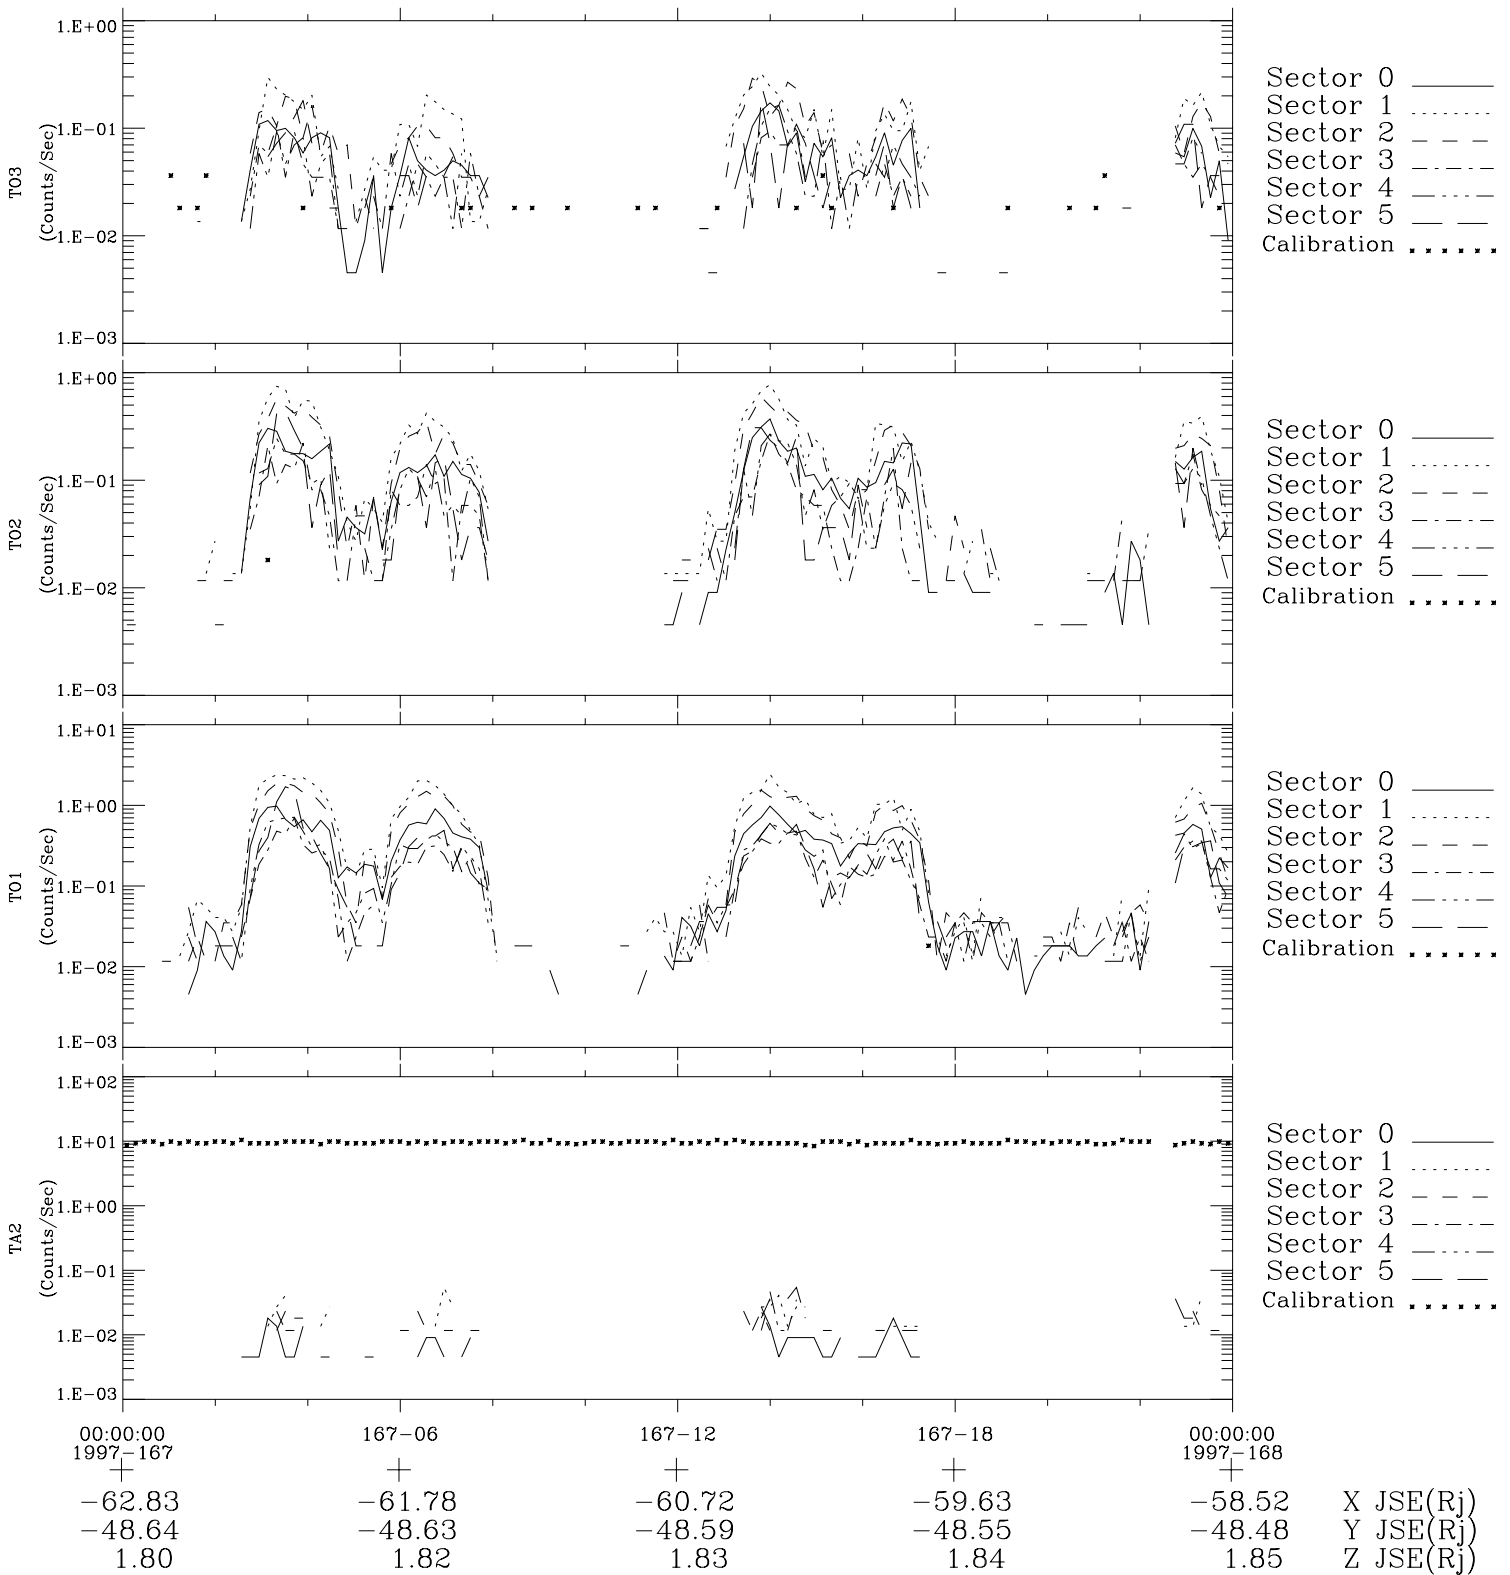

Galileo EPD Real-Time Six-Sector 97167

Software Version: RTLINE_R6 V 1.20
Data Production: 06-03-00
Plot Production: Sat Sep 15 11:21:10 2001

◇ = Jupiter look direction
□ = Corotation look direction