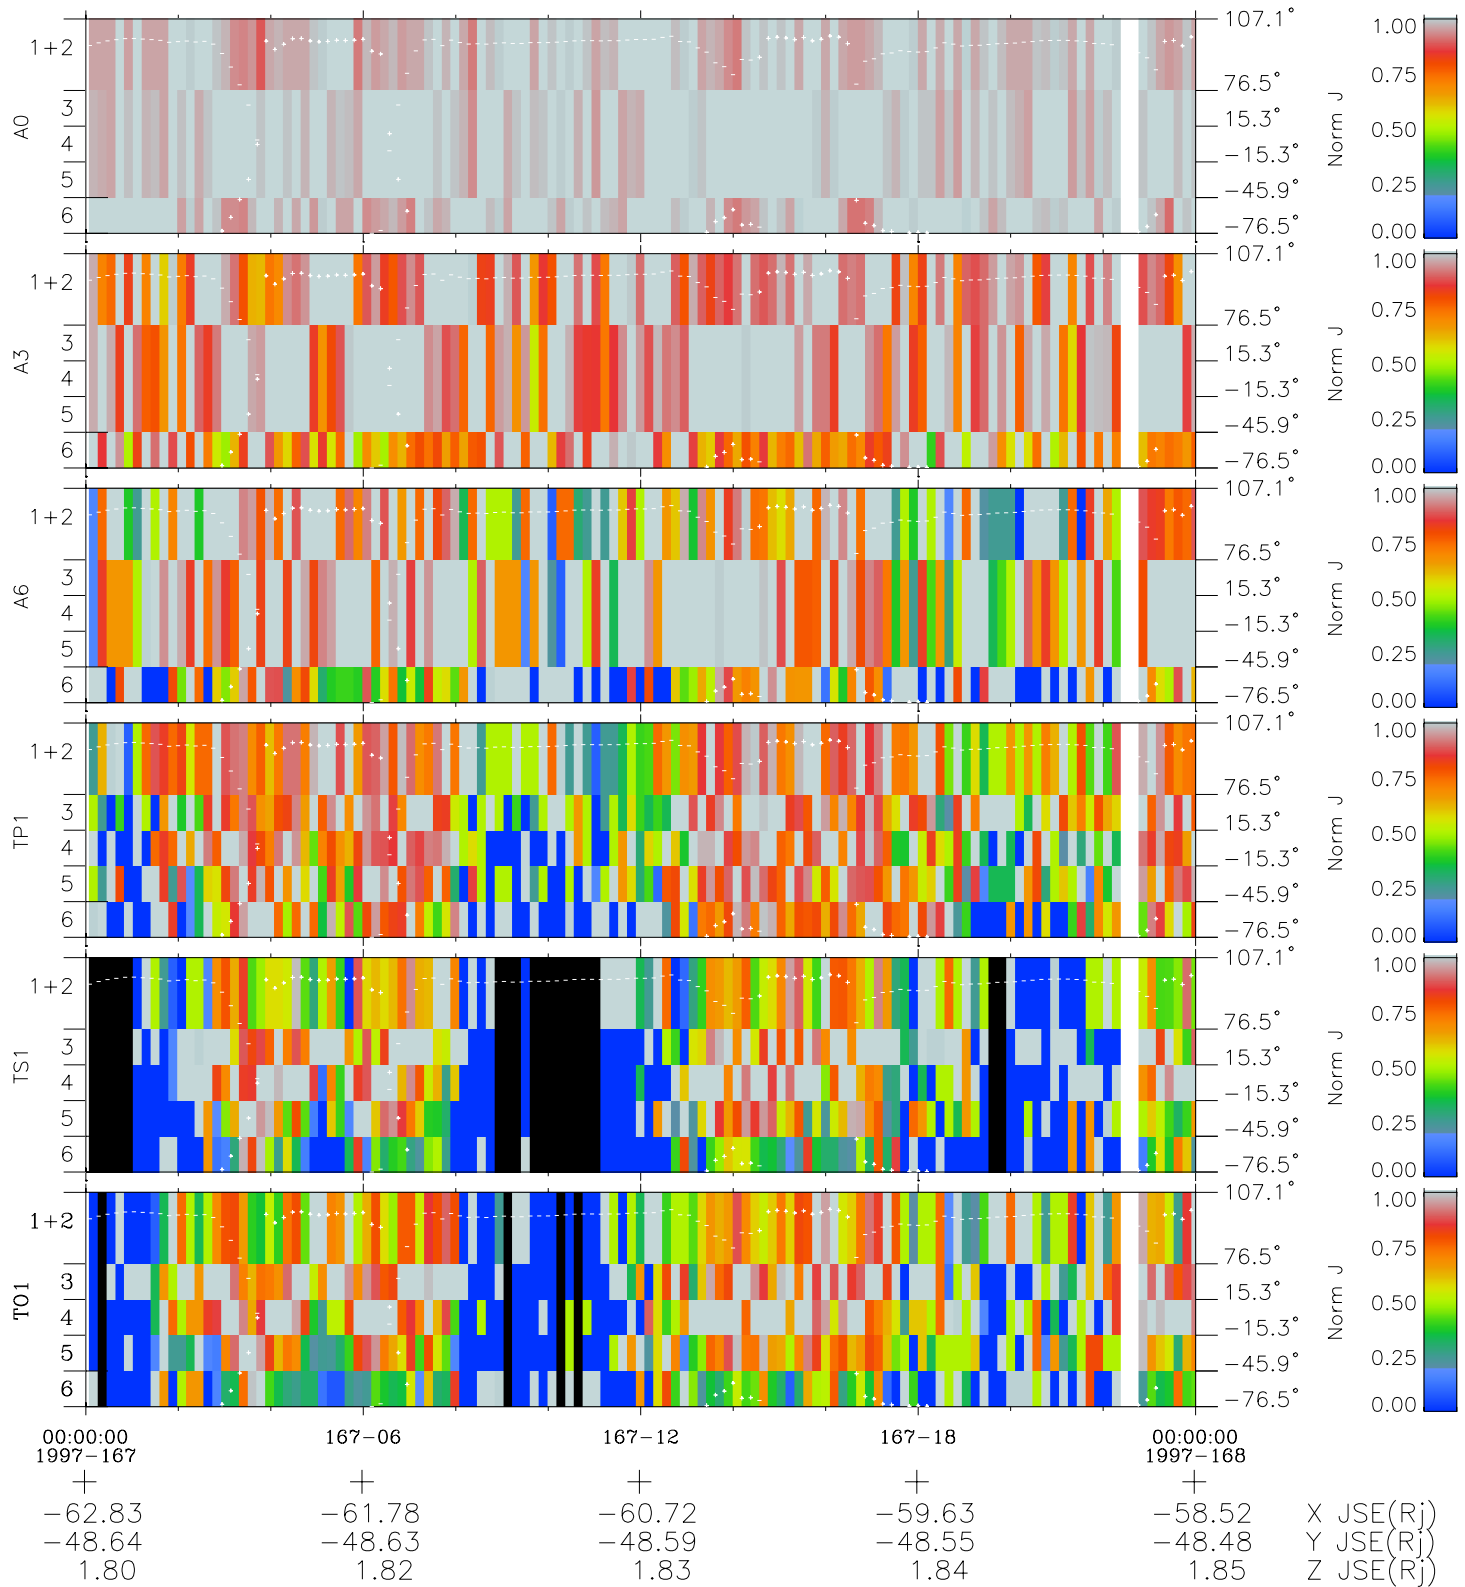

Galileo EPD Real Elevation Anisotropies 97167

Software Version: RTELEV_NORM V 1.20
 Data Production: 06-03-00
 Plot Production: Sat Sep 15 11:20:16 2001
 Color File: wondr3
 Geofactor File: 1.1

- ◇ = Jupiter look direction
- = Corotation look direction