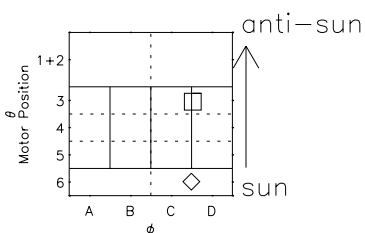

Galileo EPD Real Elevation Anisotropies 97167

Software Version: RTELEV_NORM V 1.20
 Data Production: 06-03-00
 Plot Production: Sat Sep 15 11:20:16 2001
 Color File: wondr3
 Geofactor File: 1.1

- ◇ = Jupiter look direction
- = Corotation look direction