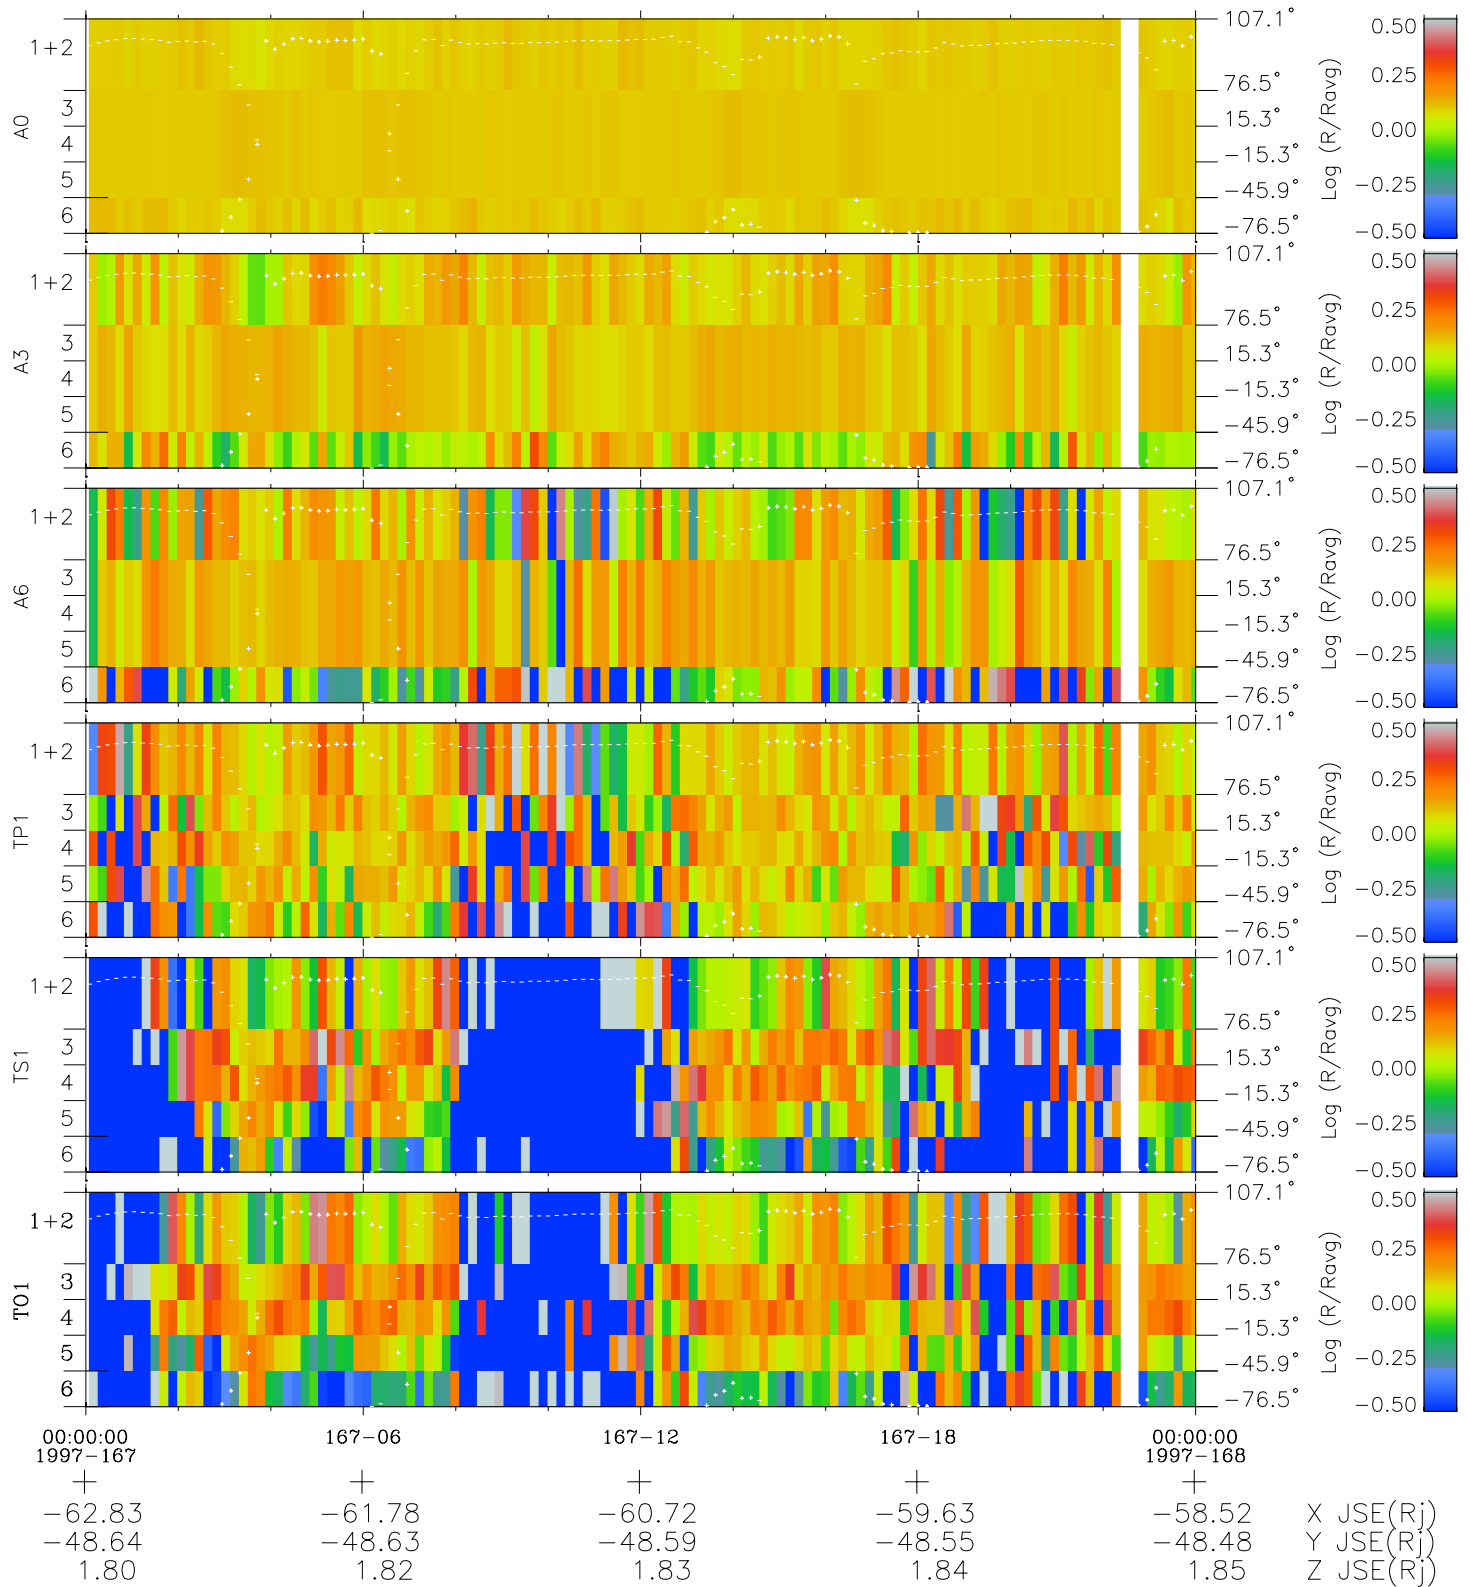

Galileo EPD Real Elevation Anisotropies 97167

Software Version: RTELEV_MEAN V 1.20
Data Production: 06-03-00
Plot Production: Sat Sep 15 11:19:53 2001
Color File: wondr3
Geofactor File: 1.1

- ◇ = Jupiter look direction
- = Corotation look direction