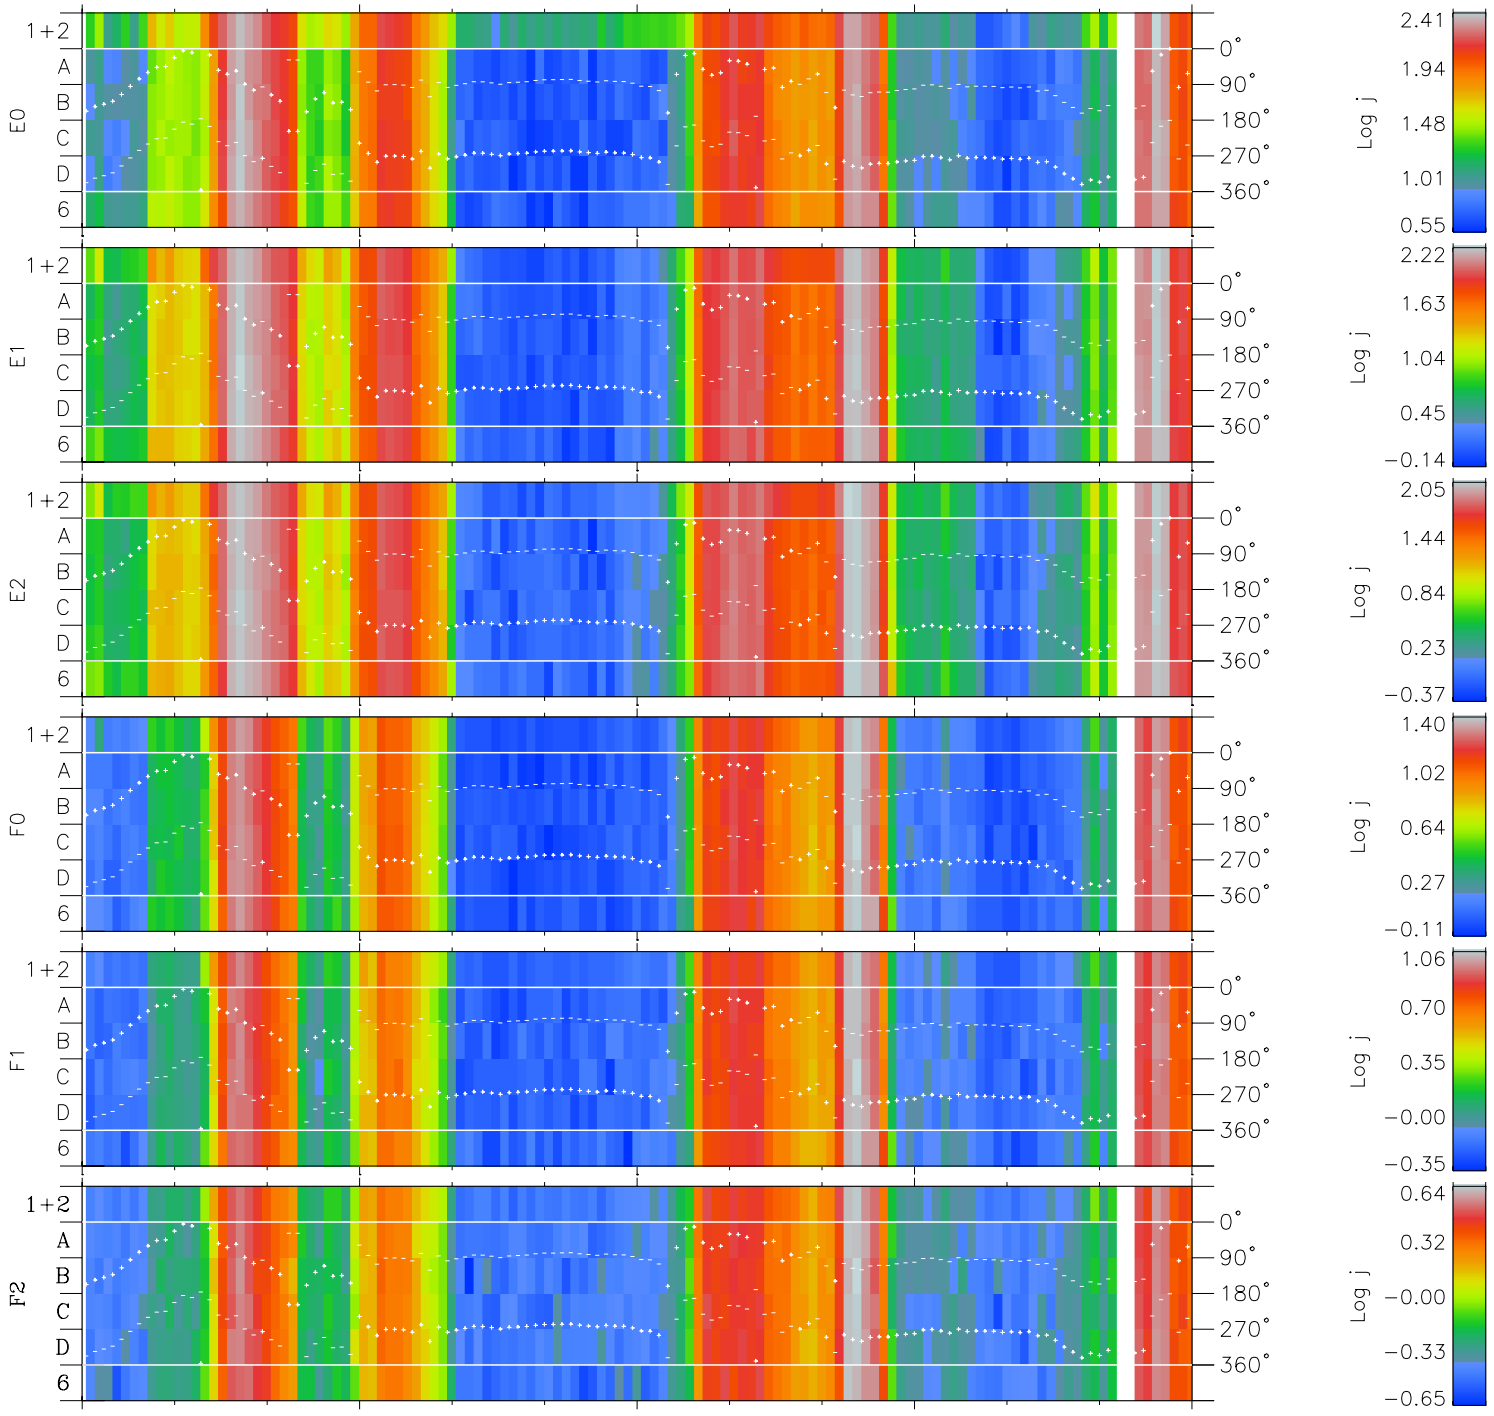

# Galileo EPD Real Time Azimuth Anisotropies 97167

Software Version: RTAZIM\_FLUX V 1.20  
 Data Production: 06-03-00  
 Plot Production: Sat Sep 15 11:20:45 2001  
 Color File: wondr3  
 Geofactor File: 1.1

|                      |        |        |        |                      |                        |
|----------------------|--------|--------|--------|----------------------|------------------------|
| 00:00:00<br>1997-167 | 167-06 | 167-12 | 167-18 | 00:00:00<br>1997-168 | X JSE(R <sub>j</sub> ) |
| +                    | +      | +      | +      | +                    | Y JSE(R <sub>j</sub> ) |
| -62.83               | -61.78 | -60.72 | -59.63 | -58.52               | Z JSE(R <sub>j</sub> ) |
| -48.64               | -48.63 | -48.59 | -48.55 | -48.48               |                        |
| 1.80                 | 1.82   | 1.83   | 1.84   | 1.85                 |                        |

- ◇ = Jupiter look direction
- = Corotation look direction